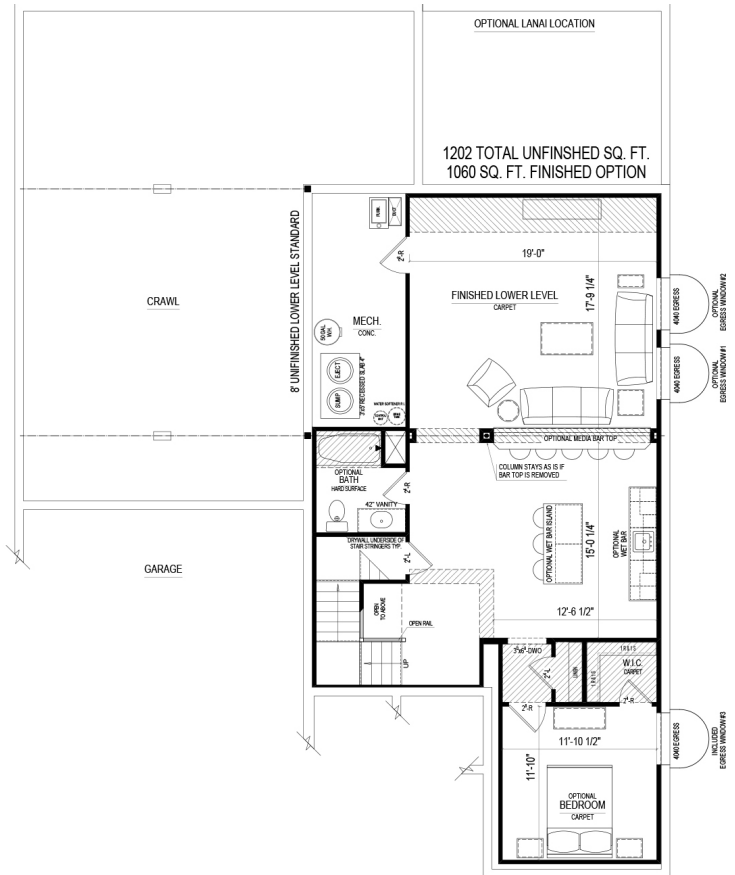

Home Details

Plan: 4510A

Sq Ft: 2,278

Bedrooms: 3-4

Baths: 2

Garage: 3

Lower Level: Unfinished

Lower Level