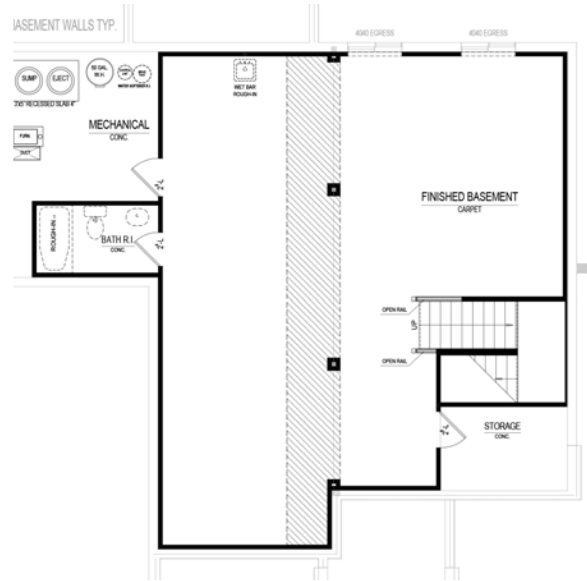

  
**THE LAKES**  
*at Shady Nook*

*The Blackford* Springmill Collection

3539 Idlewood Drive • Westfield, IN

\$435,000

3 Car + Side-load Garage; Finished Lower Level; Covered Outdoor-Living Lanai; Lower Level Full Bath Rough-In; Gas Cooktop; Wet Bar Rough-In; Wood Flooring

# The Blackford Springmill Collection

Main Level

Lower Level

Upper Level

## At a glance

**Homesite:** 27

**Plan:** 5031A

**Sq Ft:** 3,558

**Bedrooms:** 4

**Baths:** 2 full and 1 half

**Garage:** 3

**Lower Level:** Finished