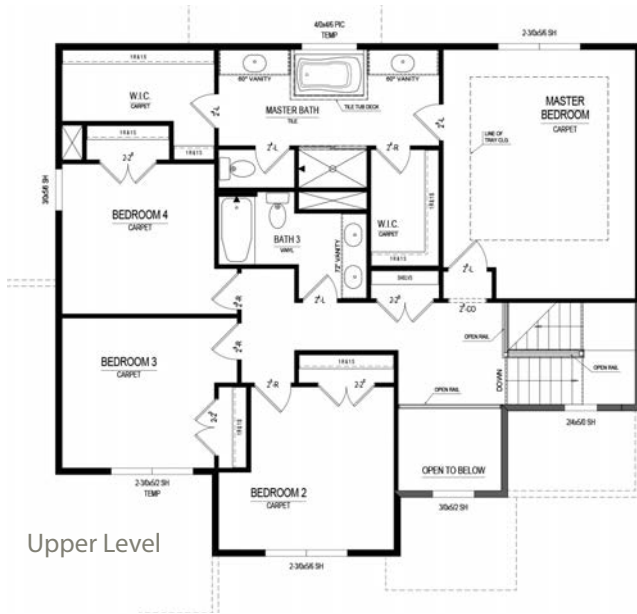

# The Blackford Springmill Collection

Main Level

Lower Level

Upper Level

## At a glance

**Homesite:** 27

**Plan:** 5031A

**Sq Ft:** 3,558

**Bedrooms:** 4

**Baths:** 2 full and 1 half

**Garage:** 3

**Lower Level:** Finished