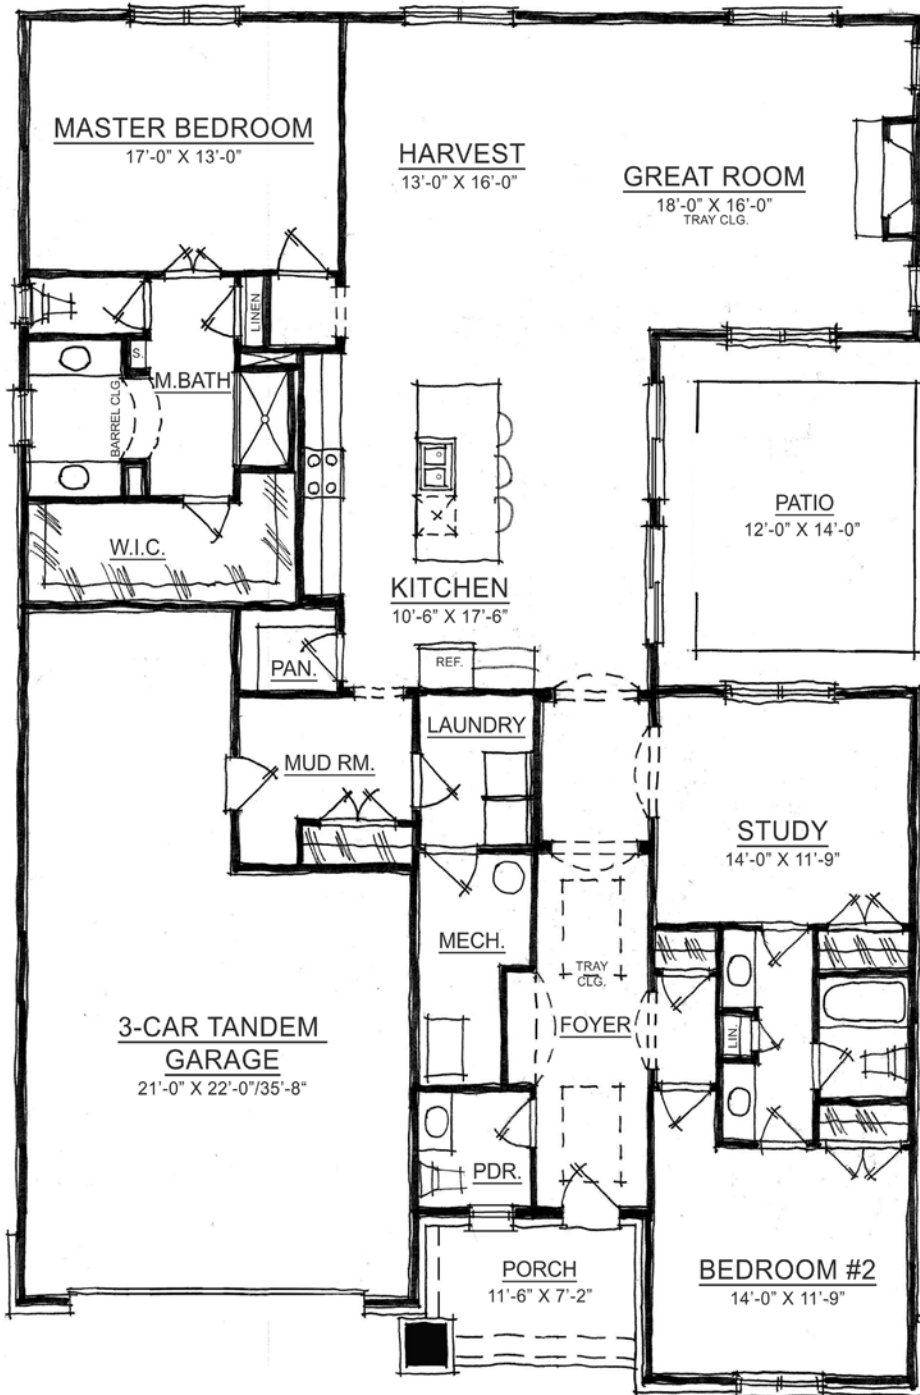

# The Morris

IRVINGTON COLLECTION

Harmony

A neighborhood for a new way of living

# The Morris

IRVINGTON COLLECTION

# Harmony

Main Level

## Home Details

**Plan:** 3021B

**Sq Ft:** 2,412

**Bedrooms:** 2, 3 or 4

**Baths:** 2 or 3 full, and 1 half

**Garage:** 3

**Lower Level:** optional

Visit online at [Estridge.com](http://Estridge.com)