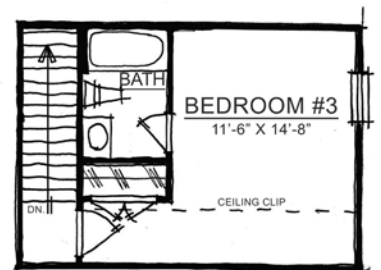

## Main Level

## Home Details

**Plan:** 3015A

**Sq Ft:** 2,433

**Bedrooms:** 2, 3 or 4

**Baths:** 2 or 3 full

**Garage:** 2

**Lower Level:** optional

## Upper Level

Visit online at [Estridge.com](http://Estridge.com)

The artistic renderings of the floorplan and front elevation may not reflect the exact features of the home being offered and are subject to change without notice. ©2018 Estridge Homes.