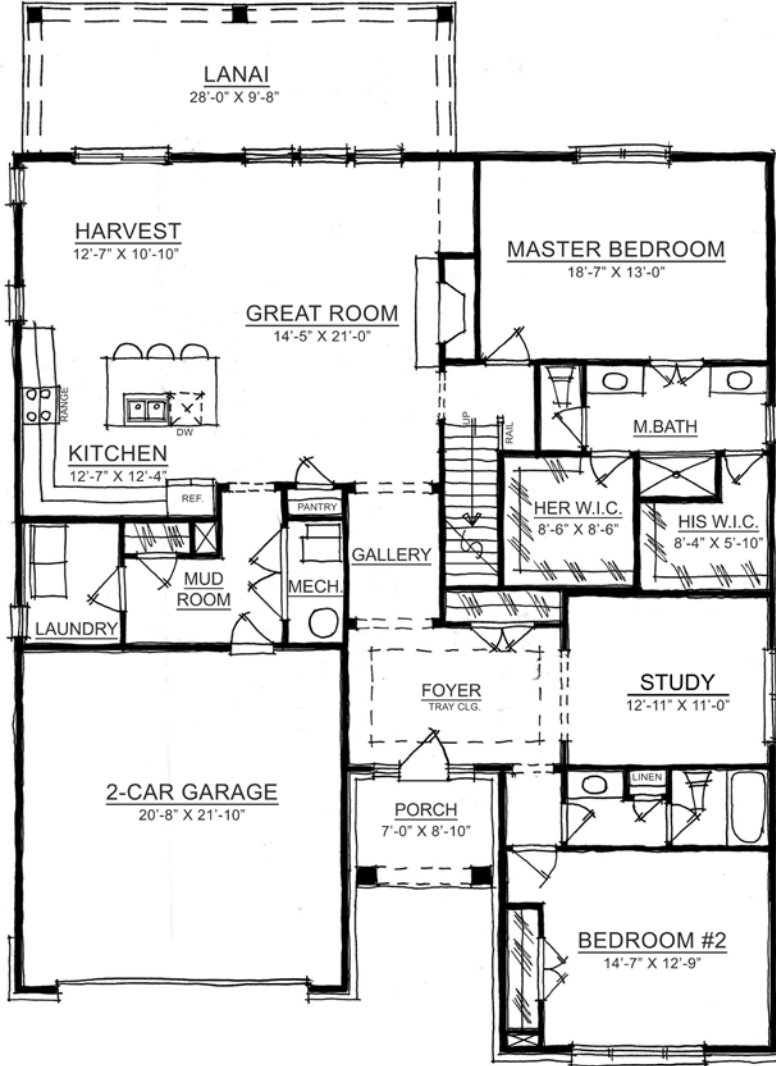

# The Reynolds

IRVINGTON COLLECTION

Harmony

A neighborhood for a new way of living

## Main Level

## Home Details

**Plan:** 3015A

**Sq Ft:** 2,433

**Bedrooms:** 2, 3 or 4

**Baths:** 2 or 3 full

**Garage:** 2

**Lower Level:** optional