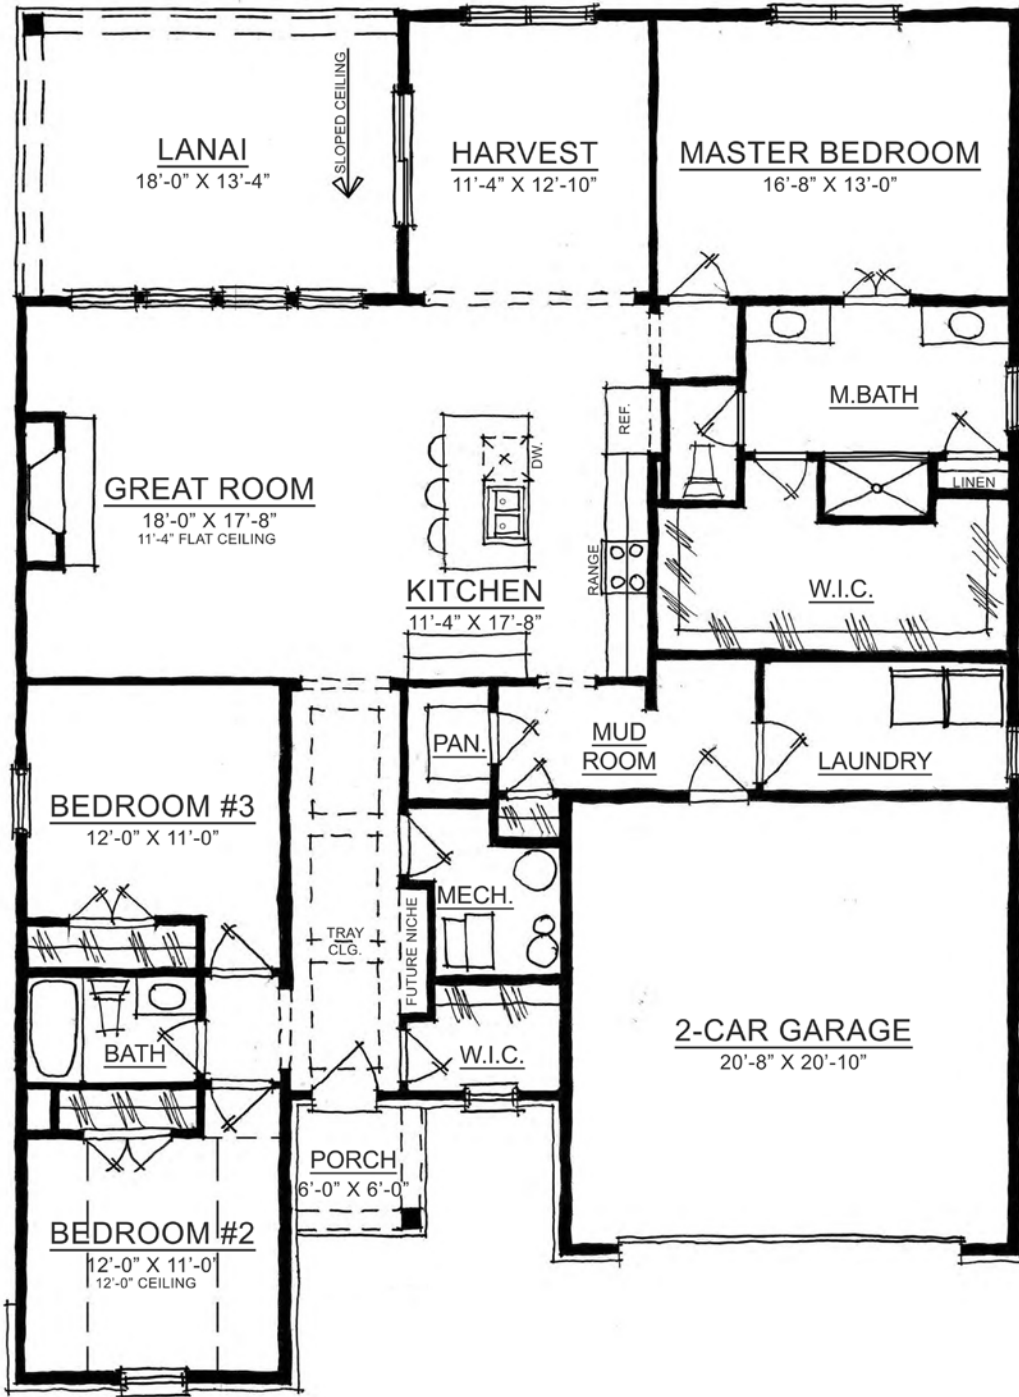

The Emerson

IRVINGTON COLLECTION

Harmony

A neighborhood for a new way of living

The Emerson

IRVINGTON COLLECTION

Harmony

Main Level

Home Details

Plan: 3007C

Sq Ft: 2,066

Bedrooms: 3 or 4

Baths: 2 or 3 full

Garage: 2

Lower Level: optional

Visit online at Estridge.com