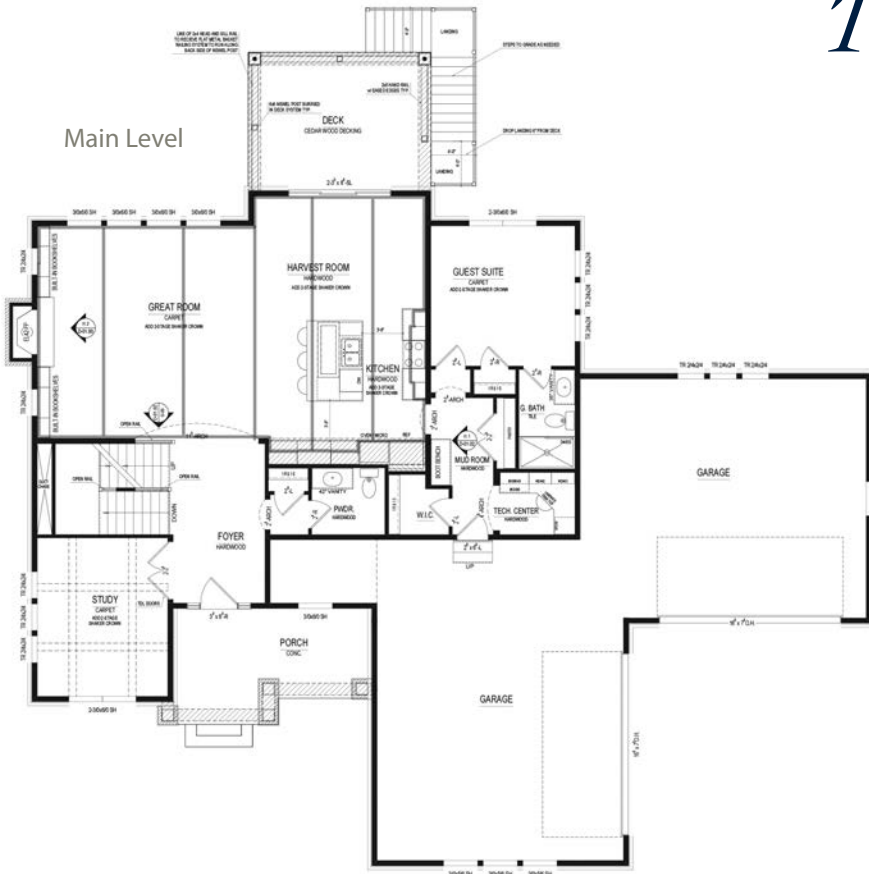

THE LAKES
at Grassy Branch

The Penn Tarkington Collection

18369 Lakes End Court • Westfield, IN

\$639,000

Westfield meets the Hamptons; Master Up; Guest suite on main; Finished walk out lower level with wet bar, media bar top, bed and bath; Private study with french doors and coffered ceiling; Convenient upper level laundry room; Functional family command center; Spacious four car garage; Well appointed trim details throughout; Water view; Oversized master shower

Available: Now

*Different by Design*SM

For information call 317-669-6228 • Visit online at estridge.com

The Penn Tarkington Collection

Main Level

At a glance

- Homesite:** 20
- Plan:** 6052A
- Sq Ft:** 4,235
- Bedrooms:** 6
- Baths:** 5 full and 1 half
- Garage:** 4
- Lower Level:** Finished
- BLC#:** 21450246

Upper Level

Lower Level

For information call 317-669-6228 • Visit online at estrledge.com

*Square footage includes finished lower level. The artistic renderings of floorplan and front elevation are subject to change. ©2016 Estridge Homes