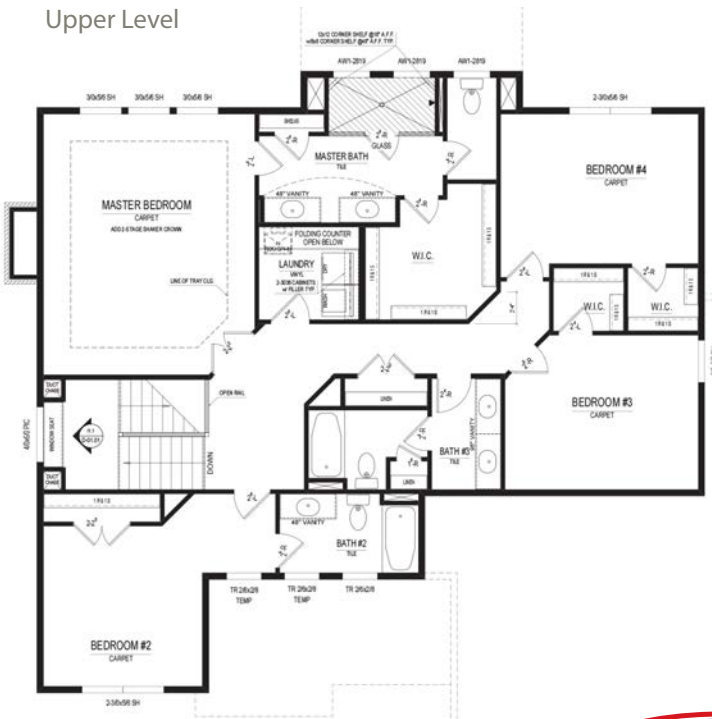

THE LAKES
at Grassy Branch

The Penn Tarkington Collection

18369 Lakes End Court • Westfield, IN

\$639,000

Westfield meets the Hamptons; Master Up; Guest suite on main; Finished walk out lower level with wet bar, media bar top, bed and bath; Private study with french doors and coffered ceiling; Convenient upper level laundry room; Functional family command center; Spacious four car garage; Well appointed trim details throughout; Water view; Oversized master shower

Available: Now

*Different by Design*SM

For information call 317-669-6228 • Visit online at estridge.com

The Penn Tarkington Collection

Main Level

At a glance

- Homesite:** 20
- Plan:** 6052A
- Sq Ft:** 4,235
- Bedrooms:** 6
- Baths:** 5 full and 1 half
- Garage:** 4
- Lower Level:** Finished
- BLC#:** 21450246

Upper Level

Lower Level

For information call 317-669-6228 • Visit online at estrledge.com

*Square footage includes finished lower level. The artistic renderings of floorplan and front elevation are subject to change. ©2016 Estridge Homes