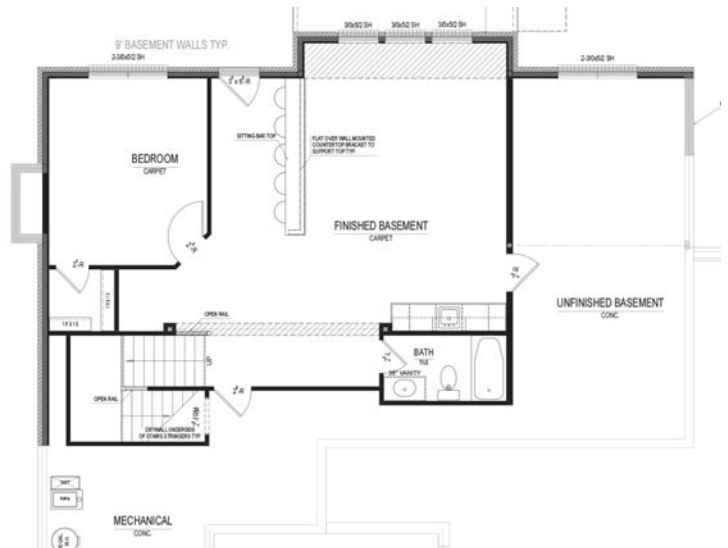

THE LAKES
at Grassy Branch

The Penn Tarkington Collection

18369 Lakes End Court • Westfield, IN

\$639,000

Westfield meets the Hamptons; Master Up; Guest suite on main; Finished walk out lower level with wet bar, media bar top, bed and bath; Private study with french doors and coffered ceiling; Convenient upper level laundry room; Functional family command center; Spacious four car garage; Well appointed trim details throughout; Water view; Oversized master shower

Available: Now

*Different by Design*SM

For information call 317-669-6228 • Visit online at estridge.com

The Penn Tarkington Collection

Main Level

At a glance

- Homesite:** 20
- Plan:** 6052A
- Sq Ft:** 4,235
- Bedrooms:** 6
- Baths:** 5 full and 1 half
- Garage:** 4
- Lower Level:** Finished
- BLC#:** 21450246

Upper Level

Lower Level

For information call 317-669-6228 • Visit online at estrledge.com

*Square footage includes finished lower level. The artistic renderings of floorplan and front elevation are subject to change. ©2016 Estridge Homes