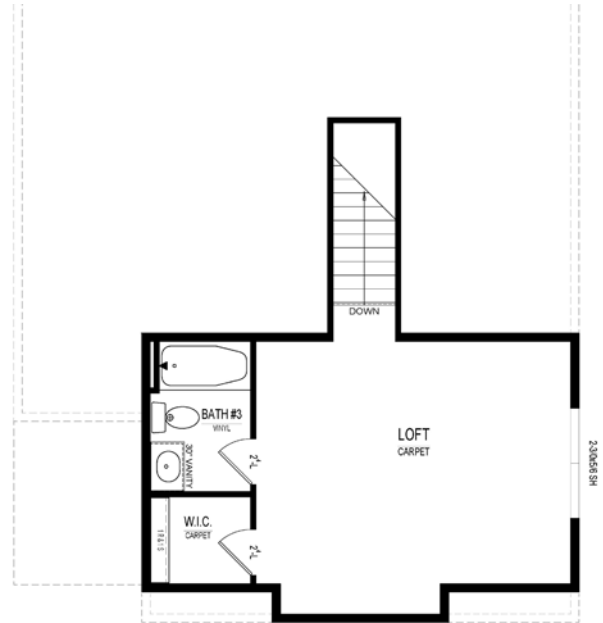

Ainsley

 | COTTAGE COLLECTION

1680 Rossmay Drive • **\$329,900**

Completion: **June**

Tray ceilings and crown molding throughout
Deluxe mudroom built-ins
Great room fireplace with custom mantle

Covered lanai
Oversized garage
Two bedrooms on main plus/loft and full bath

Harmony

A neighborhood for a new way of living

Main Level

Upper Level

Home Details

Homesite: 260

Plan: 1005C

Sq Ft: 1,955