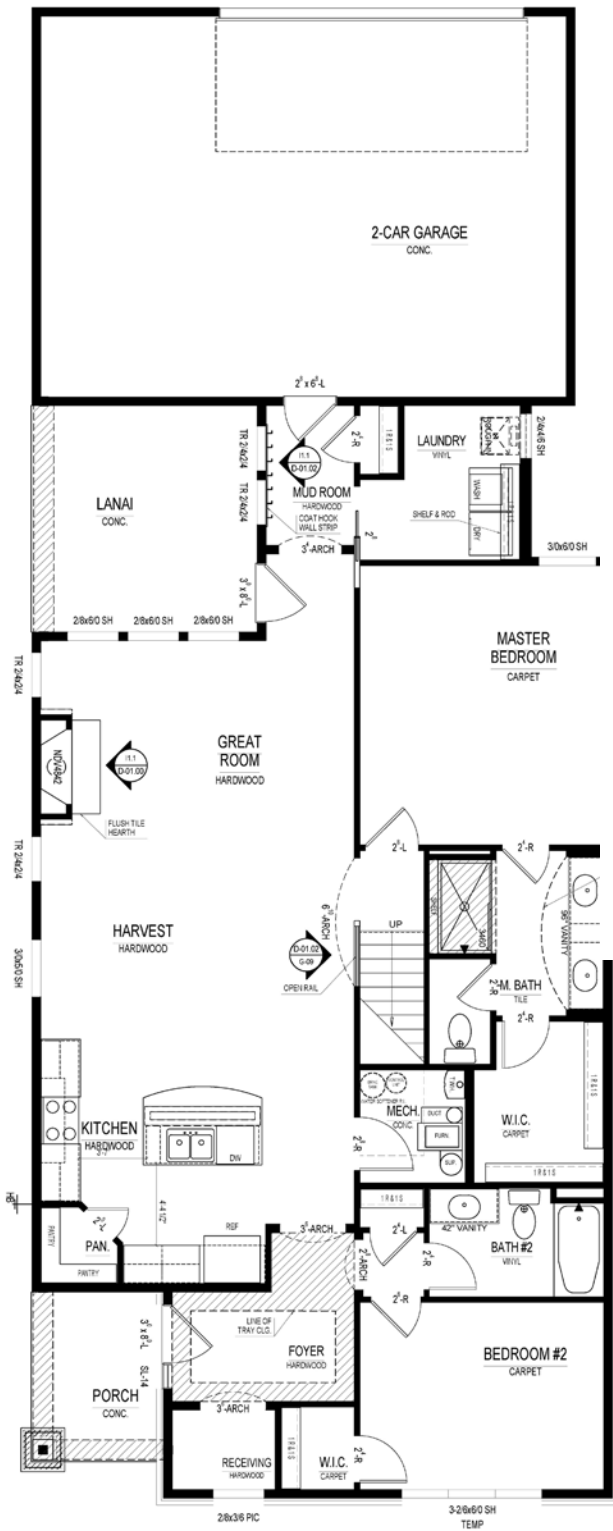

Ainsley

 | COTTAGE COLLECTION

1680 Rossmay Drive • **\$329,900**

Completion: **June**

Tray ceilings and crown molding throughout
Deluxe mudroom built-ins
Great room fireplace with custom mantle

Covered lanai
Oversized garage
Two bedrooms on main plus/loft and full bath

Harmony

A neighborhood for a new way of living

Main Level

Upper Level

Home Details

Homesite: 260

Plan: 1005C

Sq Ft: 1,955

Bedrooms: 2

Baths: 2 full and 1 half

Garage: 2

BLC#: Not yet listed

Call us at 669.6224 or visit online at LiveinHarmony.info

The artistic renderings of the floorplan and front elevation may not reflect the exact features of the home being offered and are subject to change without notice. ©2014 Estridge Homes.