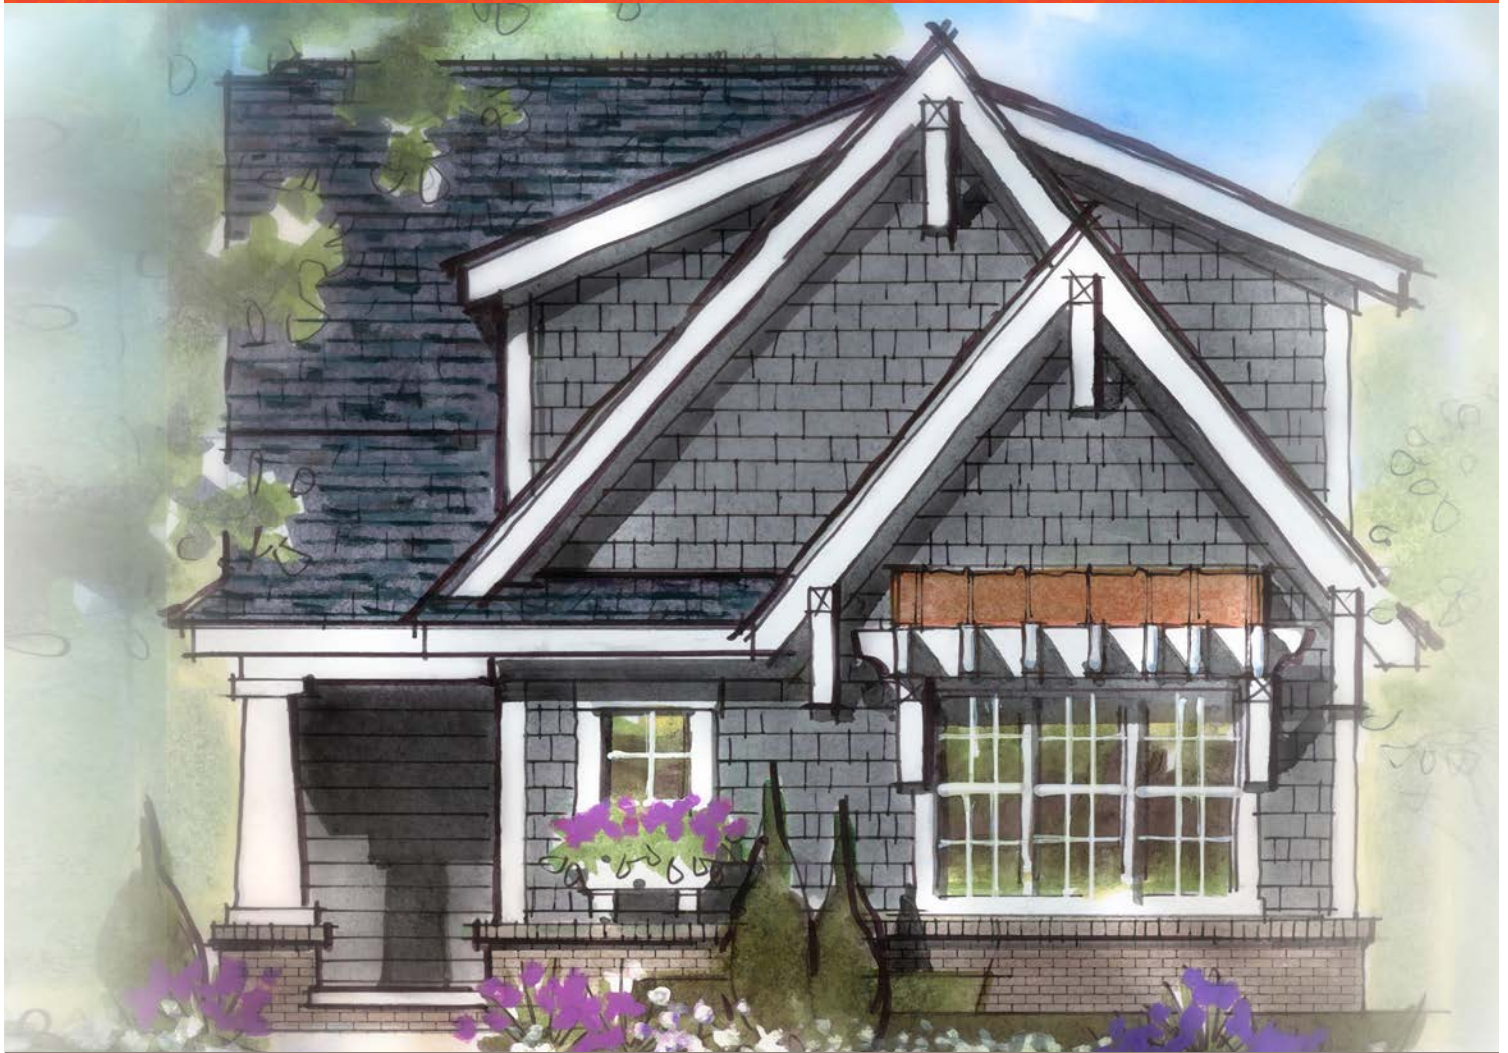

Ainsley

 | COTTAGE COLLECTION

1680 Rossmay Drive • **\$329,900**

Completion: **June**

Tray ceilings and crown molding throughout
Deluxe mudroom built-ins
Great room fireplace with custom mantle

Covered lanai
Oversized garage
Two bedrooms on main plus/loft and full bath

Harmony

A neighborhood for a new way of living

Main Level

Upper Level

Home Details

Homesite: 260

Plan: 1005C

Sq Ft: 1,955