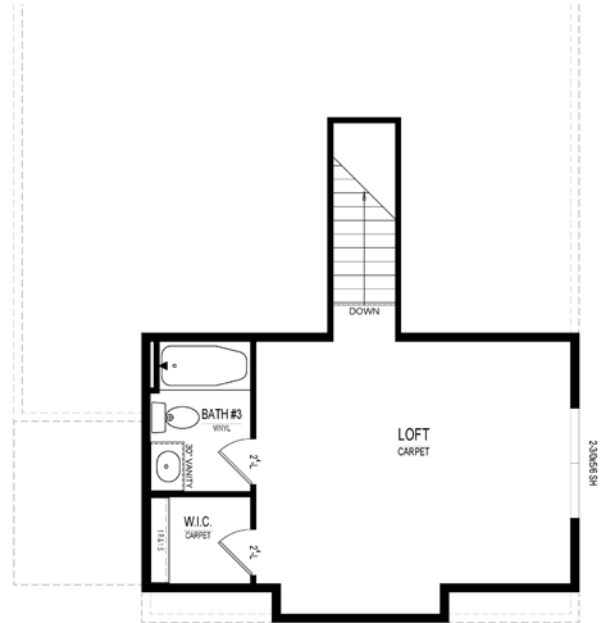

# Ainsley

 | COTTAGE COLLECTION

1680 Rossmay Drive • **\$329,900**

Completion: **June**

Tray ceilings and crown molding throughout  
Deluxe mudroom built-ins  
Great room fireplace with custom mantle

Covered lanai  
Oversized garage  
Two bedrooms on main plus/loft and full bath

## Harmony

A neighborhood for a new way of living

Main Level

Upper Level

## Home Details

**Homesite:** 260

**Plan:** 1005C

**Sq Ft:** 1,955

**Bedrooms:** 2

**Baths:** 2 full and 1 half

**Garage:** 2

**BLC#:** Not yet listed