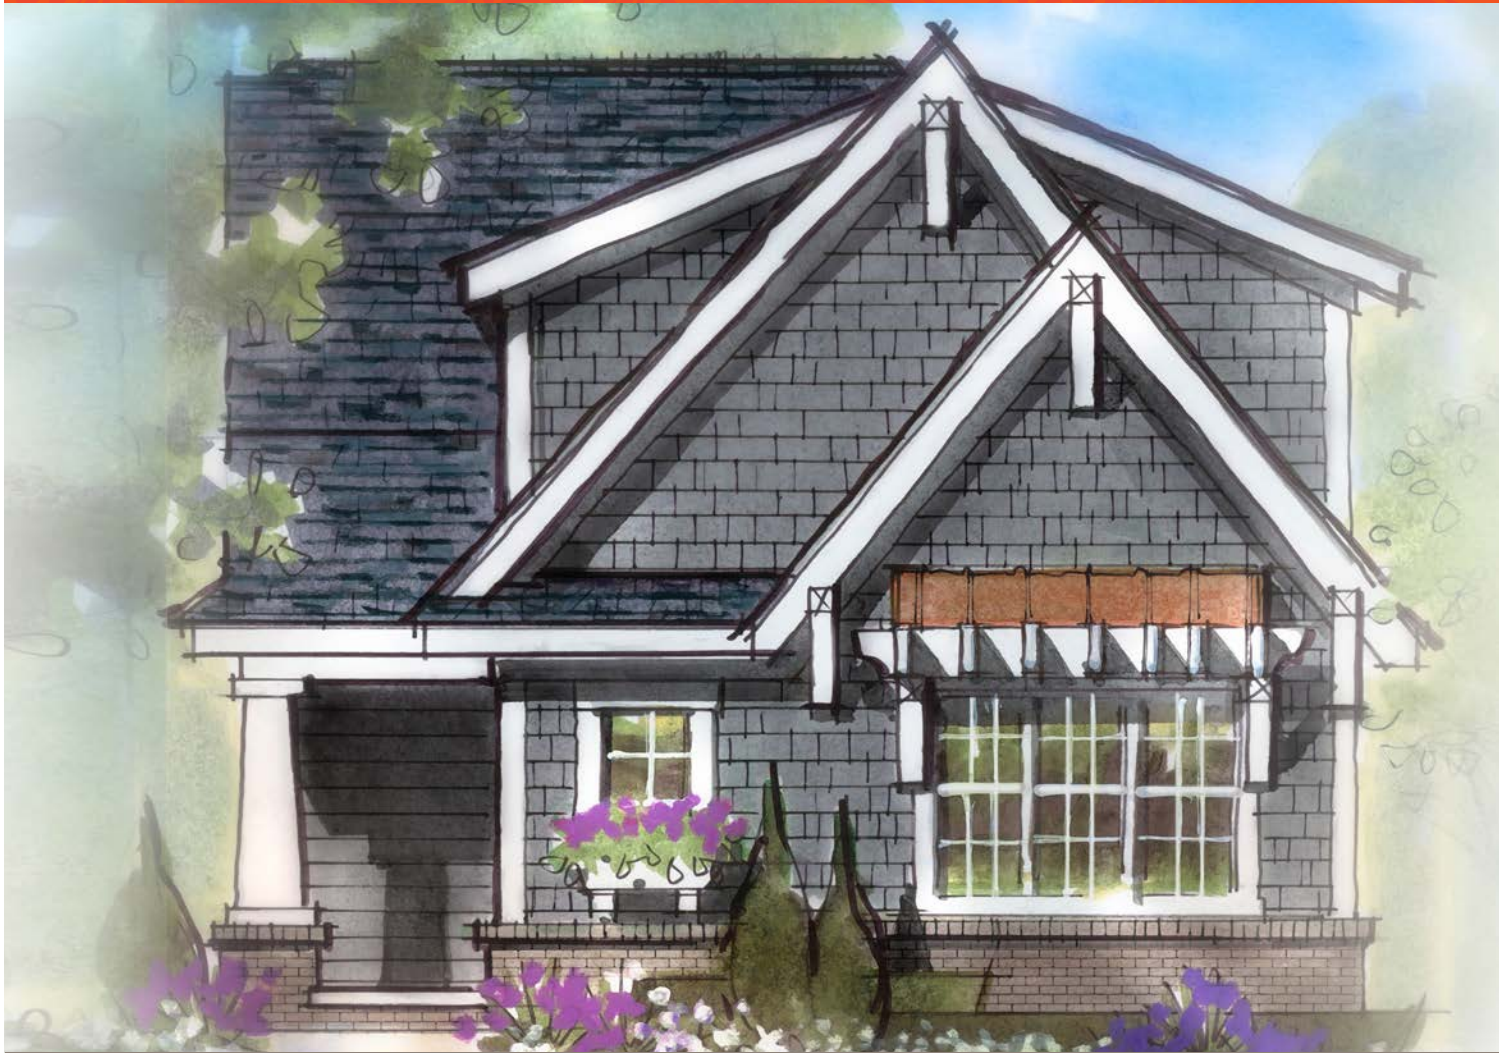

# Ainsley

 | COTTAGE COLLECTION

1680 Rossmay Drive • **\$329,900**

Completion: **June**

Tray ceilings and crown molding throughout  
Deluxe mudroom built-ins  
Great room fireplace with custom mantle

Covered lanai  
Oversized garage  
Two bedrooms on main plus/loft and full bath

## Harmony

A neighborhood for a new way of living

Main Level

Upper Level

## Home Details

**Homesite:** 260

**Plan:** 1005C

**Sq Ft:** 1,955

**Bedrooms:** 2

**Baths:** 2 full and 1 half

**Garage:** 2

**BLC#:** Not yet listed