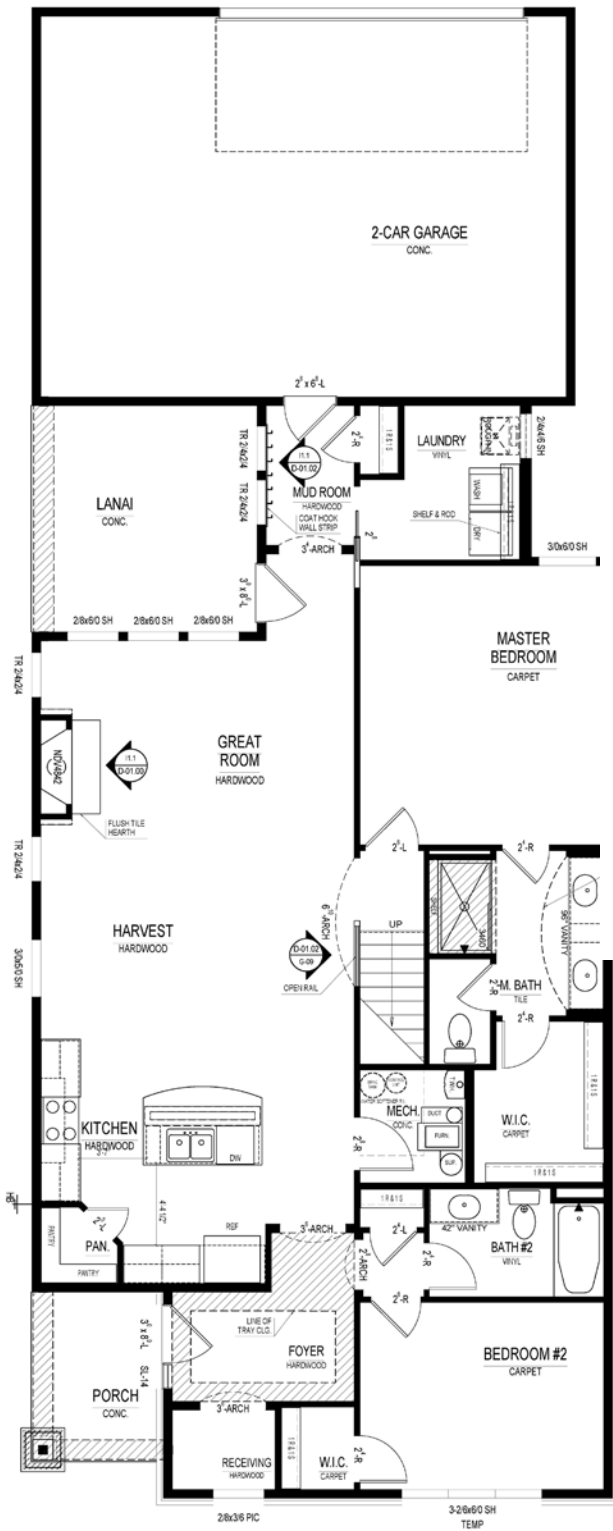

# Ainsley

 | COTTAGE COLLECTION

1680 Rossmay Drive • **\$329,900**

Completion: **June**

Tray ceilings and crown molding throughout  
Deluxe mudroom built-ins  
Great room fireplace with custom mantle

Covered lanai  
Oversized garage  
Two bedrooms on main plus/loft and full bath

## Harmony

A neighborhood for a new way of living

Main Level

Upper Level

## Home Details

**Homesite:** 260

**Plan:** 1005C

**Sq Ft:** 1,955

**Bedrooms:** 2

**Baths:** 2 full and 1 half

**Garage:** 2

**BLC#:** Not yet listed