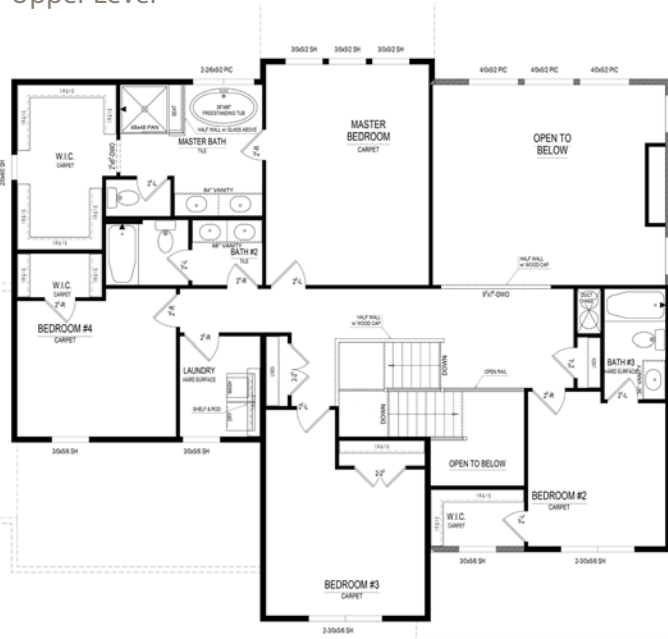

Bales

HAMILTON COLLECTION

1672 Birchfield Drive • **\$544,900**

Available in January

- Deluxe Master Bath
- Bath Rough-in Fished Lower Level
- Great Room Open to Above
- Ensuite Bedroom
- Upper Level Laundry Room
- 3 Car Garage Plus Hobby Area

Harmony

A neighborhood for a new way of living

Main Level

Home Details

Homesite: 337

Plan: 4535B

Sq Ft: 4,014

Bedrooms: 4

Baths: 3.5

Garage: 3

Lower Level: Finished

BLC#: Not yet listed

Upper Level

Lower Level

Call us at 669.6224 or visit online at Estridge.com

The artistic renderings of the floorplan and front elevation may not reflect the exact features of the home being offered and are subject to change without notice. ©2018 Estridge Homes.