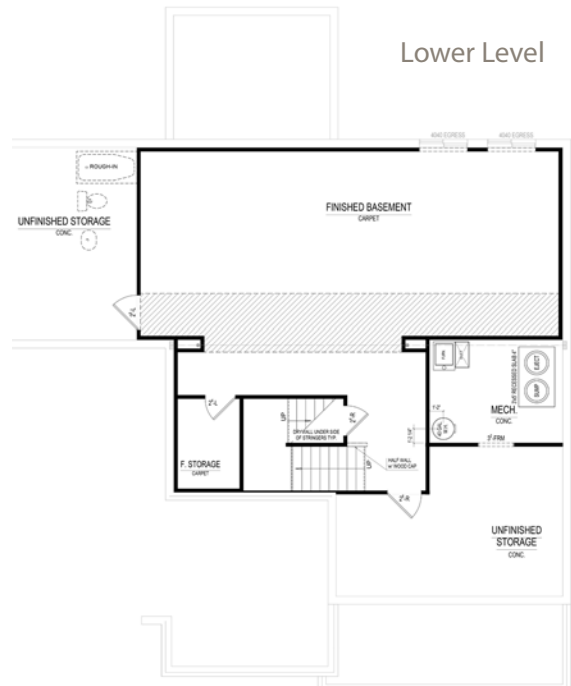

Bales

HAMILTON COLLECTION

1672 Birchfield Drive • **\$544,900**

Available in January

- Deluxe Master Bath
- Bath Rough-in Fished Lower Level
- Great Room Open to Above
- Ensuite Bedroom
- Upper Level Laundry Room
- 3 Car Garage Plus Hobby Area

Harmony

A neighborhood for a new way of living

Main Level

Home Details

Homesite: 337

Plan: 4535B

Sq Ft: 4,014

Bedrooms: 4

Baths: 3.5

Garage: 3

Lower Level: Finished

BLC#: Not yet listed

Upper Level

Lower Level

Call us at 669.6224 or visit online at Estridge.com

The artistic renderings of the floorplan and front elevation may not reflect the exact features of the home being offered and are subject to change without notice. ©2018 Estridge Homes.