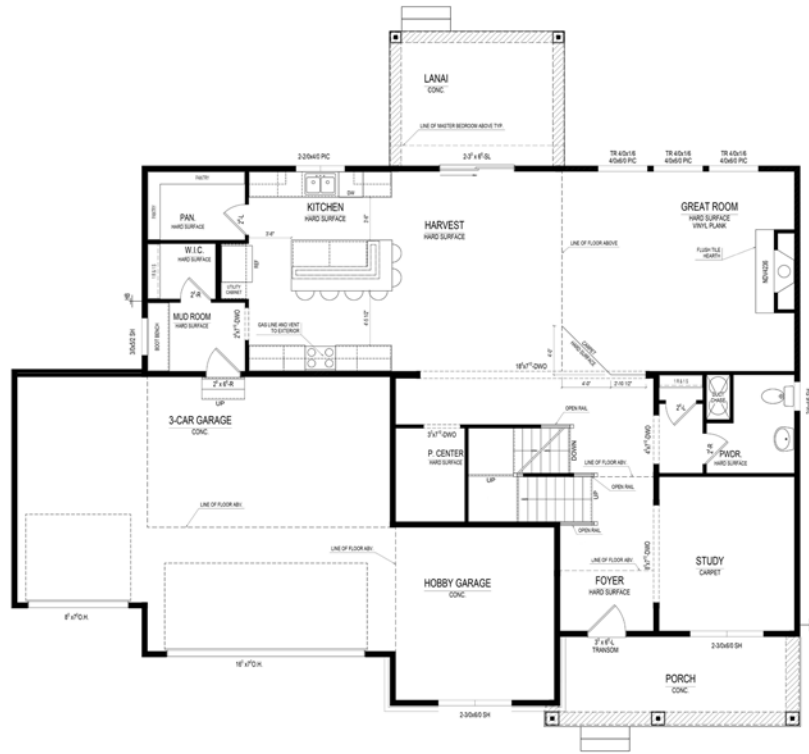

Bales

HAMILTON COLLECTION

1672 Birchfield Drive • **\$544,900**

Available in January

- Deluxe Master Bath
- Bath Rough-in Fished Lower Level
- Great Room Open to Above
- Ensuite Bedroom
- Upper Level Laundry Room
- 3 Car Garage Plus Hobby Area

Harmony

A neighborhood for a new way of living

Main Level

Home Details

Homesite: 337

Plan: 4535B

Sq Ft: 4,014

Bedrooms: 4