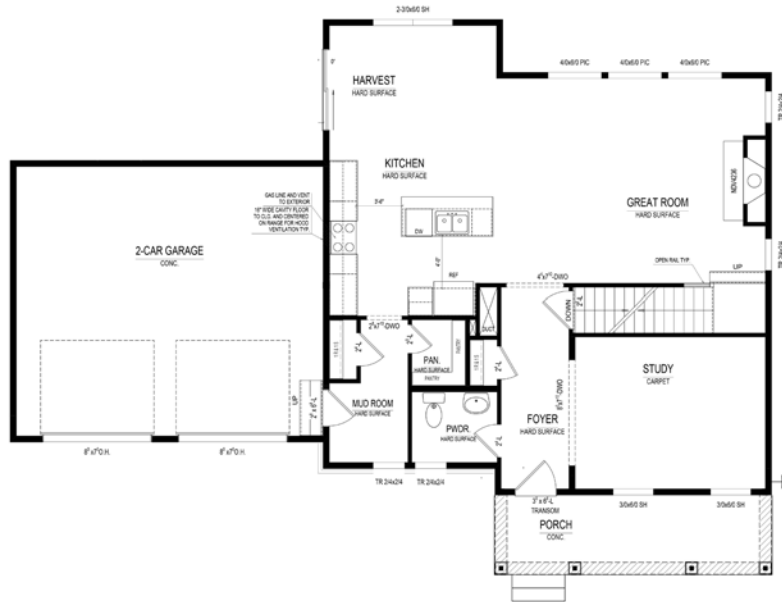

Allison

HAMILTON COLLECTION

1636 Birchfield Drive · **\$415,000**

Available in August

8-foot Unfinished Lower Level, Wet Bar rough-in
and Full Bath rough-in

Great Room Vent Free Fireplace

Master Bedroom Tray Ceiling

Double Vanities in Master Bath

Upper Level Laundry Room

Backless Gas Range

Granite and Quartz Countertops

Custom Cabinetry

Harmony

A neighborhood for a new way of living

Main Level

Home Details

- Homesite:** 340
- Plan:** 4505A
- Sq Ft:** 2,170
- Bedrooms:** 3
- Baths:** 2.5
- Garage:** 2-car
- Lower Level:** Unfinished
- BLC#:** 21645136

Upper Level

Lower Level

Call us at 669.6224 or visit online at Estridge.com