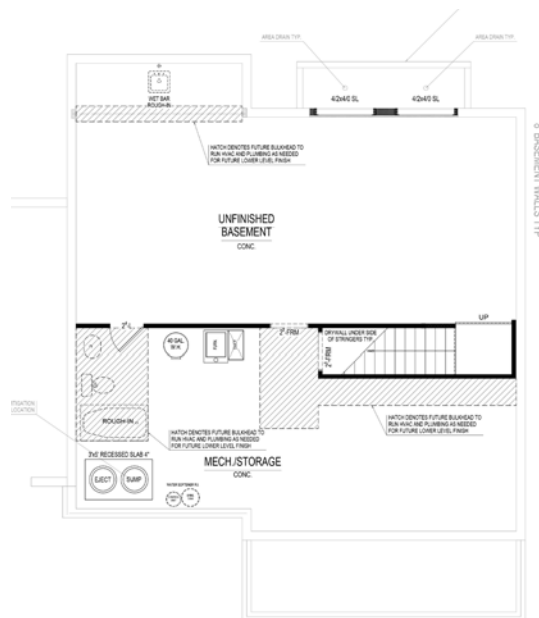

Allison

HAMILTON COLLECTION

1636 Birchfield Drive · **\$415,000**

Available in August

8-foot Unfinished Lower Level, Wet Bar rough-in
and Full Bath rough-in

Great Room Vent Free Fireplace

Master Bedroom Tray Ceiling

Double Vanities in Master Bath

Upper Level Laundry Room

Backless Gas Range

Granite and Quartz Countertops

Custom Cabinetry

Harmony

A neighborhood for a new way of living

Main Level

Home Details

- Homesite:** 340
- Plan:** 4505A
- Sq Ft:** 2,170
- Bedrooms:** 3
- Baths:** 2.5
- Garage:** 2-car
- Lower Level:** Unfinished
- BLC#:** 21645136

Upper Level

Lower Level

Call us at 669.6224 or visit online at Estridge.com