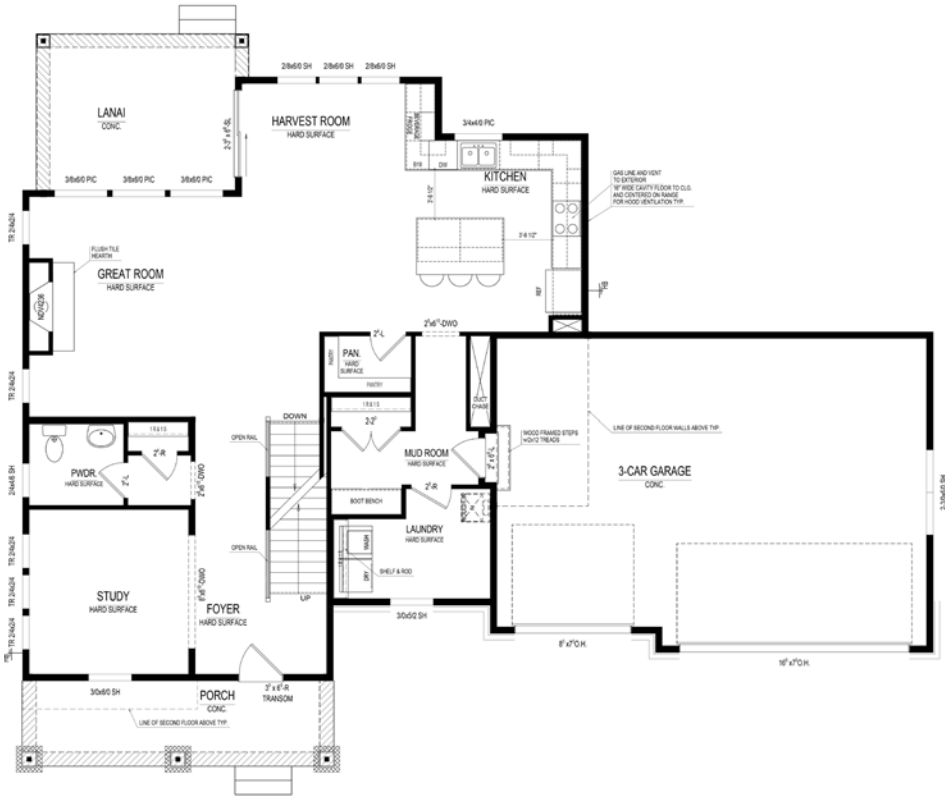

Conner

HAMILTON COLLECTION

15581 Edenvale Drive • \$529,900

Available in December

- Finished Lower Level
- Lower Level Bath Rough-in
- Upper Level Bedroom Ensuite
- Covered Lanai
- Indoor Fireplace
- Handcrafted Mantel
- Backless Gas Range
- White Kitchen Cabinets
- Pond View from Harvest Room

Harmony

A neighborhood for a new way of living

Main Level

Home Details

Homesite: 381
Plan: 4515C
Sq Ft: 3,496
Bedrooms: 4
Baths: 3.5
Garage: 3-car
Lower Level: Finished
BLC#: 21642997

Lower Level

Upper Level