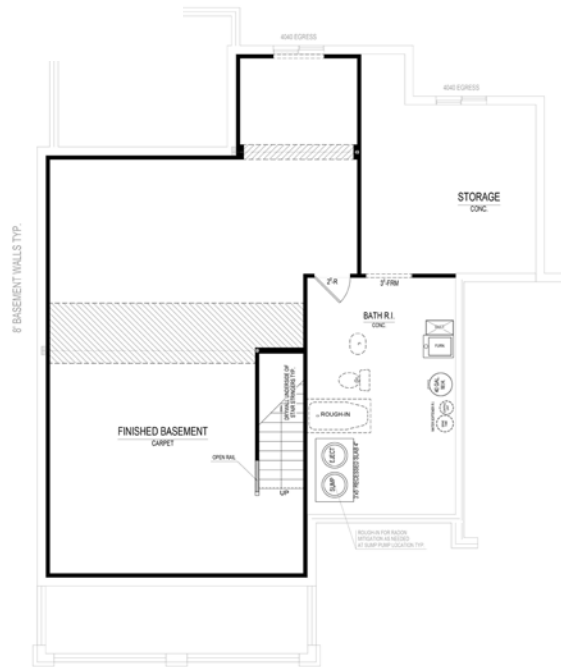

Conner

HAMILTON COLLECTION

15581 Edenvale Drive • \$529,900

Available in December

- Finished Lower Level
- Lower Level Bath Rough-in
- Upper Level Bedroom Ensuite
- Covered Lanai
- Indoor Fireplace
- Handcrafted Mantel
- Backless Gas Range
- White Kitchen Cabinets
- Pond View from Harvest Room

Harmony

A neighborhood for a new way of living

Main Level

Home Details

Homesite: 381
Plan: 4515C
Sq Ft: 3,496
Bedrooms: 4
Baths: 3.5
Garage: 3-car
Lower Level: Finished
BLC#: 21642997

Lower Level

Upper Level