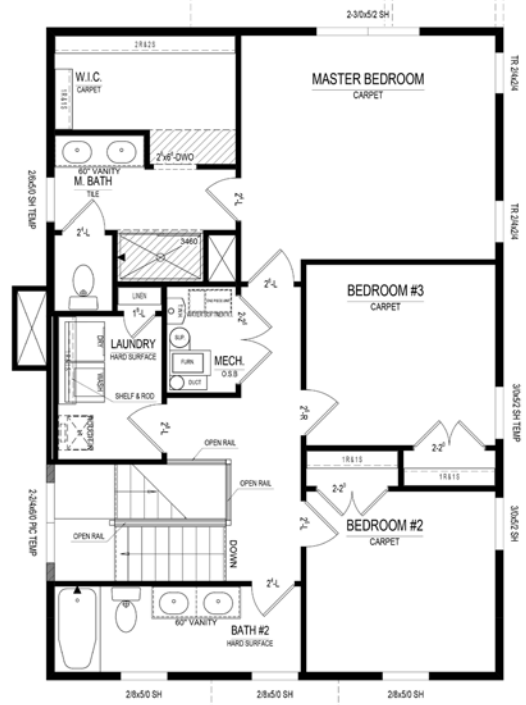

Call us at 669.6224 or visit online at Estridge.com

The artistic renderings of the floorplan and front elevation may not reflect the exact features of the home being offered and are subject to change without notice. ©2018 Estridge Homes.