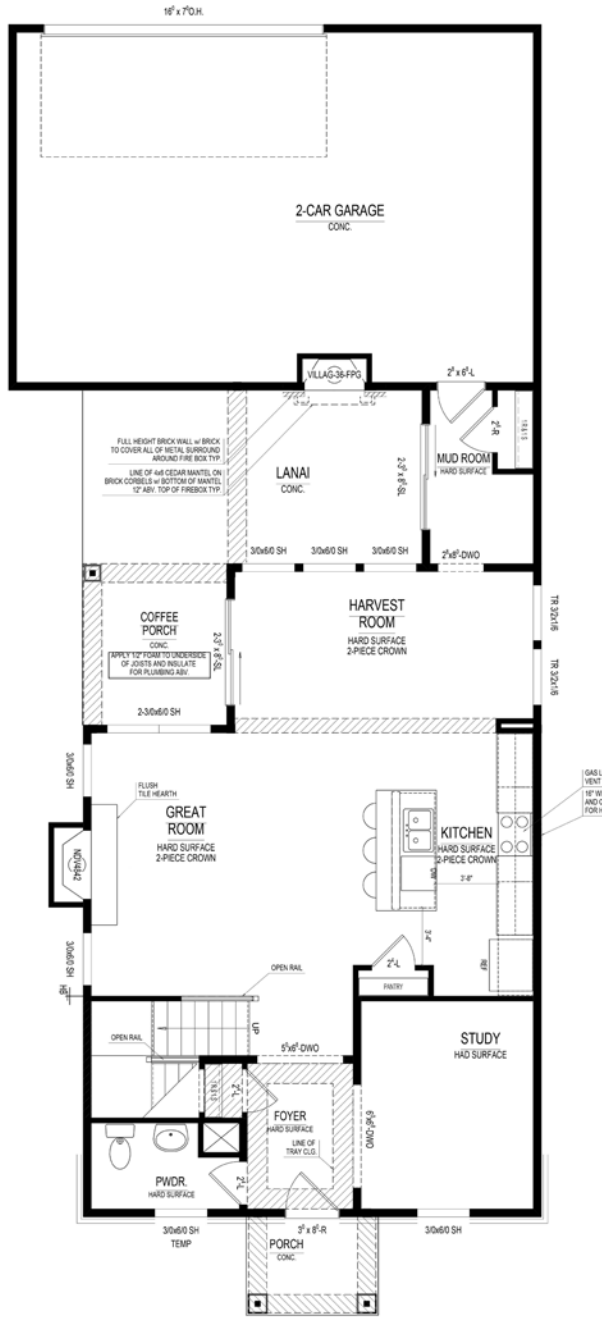

# Whitford

COTTAGE COLLECTION

15508 Edenvale Drive • **\$379,900**

**Available in August**

- Extended Covered Lanai with Fireplace
- Great Room Fireplace
- Secondary Bathroom with Double Vanity Cabinet
- 8-foot Garage Extension
- Granite and Quartz Countertops
- Upper Level Washer and Dryer Access
- Gas Range
- Harvest Room Patio Door
- Mudroom Breezeway
- Custom Cabinetry

## Harmony

A neighborhood for a new way of living

Main Level

Home Details

**Homesite:** 396  
**Plan:** 1001G  
**Sq Ft:** 1,943  
**Bedrooms:** 3  
**Baths:** 2.5  
**Garage:** 2-car extended  
**Lower Level:** None  
**BLC#:** 21642518