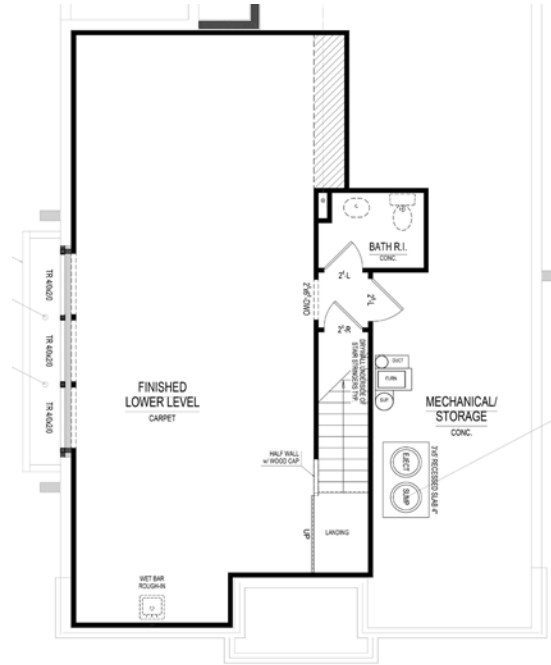

Lower Level

Home Details

- **Homesite:** 397
- **Plan:** 1081B
- **Sq Ft:** 3,099
- **Bedrooms:** 4
- **Baths:** 2.5
- **Garage:** 2-car
- **Lower Level:** Finished
- **BLC#:** 21638825

Call us at 669.6224 or visit online at Estridge.com

The artistic renderings of the floorplan and front elevation may not reflect the exact features of the home being offered and are subject to change without notice. ©2018 Estridge Homes.