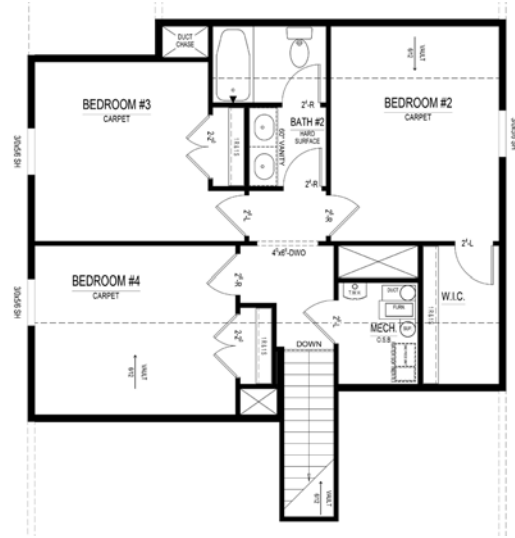

Upper Level