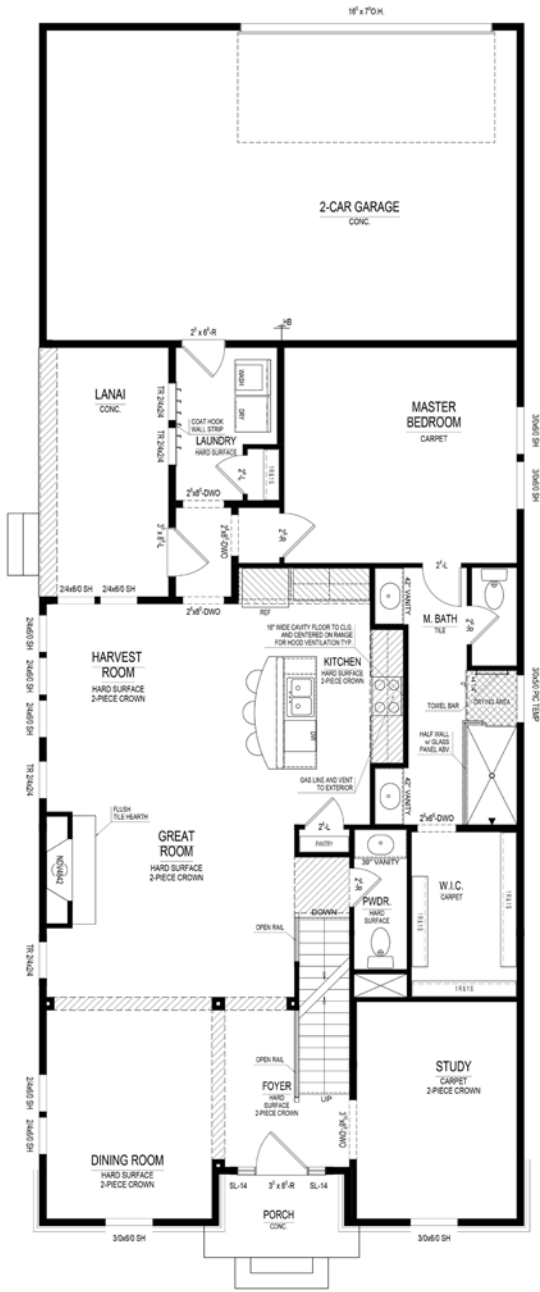

# Weston

 | COTTAGE COLLECTION

15500 Edenvale Drive • **\$425,000**

**Available Now!**

Master on the Main  
Master Bath Super Shower  
Great Room Fireplace  
Secondary Bathroom with Double Vanity Cabinet

- 8-foot Garage Extension
- Finished Basement with wet bar rough-in and half bath rough-in
- Modern Farm House Exterior

## Harmony

A neighborhood for a new way of living

# Main Level

# Upper Level