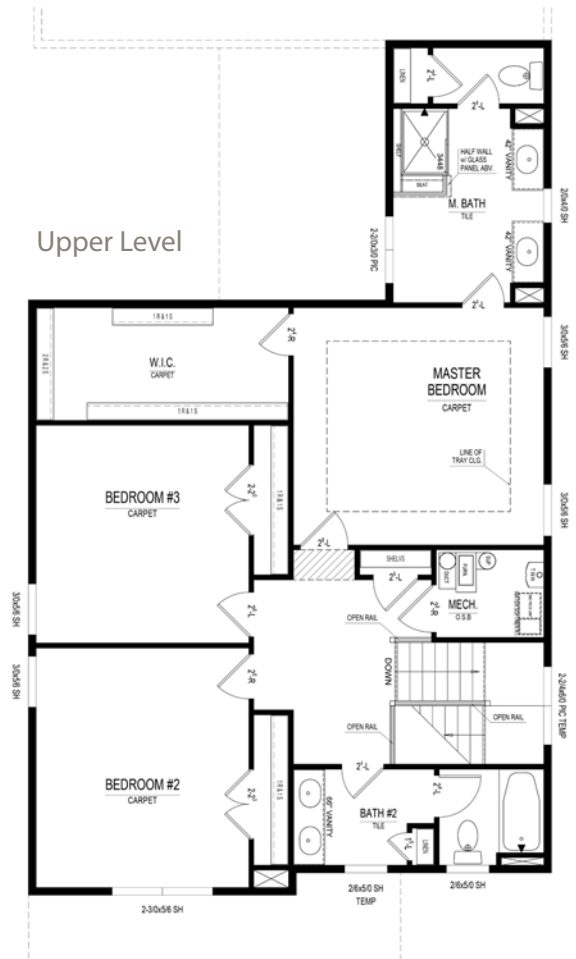

Upper Level

Call us at 669.6224 or visit online at Estridge.com

The artistic renderings of the floorplan and front elevation may not reflect the exact features of the home being offered and are subject to change without notice. ©2018 Estridge Homes.