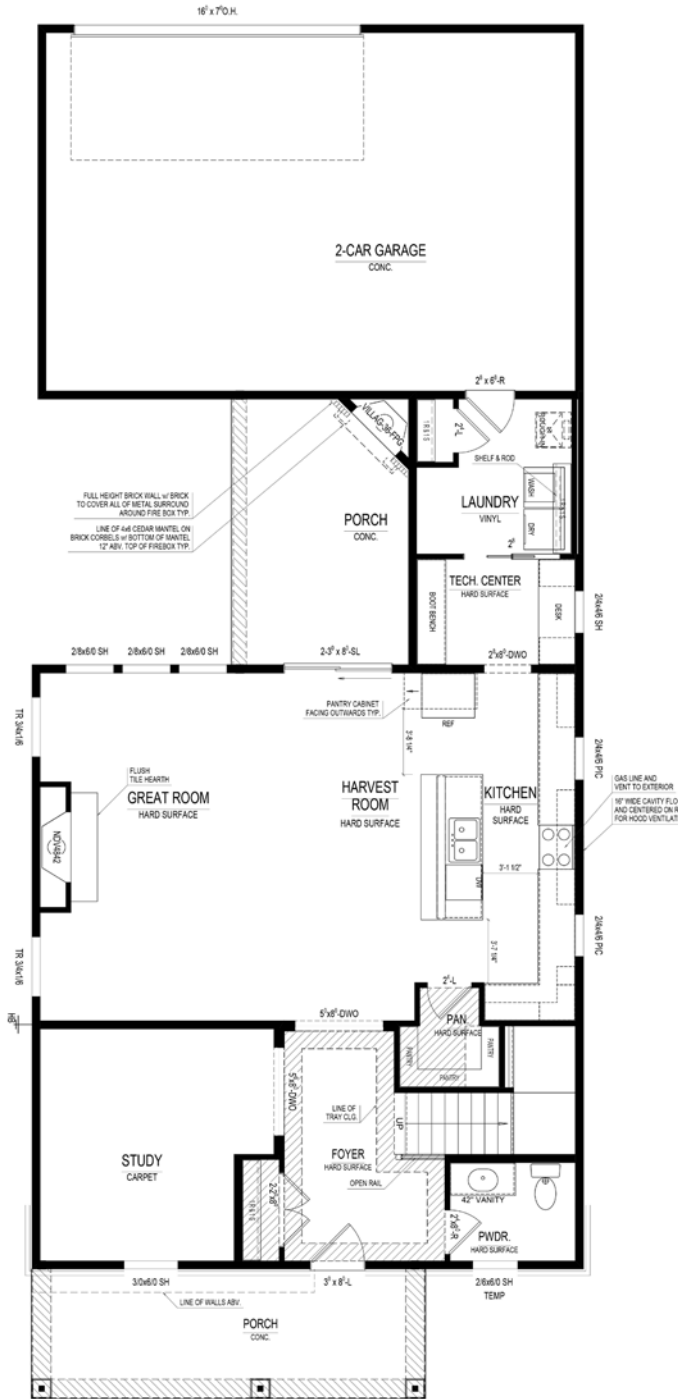

# Woodhaven

COTTAGE COLLECTION

15494 Edenvale Drive • \$415,900

Available in August

Upper Level Master Suite  
Extended Covered Lanai with Fireplace  
Great Room Fireplace  
Secondary Bathroom with Double Vanity Cabinet

8-foot Garage Extension  
Granite and Quartz Countertops  
Custom Cabinetry

Harmony

A neighborhood for a new way of living

Main Level

Home Details

- Homesite: 398
- Plan: 1076B
- Sq Ft: 2,402
- Bedrooms: 3
- Baths: 2.5
- Garage: 2-car
- Lower Level: N/A
- BLC#: Not yet listed