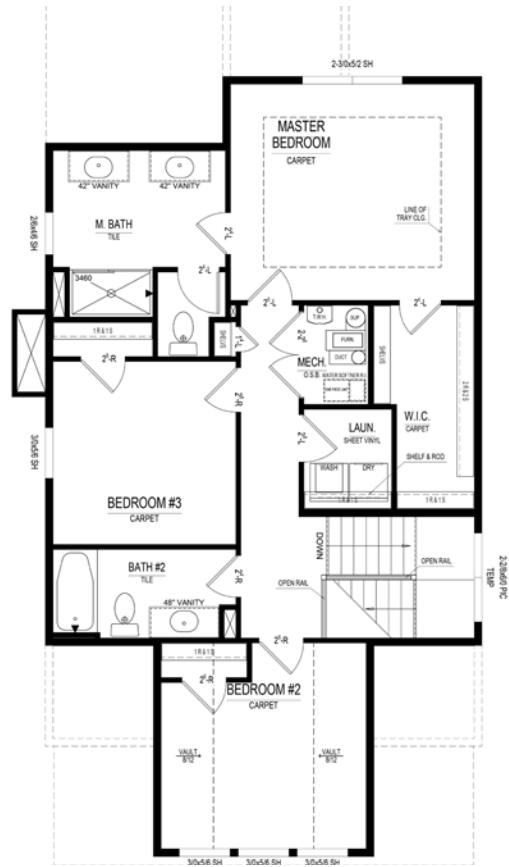

Baldwin

COTTAGE COLLECTION

15467 Edenvale Drive • \$415,900

Available in February

8' Garage Extension
Mud Room Boot Bench

Great Room Fireplace
Large Front Porch

Harmony

A neighborhood for a new way of living

Main Level

Home Details

- Homesite:** 401
- Plan:** 1017A
- Sq Ft:** 2,012
- Bedrooms:** 3
- Baths:** 2.5
- Garage:** 2
- Lower Level:** None
- BLC#:** Not yet listed

Upper Level

Call us at 669.6224 or visit online at Estridge.com