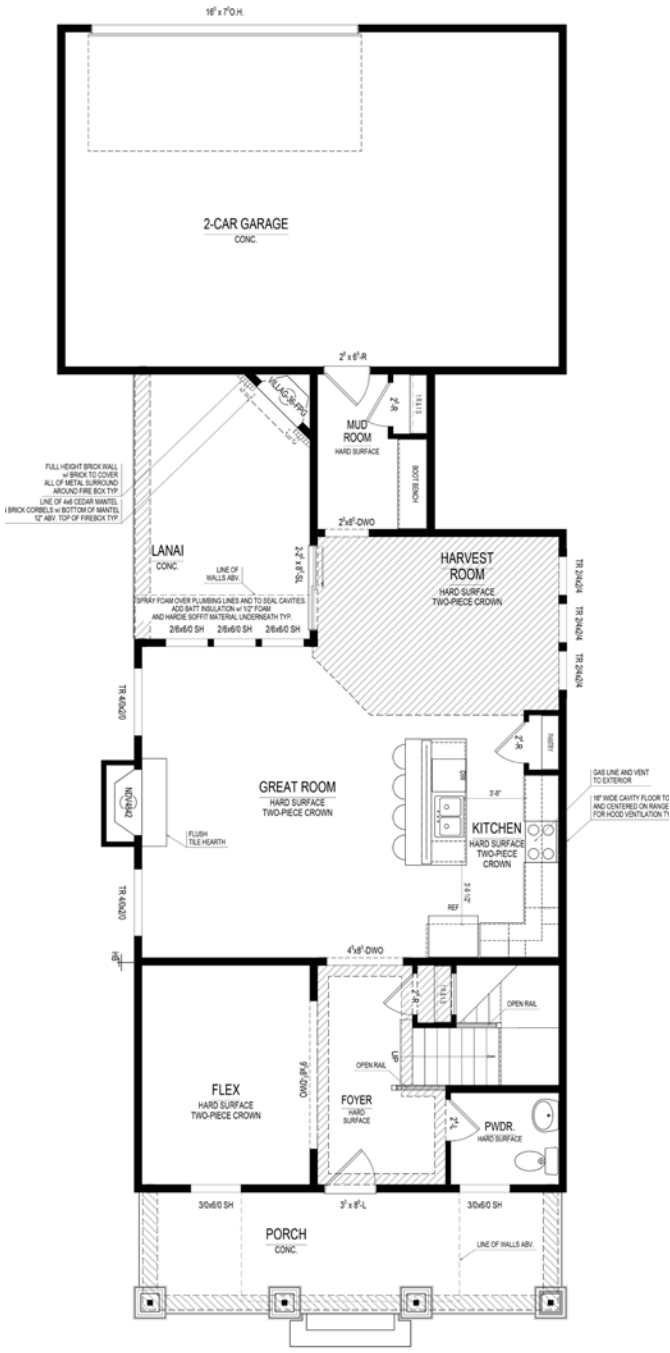

Baldwin

COTTAGE COLLECTION

15467 Edenvale Drive • \$415,900

Available in February

8' Garage Extension
Mud Room Boot Bench

Great Room Fireplace
Large Front Porch

Harmony

A neighborhood for a new way of living

Main Level

Home Details

- Homesite:** 401
- Plan:** 1017A
- Sq Ft:** 2,012
- Bedrooms:** 3
- Baths:** 2.5
- Garage:** 2
- Lower Level:** None
- BLC#:** Not yet listed

Upper Level

Call us at 669.6224 or visit online at Estridge.com