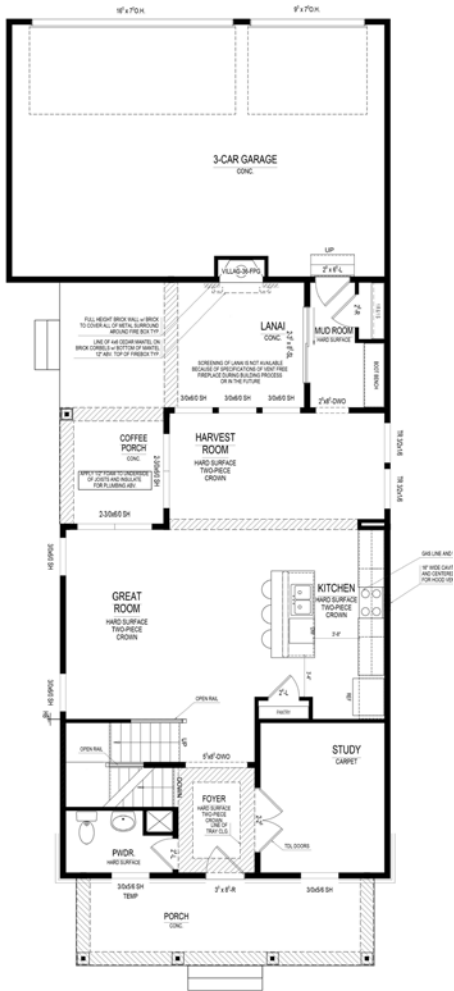

Master Bath Shower Seat

Mud Room Boot Bench

Large Front Porch

Harmony

A neighborhood for a new way of living

Main Level

Upper Level

Home Details

Homesite: 403

Plan: 1001F

Sq Ft: 2,608

Bedrooms: 3

Baths: 2.5

Garage: 3

Lower Level: Finished

BLC#: Not yet listed