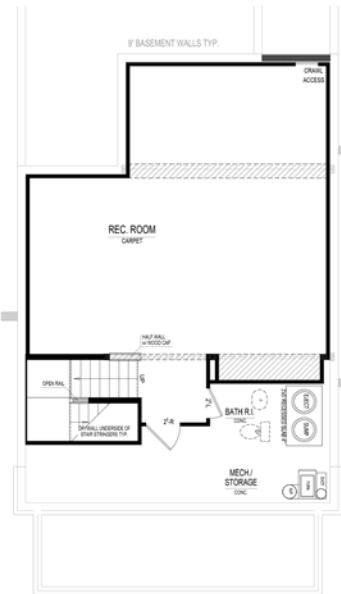

Master Bath Shower Seat

Mud Room Boot Bench

Large Front Porch

Harmony

A neighborhood for a new way of living

Main Level

Upper Level

Home Details

Homesite: 403

Plan: 1001F

Sq Ft: 2,608

Bedrooms: 3

Baths: 2.5

Garage: 3

Lower Level: Finished

BLC#: Not yet listed

Lower Level

Call us at 669.6224 or visit online at Estridge.com

The artistic renderings of the floorplan and front elevation may not reflect the exact features of the home being offered and are subject to change without notice. ©2018 Estridge Homes.