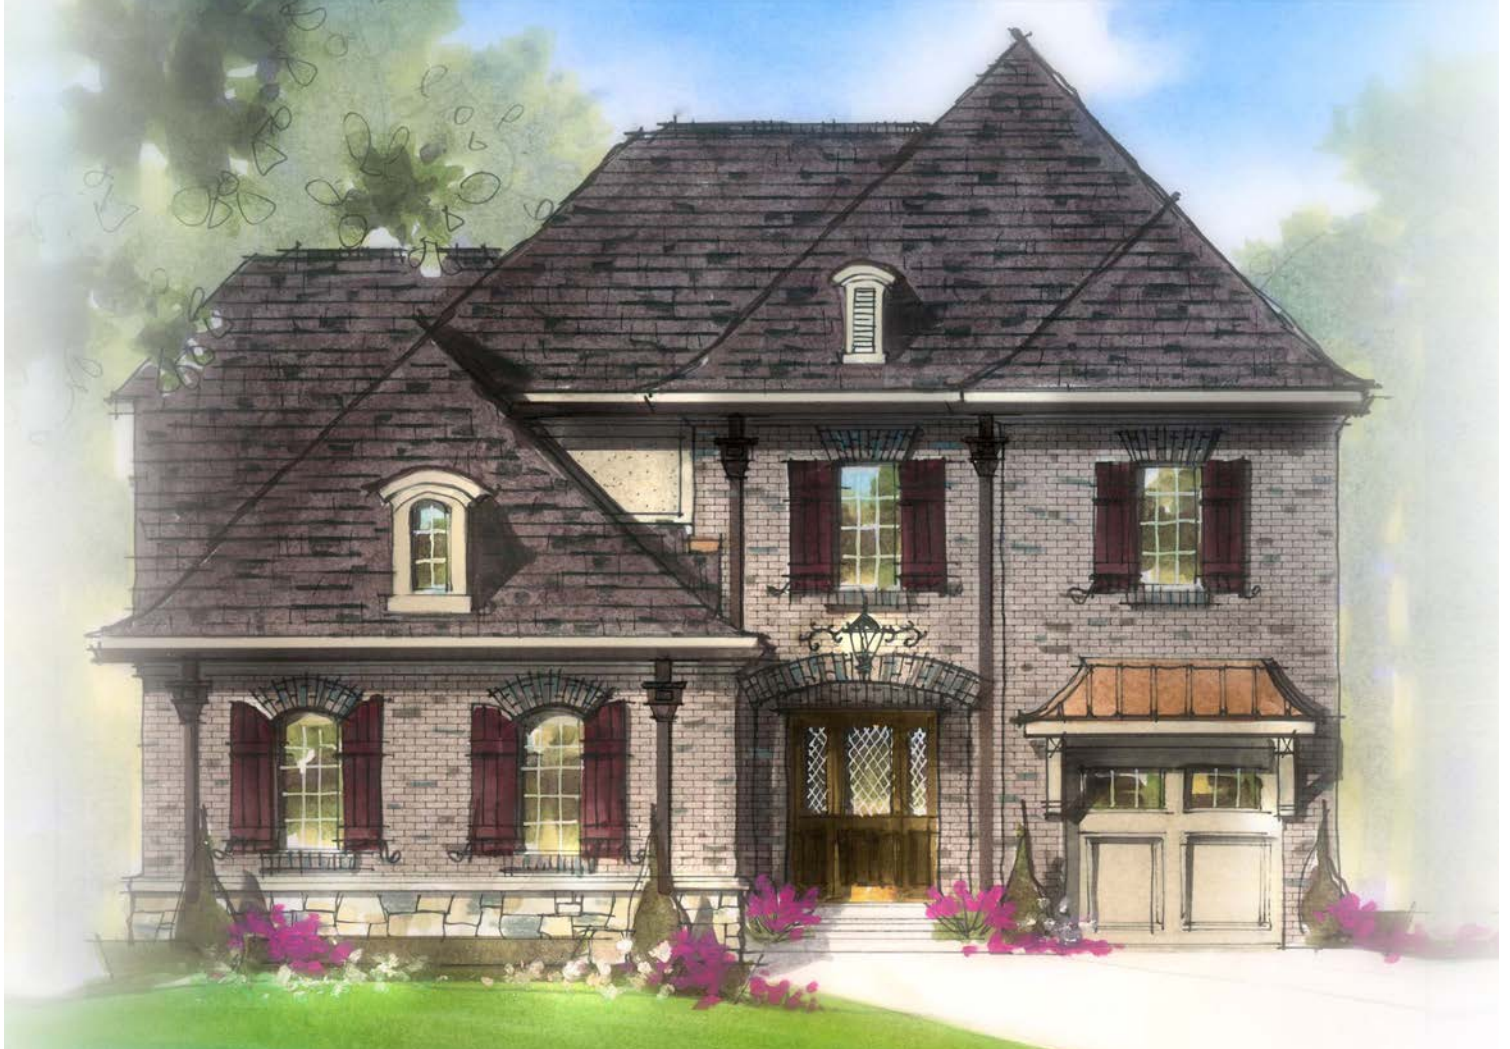

# Maddison

KESSLER COLLECTION

15421 Holcombe Drive • \$459,900

Available Now!

Finished lower level with bath and wet bar rough-ins  
3-car carriage-style garage  
Great room fireplace with elegant coffered ceiling