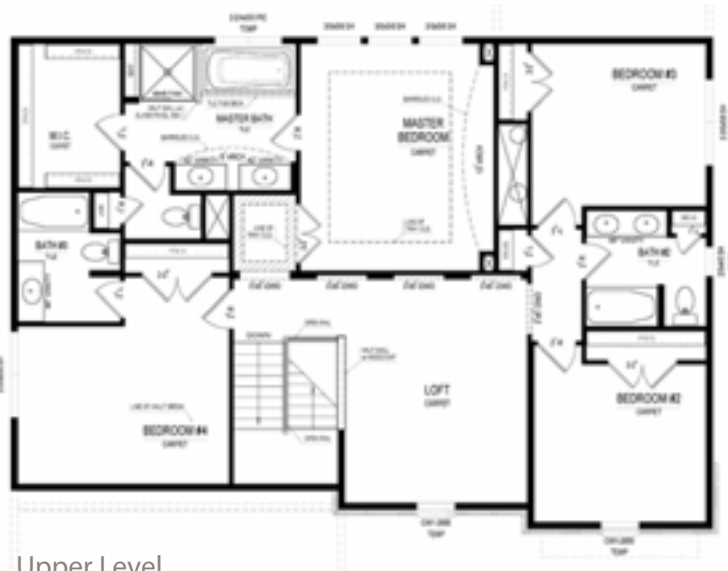

• Gourmet kitchen w/ stainless steel appliances
• Hardwoods and crown molding throughout

Harmony

A neighborhood for a new way of living

Main Level

Upper Level

Lower Level

Home Details

Homesite: 149

Plan: 4020D

Sq Ft: 3,786

Bedrooms: 4

Baths: 3 full and 1 half

Garage: 3

Lower Level: Finished

BLC#: Not yet listed

Call us at 669.6224 or visit online at LiveinHarmony.info