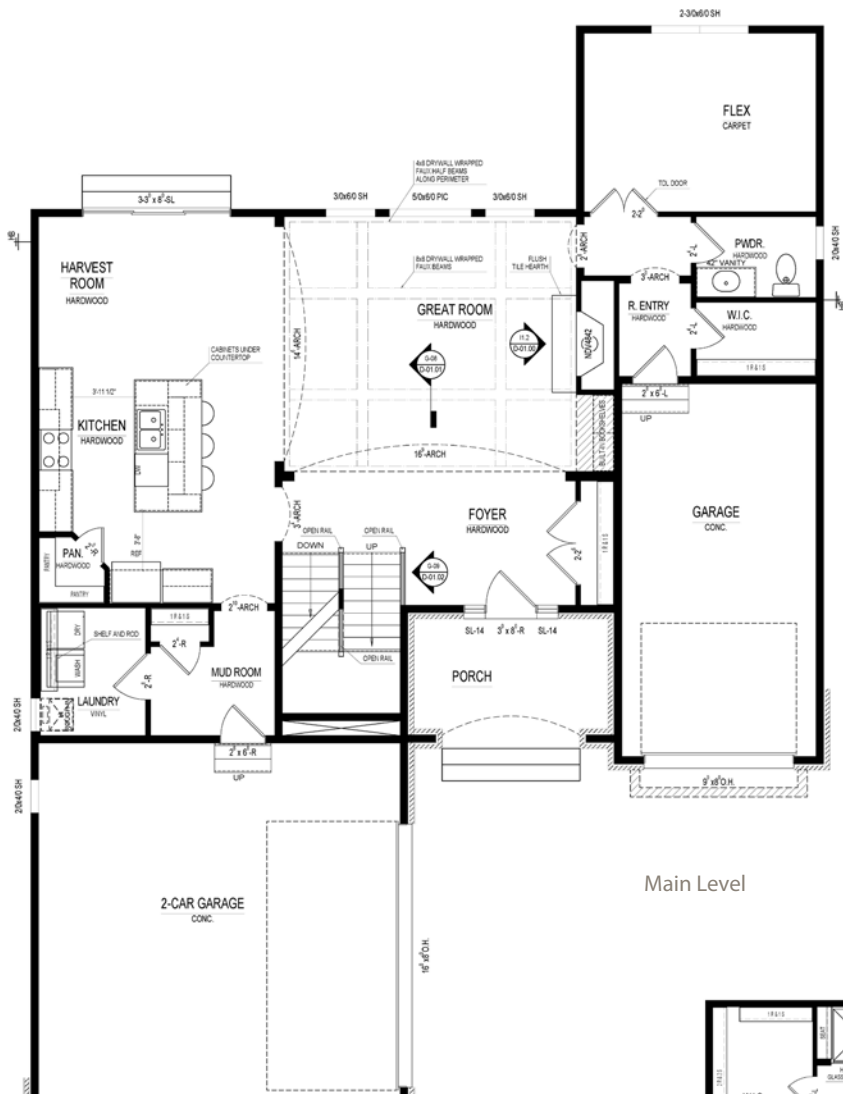

Home Details

Homesite: 149

Plan: 4020D

Sq Ft: 3,786

Bedrooms: 4

Baths: 3 full and 1 half

Garage: 3

Lower Level: Finished

BLC#: Not yet listed