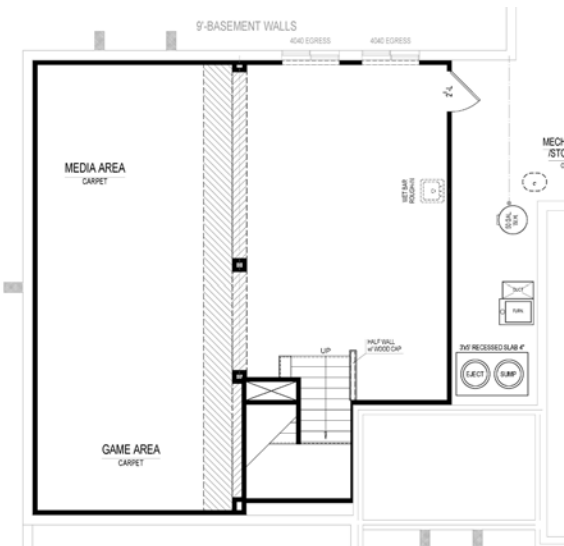

## Home Details

**Homesite:** 149

**Plan:** 4020D

**Sq Ft:** 3,786

**Bedrooms:** 4

**Baths:** 3 full and 1 half

**Garage:** 3

**Lower Level:** Finished

**BLC#:** Not yet listed

Upper Level

Lower Level

Call us at 669.6224 or visit online at [LiveinHarmony.info](http://LiveinHarmony.info)

The artistic renderings of the floorplan and front elevation may not reflect the exact features of the home being offered and are subject to change without notice. ©2017 Estridge Homes.