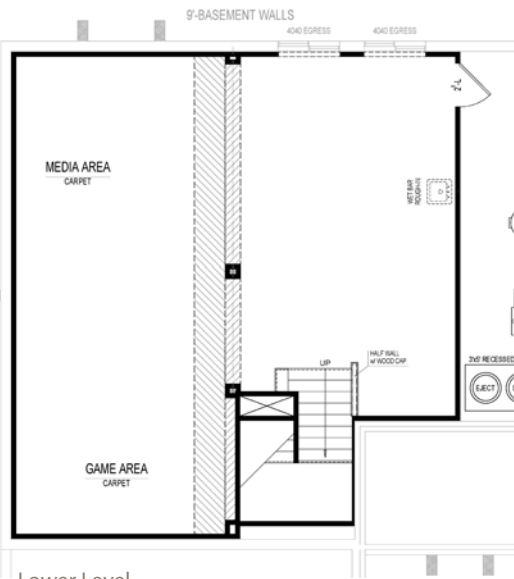

## Home Details

**Homesite:** 149

**Plan:** 4020D

**Sq Ft:** 3,786

**Bedrooms:** 4

**Baths:** 3 full and 1 half

**Garage:** 3

**Lower Level:** Finished

**BLC#:** Not yet listed

Lower Level

Upper Level

Call us at 669.6224 or visit online at [LiveinHarmony.info](http://LiveinHarmony.info)

The artistic renderings of the floorplan and front elevation may not reflect the exact features of the home being offered and are subject to change without notice. ©2014 Estridge Homes.