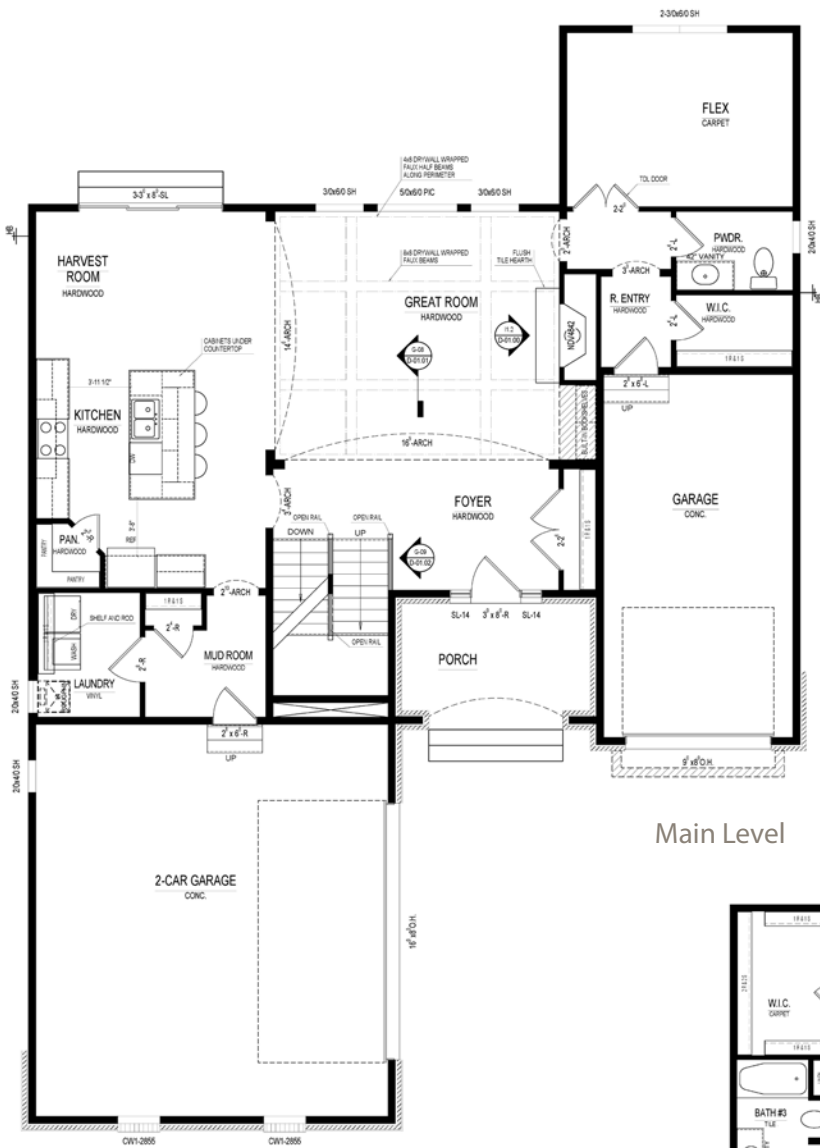

Home Details

Homesite: 149

Plan: 4020D

Sq Ft: 3,786

Bedrooms: 4

Baths: 3 full and 1 half

Garage: 3

Lower Level: Finished

BLC#: Not yet listed