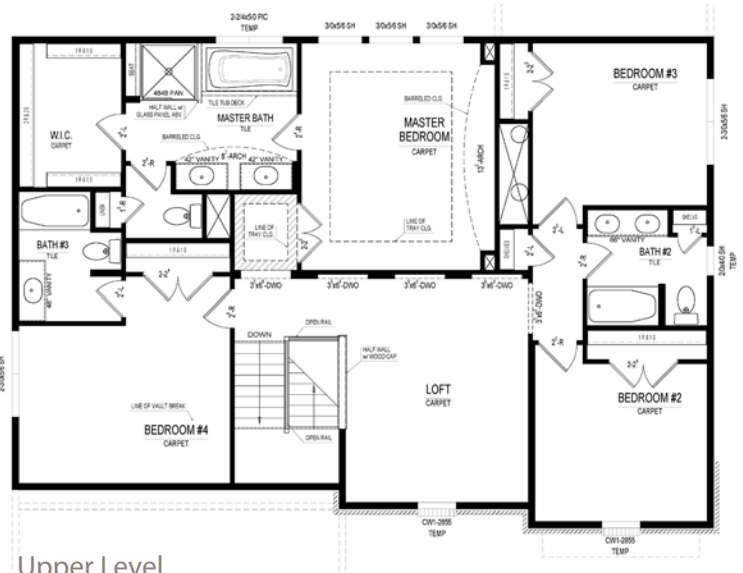

## Home Details

**Homesite:** 149

**Plan:** 4020D

**Sq Ft:** 3,786

**Bedrooms:** 4

**Baths:** 3 full and 1 half

**Garage:** 3

**Lower Level:** Finished

**BLC#:** Not yet listed

Upper Level

Lower Level

Call us at 669.6224 or visit online at [LiveinHarmony.info](http://LiveinHarmony.info)

The artistic renderings of the floorplan and front elevation may not reflect the exact features of the home being offered and are subject to change without notice. ©2017 Estridge Homes.