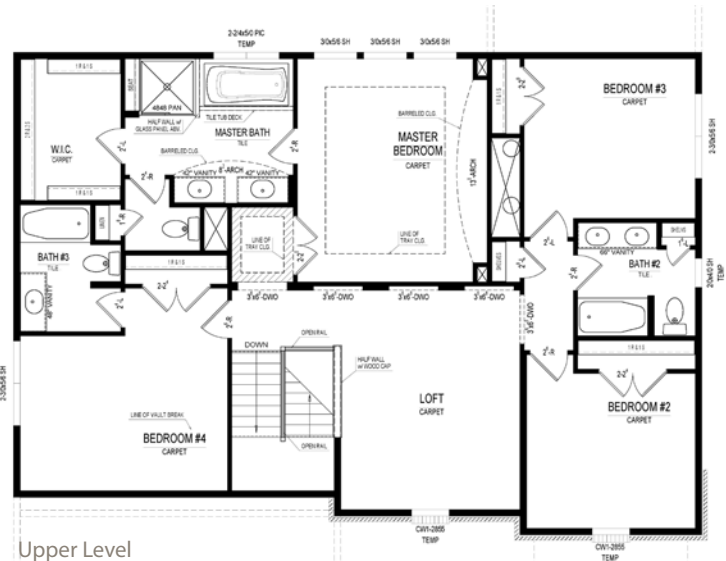

## Home Details

**Homesite:** 149

**Plan:** 4020D

**Sq Ft:** 3,786

**Bedrooms:** 4

**Baths:** 3 full and 1 half

**Garage:** 3

**Lower Level:** Finished

**BLC#:** Not yet listed

Lower Level

Upper Level

Call us at 669.6224 or visit online at [LiveinHarmony.info](http://LiveinHarmony.info)

The artistic renderings of the floorplan and front elevation may not reflect the exact features of the home being offered and are subject to change without notice. ©2014 Estridge Homes.