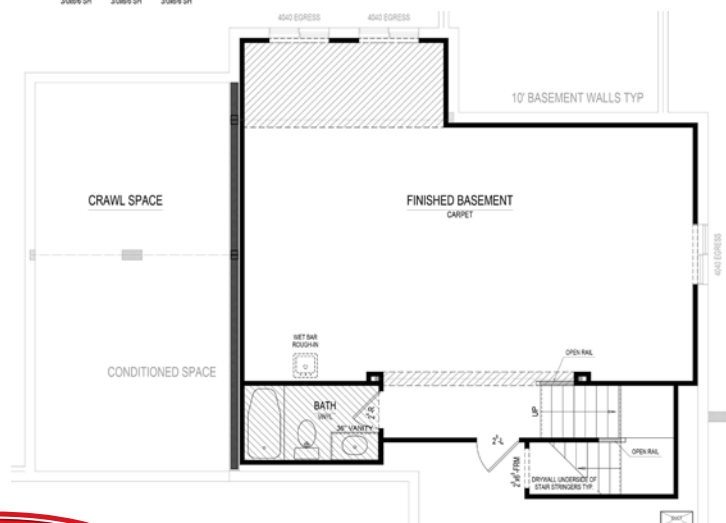

# The Whitley SPRINGMILL COLLECTION

*At a glance*

- Homesite:** 52
- Plan:** 5045B
- Sq Ft:** 3,674
- Bedrooms:** 4
- Baths:** 4 full and 1 half
- Garage:** 3
- Lower Level:** Finished
- BLC#:** 21484695

Upper Level

Main Level

Lower Level

For information call 317-669-6221 • Visit online at [estrledge.com](http://estrledge.com)

\*Square footage includes finished lower level. The artistic renderings of floorplan and front elevation are subject to change. ©2017 Estridge Homes