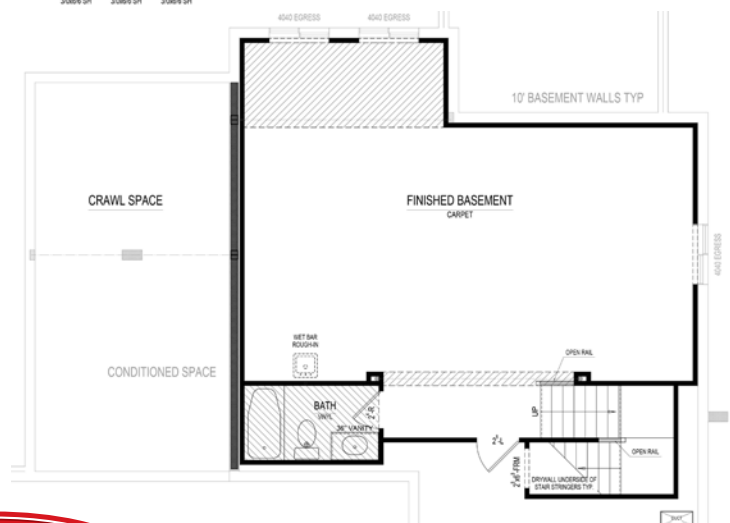

Baths: 4 full and 1 half

Garage: 3

Lower Level: Finished

BLC#: 21484695

Main Level

Upper Level

Lower Level

For information call 317-669-6221 • Visit online at estrledge.com

*Square footage includes finished lower level. The artistic renderings of floorplan and front elevation are subject to change. ©2017 Estridge Homes