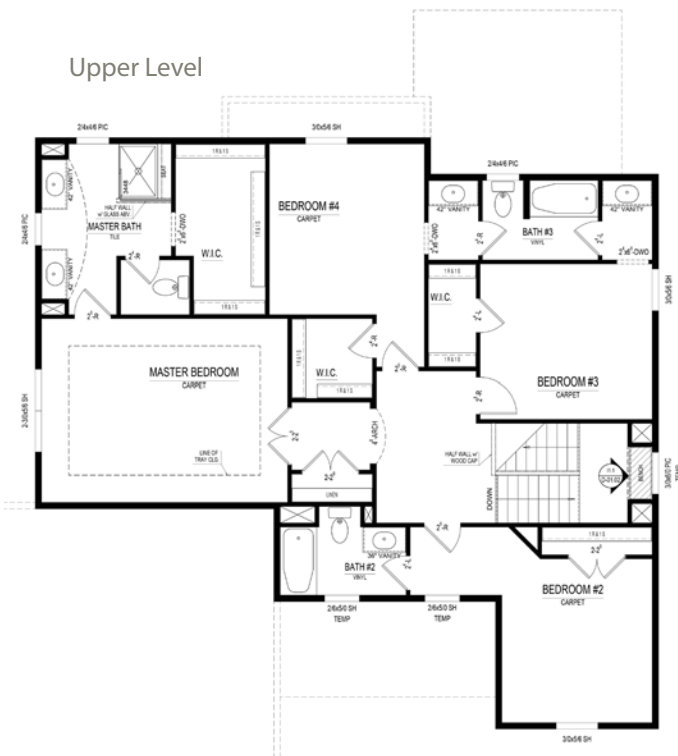

WEST HAVEN
AT NOBLE WEST

The Whitley SPRINGMILL COLLECTION

\$444,900

15307 Merritt Pass • Noblesville, IN

Available: **Now**

Finished Lower Level with 10' Ceiling, 3 egress windows and a full bath; Great room and flex room punch windows; Covered Lanai and a broom-finished concrete patio; 42" gas fireplace with custom mantle; Mud Room boot bench; Stair landing window seat; Great room built-in bookshelves; Jack and Jill Bathroom

Baths: 4 full and 1 half

Garage: 3

Lower Level: Finished

BLC#: 21484695

Main Level

Upper Level

Lower Level

For information call 317-669-6221 • Visit online at estrledge.com

*Square footage includes finished lower level. The artistic renderings of floorplan and front elevation are subject to change. ©2017 Estridge Homes