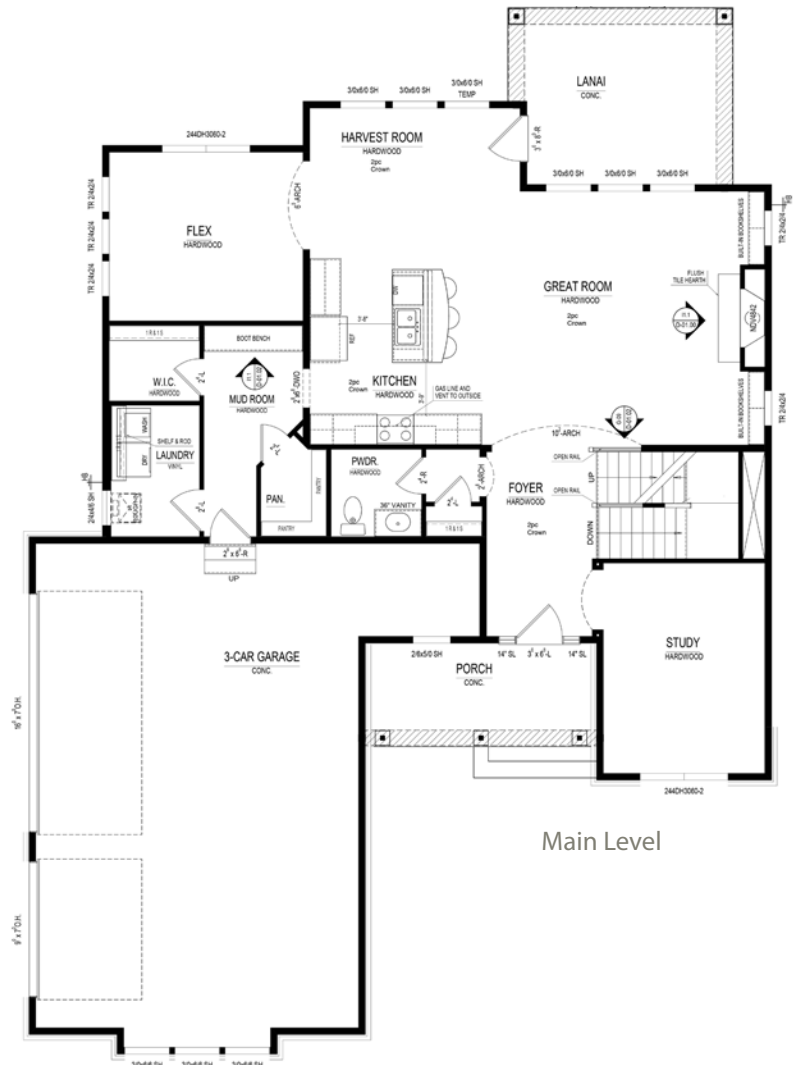

# WEST HAVEN

AT NOBLE WEST

*The Whitley* SPRINGMILL COLLECTION

\$469,900

15307 Merritt Pass • Noblesville, IN

Available: **June**

Finished Lower Level with 10' Ceiling, 3 egress windows and a full bath; Great room and flex room punch windows; Covered Lanai and a broom-finished concrete patio; 42" gas fireplace with custom mantle; Mud Room boot bench; Stair landing window seat; Great room built-in bookshelves; Jack and Jill Bathroom

# The Whitley SPRINGMILL COLLECTION

*At a glance*

- Homesite:** 52
- Plan:** 5045B
- Sq Ft:** 3,674
- Bedrooms:** 4
- Baths:** 4 full and 1 half
- Garage:** 3
- Lower Level:** Finished
- BLC#:** 21484695