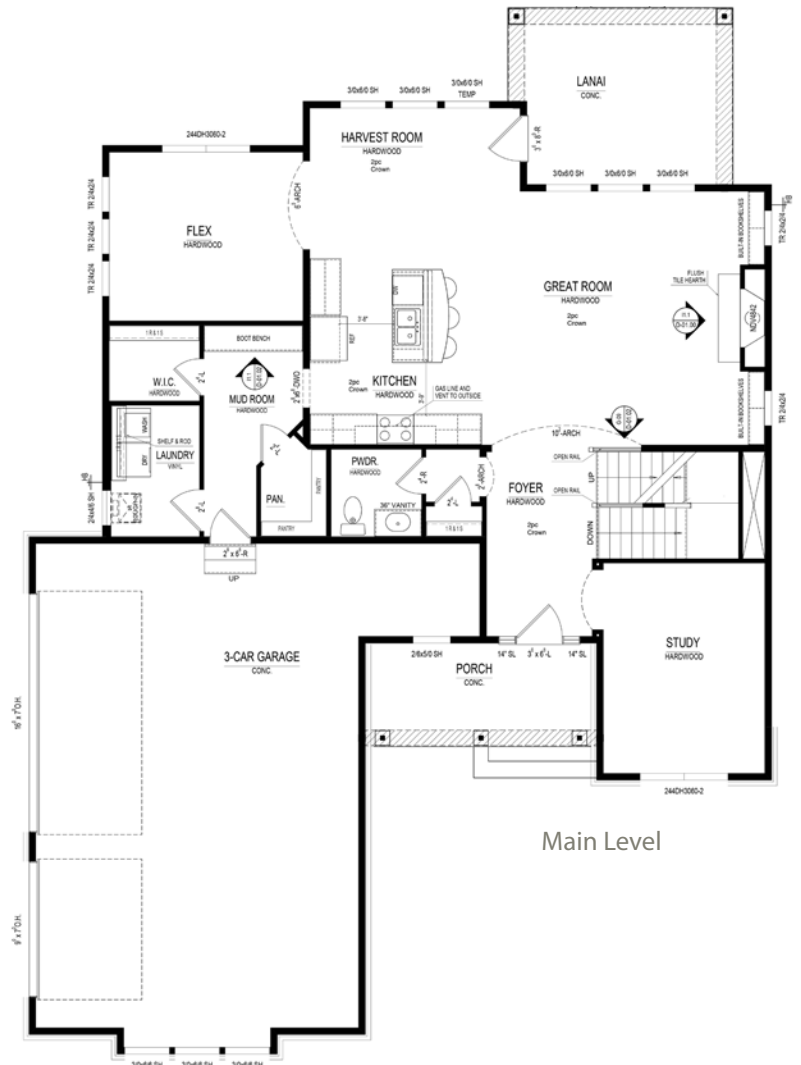

WEST HAVEN
AT NOBLE WEST

The Whitley SPRINGMILL COLLECTION

\$444,900

15307 Merritt Pass • Noblesville, IN

Available: **Now**

Finished Lower Level with 10' Ceiling, 3 egress windows and a full bath; Great room and flex room punch windows; Covered Lanai and a broom-finished concrete patio; 42" gas fireplace with custom mantle; Mud Room boot bench; Stair landing window seat; Great room built-in bookshelves; Jack and Jill Bathroom

*Different by Design*SM

For information call 317-669-6221 • Visit online at estridge.com

The Whitley SPRINGMILL COLLECTION

At a glance

Homesite: 52

Plan: 5045B

Sq Ft: 3,674

Bedrooms: 4

Baths: 4 full and 1 half

Garage: 3

Lower Level: Finished

BLC#: 21484695

Main Level

Upper Level

Lower Level

For information call 317-669-6221 • Visit online at estrledge.com

*Square footage includes finished lower level. The artistic renderings of floorplan and front elevation are subject to change. ©2017 Estridge Homes