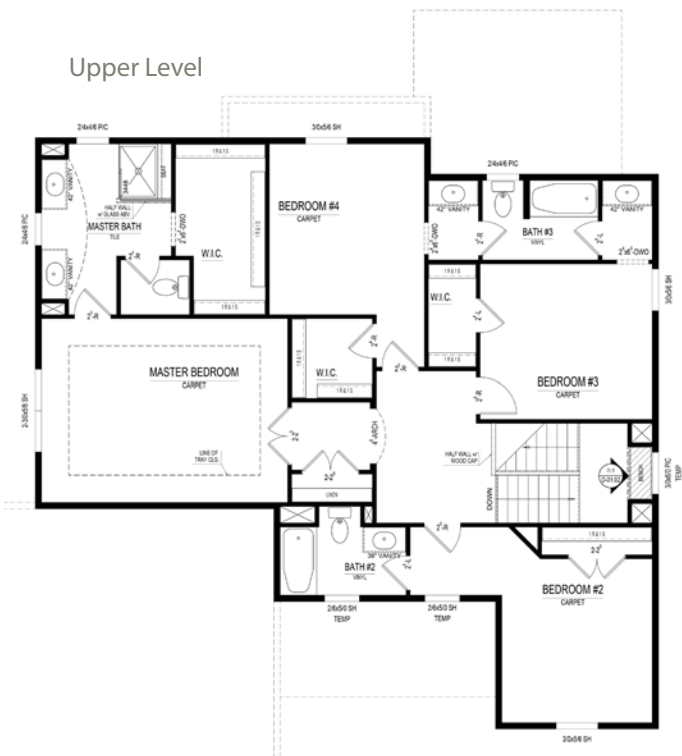

Upper Level