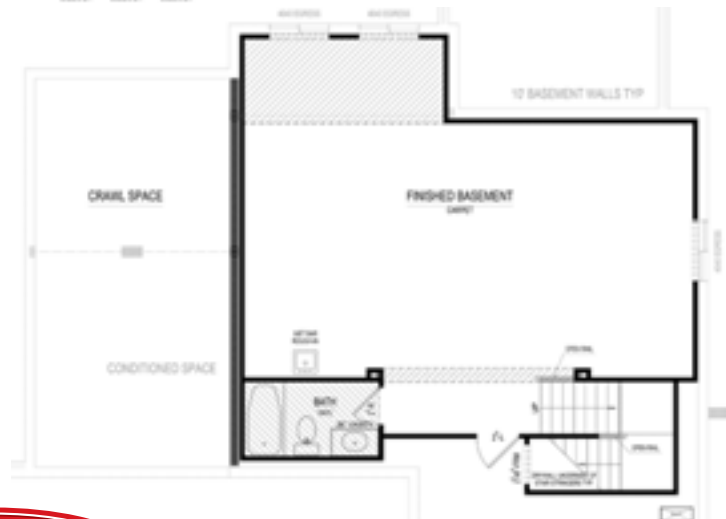

## At a glance

- Homesite:** 52
- Plan:** 5045B
- Sq Ft:** 3,674
- Bedrooms:** 4
- Baths:** 4 full and 1 half
- Garage:** 3
- Lower Level:** Finished
- BLC#:** 21484695

Main Level

Upper Level

Lower Level

For information call 317-669-6221 • Visit online at [estrledge.com](http://estrledge.com)