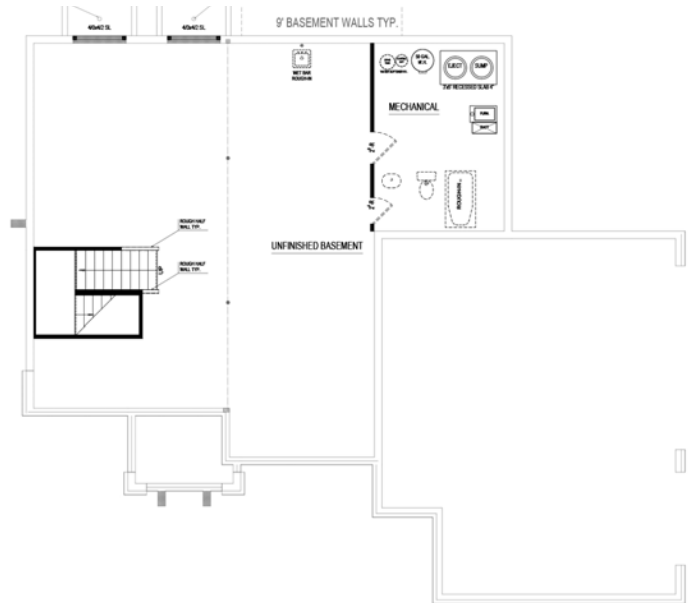

*Different by Design*SM

For information call 317-669-6221 • Visit online at estridge.com

The Blackford SPRINGMILL COLLECTION

At a glance

- Homesite:** 40
- Plan:** 5031A
- Sq Ft:** 2,585
- Bedrooms:** 4
- Baths:** 2 full and 1 half
- Garage:** 3
- Lower Level:** Unfinished
- BLC#:** 21468514

Main Level

Upper Level

Lower Level

For information call 317-669-6221 • Visit online at estrledge.com

*Square footage includes finished lower level. The artistic renderings of floorplan and front elevation are subject to change. ©2017 Estridge Homes