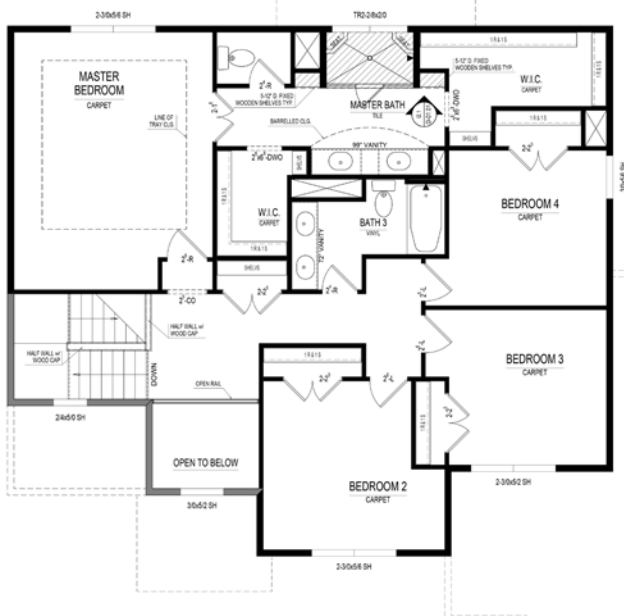

WEST HAVEN
AT NOBLE WEST

The Blackford SPRINGMILL COLLECTION

\$395,900

15244 Merritt Pass • Noblesville, IN

Available: **Now**

Look out basement; 3-car side load garage; Covered Lanai; Mud Room boot bench; 42" gas fireplace with custom mantle; 9' Unfinished Lower Level with 2 egress windows and rough-ins for full bath and wet bar

*Different by Design*SM

For information call 317-669-6221 • Visit online at estridge.com

The Blackford SPRINGMILL COLLECTION

At a glance

- Homesite:** 40
- Plan:** 5031A
- Sq Ft:** 2,585
- Bedrooms:** 4
- Baths:** 2 full and 1 half
- Garage:** 3
- Lower Level:** Unfinished
- BLC#:** 21468514

Main Level

Upper Level

Lower Level

For information call 317-669-6221 • Visit online at estrledge.com

*Square footage includes finished lower level. The artistic renderings of floorplan and front elevation are subject to change. ©2017 Estridge Homes