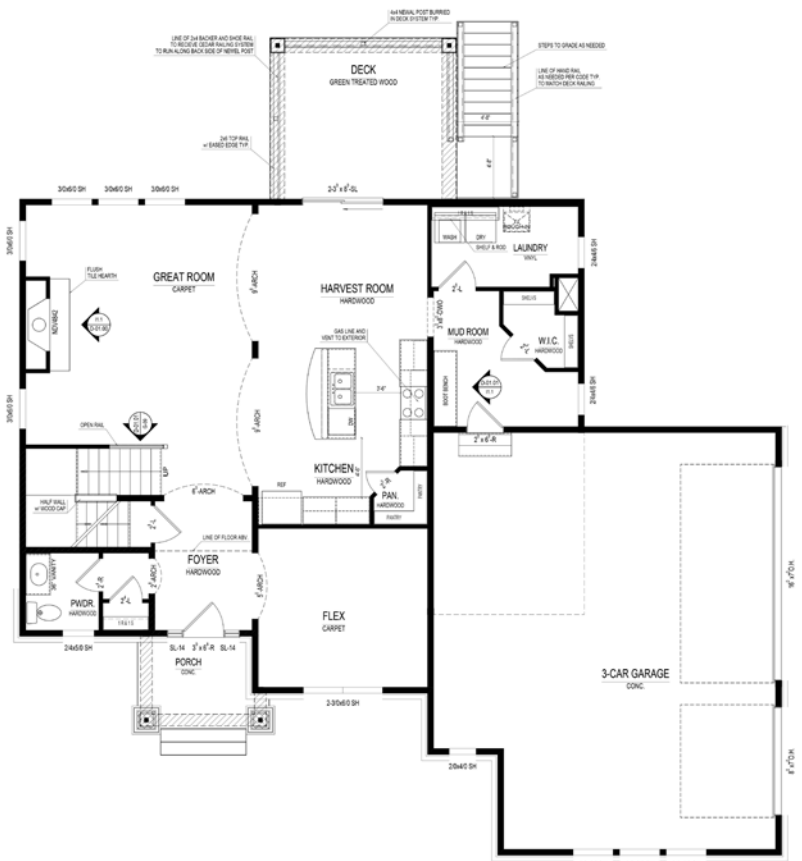

WEST HAVEN
AT NOBLE WEST

The Blackford SPRINGMILL COLLECTION

\$395,900

15244 Merritt Pass • Noblesville, IN

Available: **Now**

Look out basement; 3-car side load garage; Covered Lanai; Mud Room boot bench; 42" gas fireplace with custom mantle; 9' Unfinished Lower Level with 2 egress windows and rough-ins for full bath and wet bar

*Different by Design*SM

For information call 317-669-6221 • Visit online at estridge.com

The Blackford SPRINGMILL COLLECTION

At a glance

- Homesite:** 40
- Plan:** 5031A
- Sq Ft:** 2,585
- Bedrooms:** 4
- Baths:** 2 full and 1 half
- Garage:** 3
- Lower Level:** Unfinished
- BLC#:** 21468514