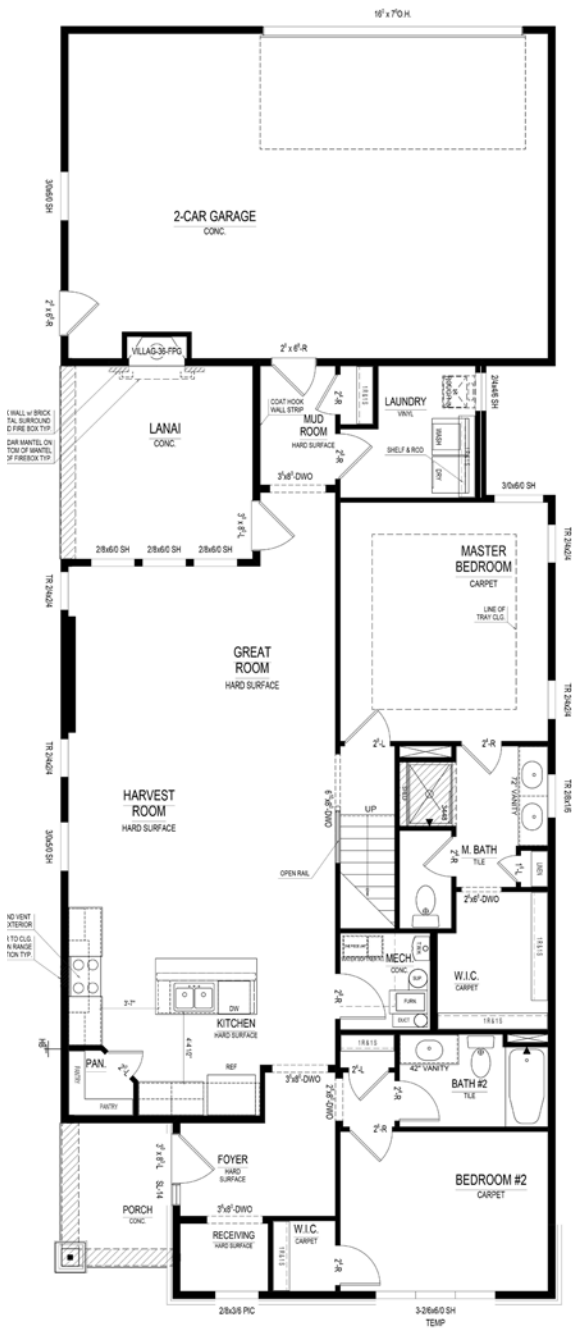

Ainsley

COTTAGE COLLECTION

1523 Cloverdon Drive • **\$389,900**

Available in January

Charming Coastal Exterior

Open Concept Ranch

Ensuite in Guest Suite

Lanai

Outdoor Fireplace

Custom Cabinetry Throughout Home

Harmony

A neighborhood for a new way of living

Main Level

Home Details

- Homesite:** 407
- Plan:** 1006C
- Sq Ft:** 1,914
- Bedrooms:** 3
- Baths:** 3
- Garage:** 2-car extended
- Lower Level:** None
- BLC#:** Not yet listed

Upper Level

Call us at 669.6224 or visit online at Estridge.com

The artistic renderings of the floorplan and front elevation may not reflect the exact features of the home being offered and are subject to change without notice. ©2018 Estridge Homes.