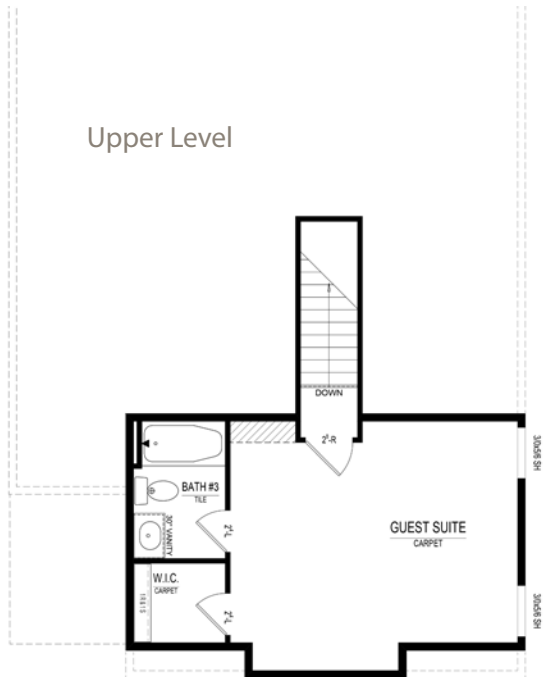

Upper Level

Call us at 669.6224 or visit online at Estridge.com

The artistic renderings of the floorplan and front elevation may not reflect the exact features of the home being offered and are subject to change without notice. ©2018 Estridge Homes.