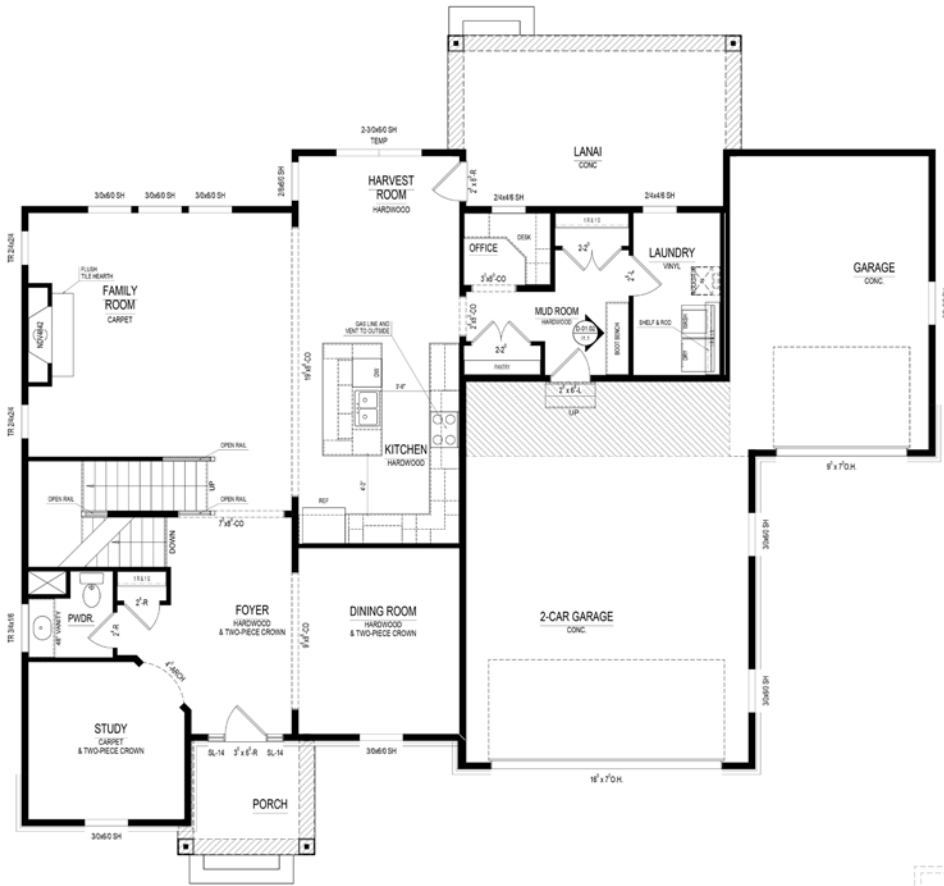

Forrest

HAMILTON COLLECTION

1470 Avondale Drive • **\$489,000**

Available Now!

Finished lower level ready for full bath and wet bar
Three full baths on upper level with direct access from each bedroom
Great room fireplace and mudroom built-ins

- Covered Lanai
- Master spa bath and tray ceiling
- 3-car carriage-style garage

Harmony

A neighborhood for a new way of living

Home Details

Homesite: 225

Plan: 4580A

Sq Ft: 3,937

Bedrooms: 4

Baths: 3 full and 1 half

Garage: 3

Lower Level: Finished

BLC#: 21504785

Main Level

Lower Level

Upper Level

Call us at 669.6224 or visit online at LiveinHarmony.info