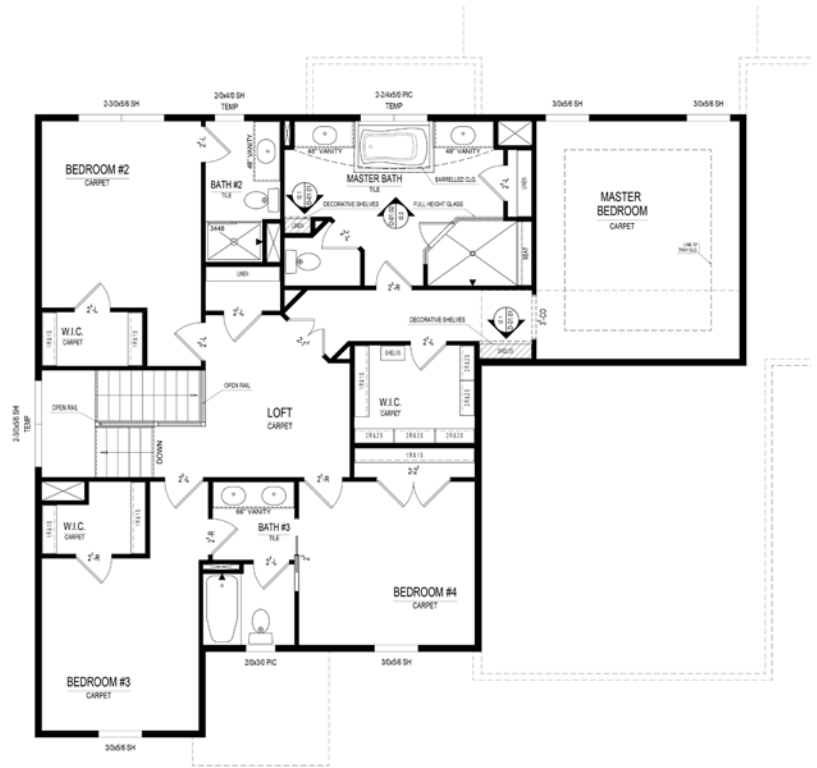

Forrest

HAMILTON COLLECTION

1470 Avondale Drive • **\$489,000**

Available Now!

Finished lower level ready for full bath and wet bar
Three full baths on upper level with direct access from each bedroom
Great room fireplace and mudroom built-ins

- Covered Lanai
- Master spa bath and tray ceiling
- 3-car carriage-style garage

Harmony

A neighborhood for a new way of living

Home Details

Homesite: 225

Plan: 4580A

Sq Ft: 3,937

Bedrooms: 4

Baths: 3 full and 1 half

Garage: 3

Lower Level: Finished

BLC#: 21504785

Main Level

Lower Level

Upper Level

Call us at 669.6224 or visit online at LiveinHarmony.info

The artistic renderings of the floorplan and front elevation may not reflect the exact features of the home being offered and are subject to change without notice. ©2017 Estridge Homes.