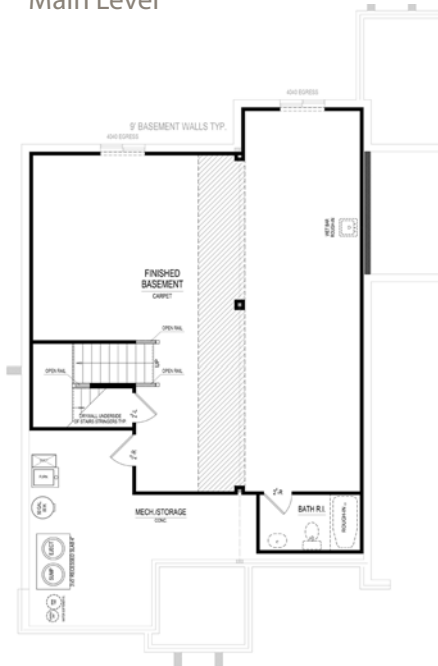

Forrest

HAMILTON COLLECTION

1470 Avondale Drive • **\$489,000**

Available Now!

Finished lower level ready for full bath and wet bar
Three full baths on upper level with direct access from each bedroom
Great room fireplace and mudroom built-ins

- Covered Lanai
- Master spa bath and tray ceiling
- 3-car carriage-style garage

Harmony

A neighborhood for a new way of living

Home Details

Homesite: 225

Plan: 4580A

Sq Ft: 3,937

Bedrooms: 4

Baths: 3 full and 1 half

Garage: 3

Lower Level: Finished

BLC#: 21504785

Main Level

Lower Level

Upper Level

Call us at 669.6224 or visit online at LiveinHarmony.info