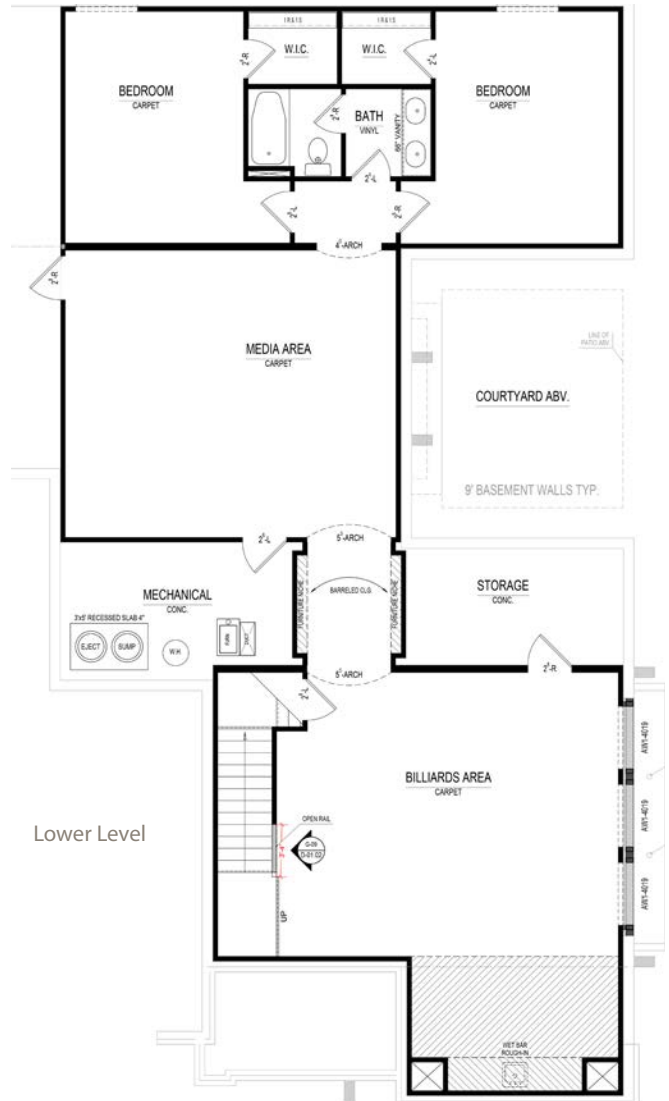

Oakhaven

KESSLER COLLECTION

1457 Avondale Drive • **\$535,000**

Completion: **Available Now!**

Super Shower Master bath
Two master suites
Gas fireplace great room
Two bedrooms and full bath lower level

- Coffered ceiling/built-in bookcases in Great Room
- Art niches
- Main floor study with glass doors
- Full finished lower level

Harmony

A neighborhood for a new way of living

Main Level

Lower Level

Home Details

Homesite: 213

Plan: 3020B

Sq Ft: 4,081

Bedrooms: 4

Baths: 3 full and 1 half

Garage: 2

Lower Level: Finished

BLC#: 21476768

Call us at 669.6224 or visit online at LiveinHarmony.info

The artistic renderings of the floorplan and front elevation may not reflect the exact features of the home being offered and are subject to change without notice. ©2014 Estridge Homes.