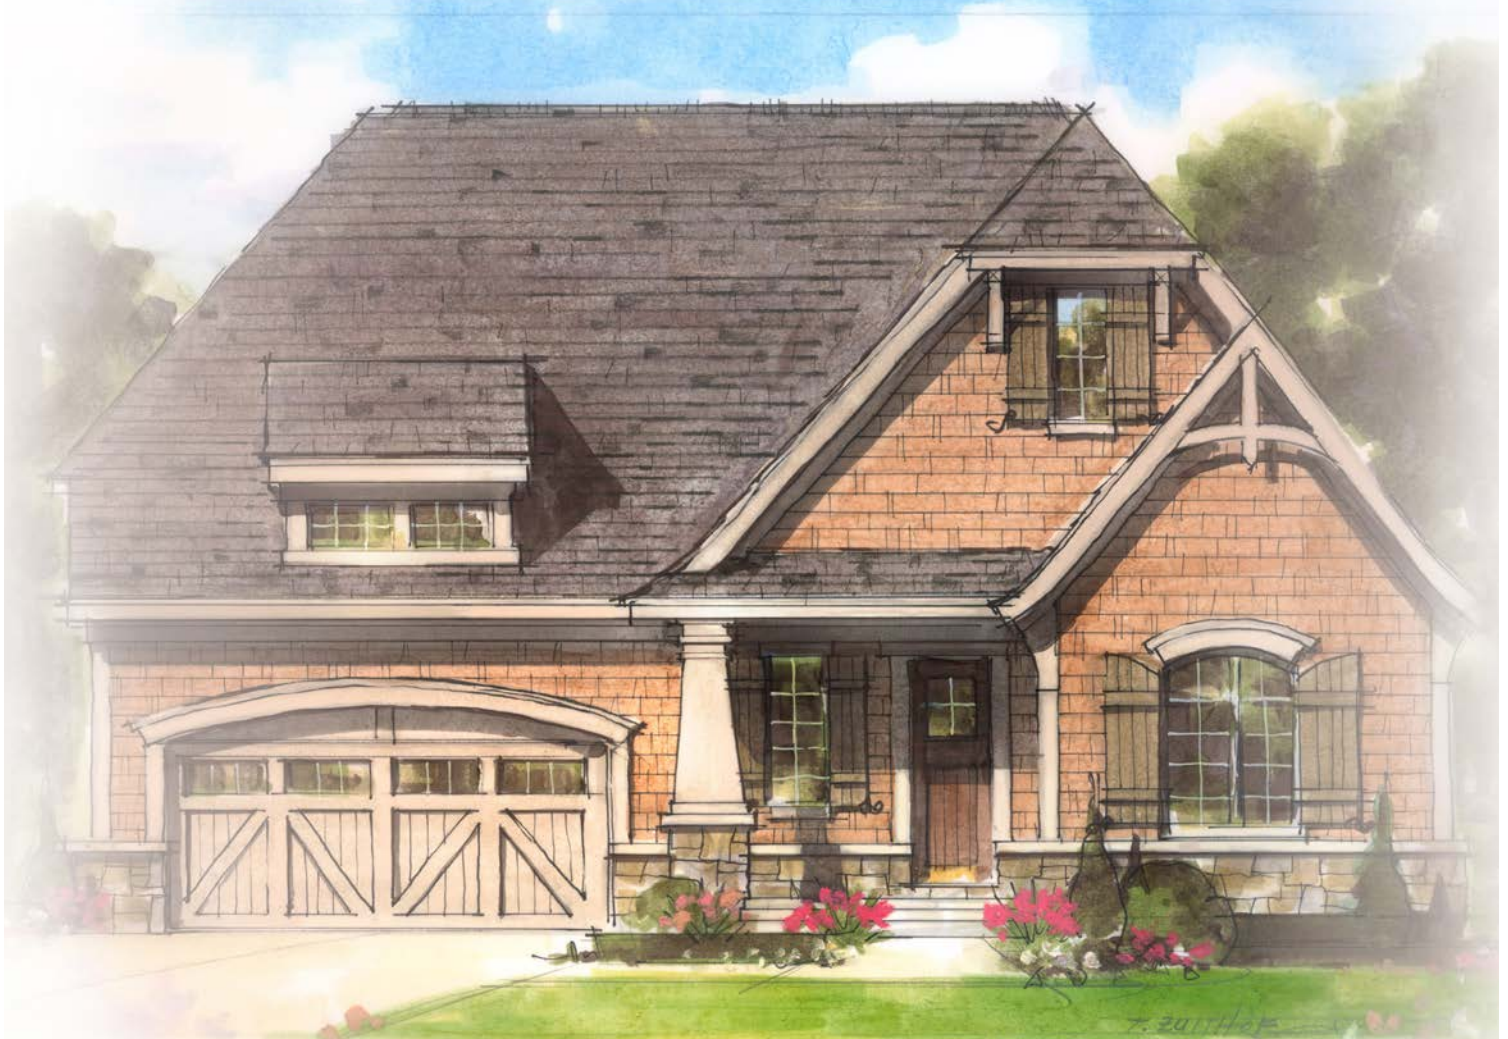

Oakhaven

KESSLER COLLECTION

1457 Avondale Drive • **\$535,000**

Completion: **Available Now!**

Super Shower Master bath
Two master suites
Gas fireplace great room
Two bedrooms and full bath lower level

- Coffered ceiling/built-in bookcases in Great Room
- Art niches
- Main floor study with glass doors
- Full finished lower level

Harmony

A neighborhood for a new way of living

Main Level

Lower Level

Home Details

Homesite: 213

Plan: 3020B

Sq Ft: 4,081