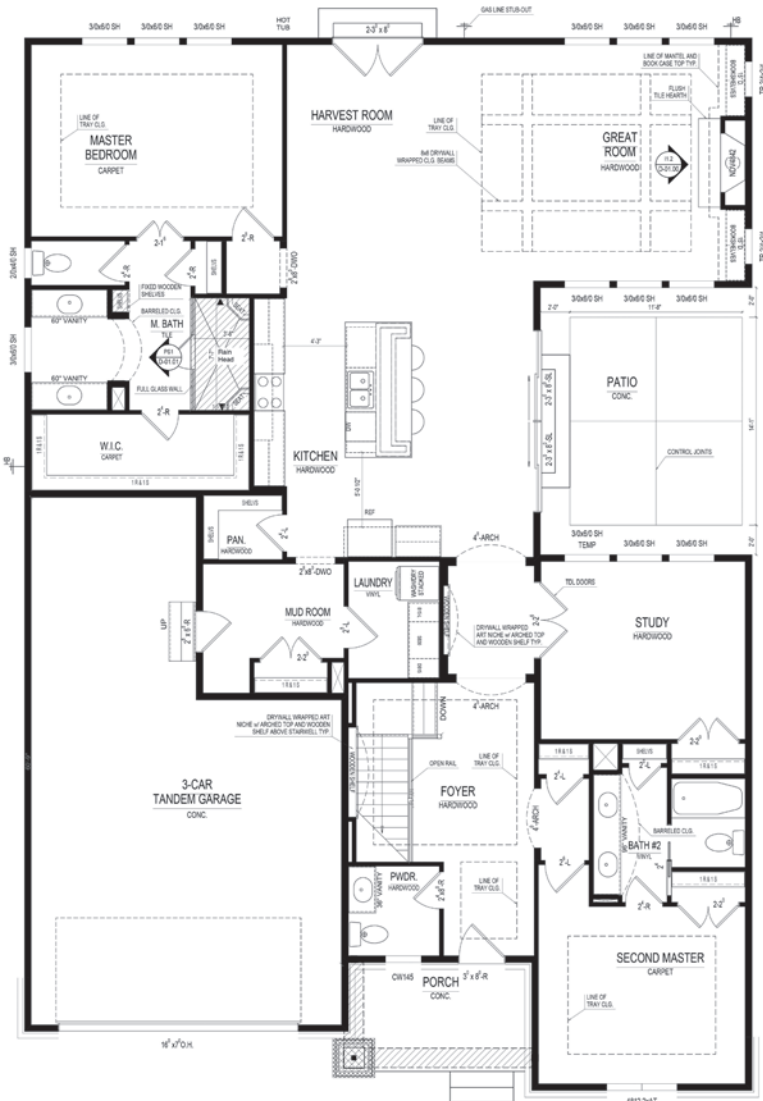

Oakhaven

KESSLER COLLECTION

1457 Avondale Drive • **\$535,000**

Completion: **Available Now!**

Super Shower Master bath
Two master suites
Gas fireplace great room
Two bedrooms and full bath lower level

- Coffered ceiling/built-in bookcases in Great Room
- Art niches
- Main floor study with glass doors
- Full finished lower level

Harmony

A neighborhood for a new way of living

Main Level

Lower Level

Home Details

Homesite: 213

Plan: 3020B

Sq Ft: 4,081

Bedrooms: 4

Baths: 3 full and 1 half

Garage: 2

Lower Level: Finished

BLC#: 21476768

Call us at 669.6224 or visit online at LiveinHarmony.info

The artistic renderings of the floorplan and front elevation may not reflect the exact features of the home being offered and are subject to change without notice. ©2014 Estridge Homes.