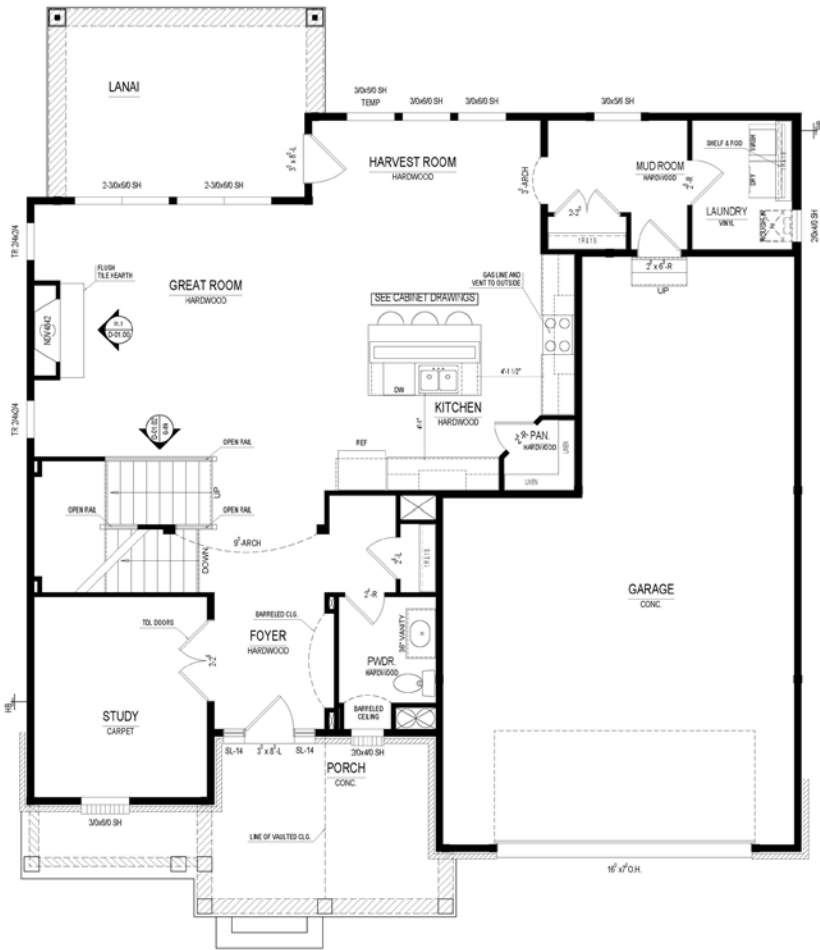

Derstan | KESSLER COLLECTION

1430 Rossmay Drive • **\$439,900**

Completion: **April**

Finished lower level w/bath & wet bar rough-ins & egress windows
Great room fireplace with decorative windows
Granite countertops with SS appliances and gas range

- Hardwoods throughout main level
- Crown molding
- Master bedroom tray ceiling
-
-

Harmony

A neighborhood for a new way of living

Home Details

Homesite: 161
Plan: 4000B
Sq Ft: 3,518
Bedrooms: 4
Baths: 2 full and 1 half
Garage: 3
Lower Level: Finished
BLC#: 21468600