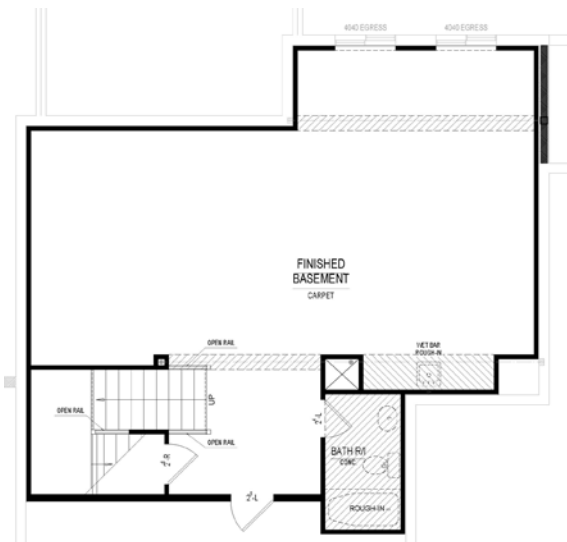

Derstan | KESSLER COLLECTION

1430 Rossmay Drive • **\$439,900**

Completion: **April**

Finished lower level w/bath & wet bar rough-ins & egress windows
Great room fireplace with decorative windows
Granite countertops with SS appliances and gas range

- Hardwoods throughout main level
- Crown molding
- Master bedroom tray ceiling
-
-

Harmony

A neighborhood for a new way of living

Home Details

Homesite: 161
Plan: 4000B
Sq Ft: 3,518
Bedrooms: 4
Baths: 2 full and 1 half
Garage: 3
Lower Level: Finished
BLC#: 21468600

Main Level

Lower Level

Upper Level

Call us at 669.6224 or visit online at LiveinHarmony.info

The artistic renderings of the floorplan and front elevation may not reflect the exact features of the home being offered and are subject to change without notice. ©2014 Estridge Homes.