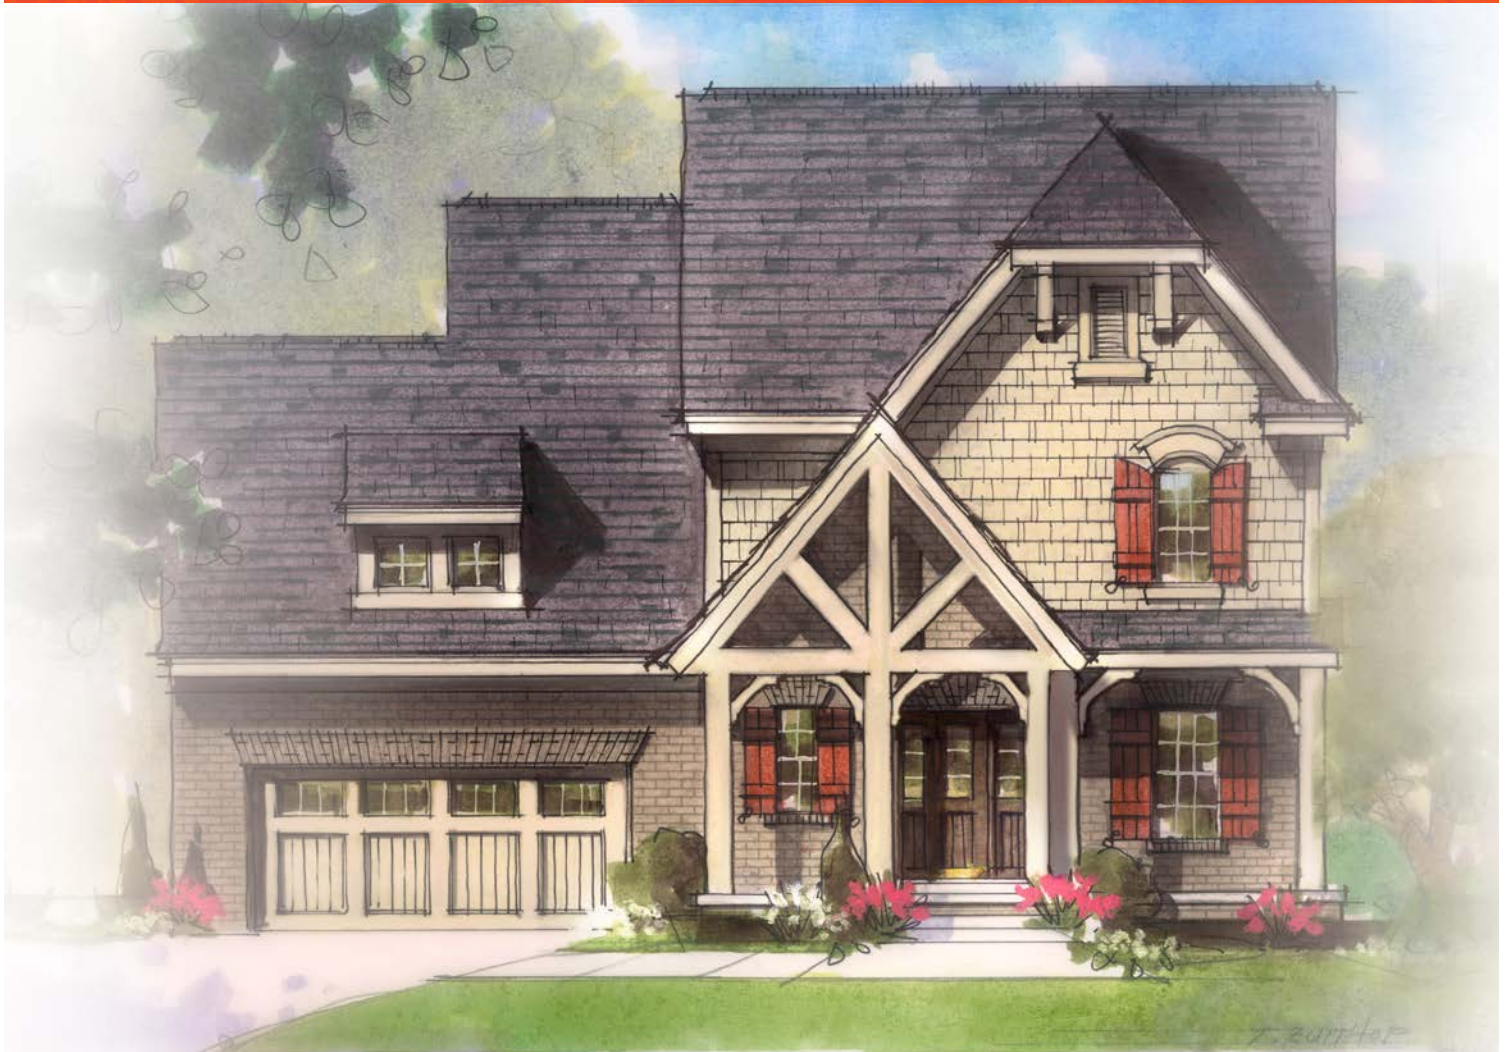

Derstan | KESSLER COLLECTION

1430 Rossmay Drive • **\$439,900**

Completion: **April**

Finished lower level w/bath & wet bar rough-ins & egress windows
Great room fireplace with decorative windows
Granite countertops with SS appliances and gas range

- Hardwoods throughout main level
- Crown molding
- Master bedroom tray ceiling
-
-

Harmony

A neighborhood for a new way of living

Home Details

Homesite: 161
Plan: 4000B
Sq Ft: 3,518
Bedrooms: 4
Baths: 2 full and 1 half
Garage: 3
Lower Level: Finished
BLC#: 21468600