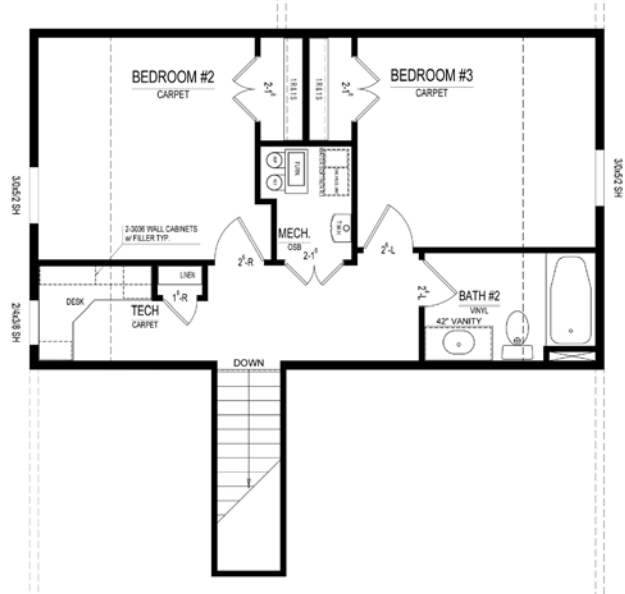

Anderson Hall

The Mayfield COTTAGE COLLECTION

\$329,900

14046 Heatherfield Drive • Fishers, IN

Available: **May**

Two-story main floor master, 6' garage extension, Gas fireplace, Mudroom boot bench, 2-piece crown molding, Granite kitchen and hardwoods, Tech center, Large master closet

*Different by Design*SM

For information call 317-669-6219 • Visit online at ah.estrIDGE.com

The Mayfield COTTAGE COLLECTION

Main Level

At a glance

- Homesite:** 36
- Plan:** 1025A
- Sq Ft:** 2,014
- Bedrooms:** 3
- Baths:** 2 full and 1 half
- Garage:** 2
- Lower Level:** None
- BLC#:** 21471883

Upper Level

For information call 317-669-6219 • Visit online at estrledge.com

*Square footage includes finished lower level. The artistic renderings of floorplan and front elevation are subject to change. ©2016 Estridge Homes