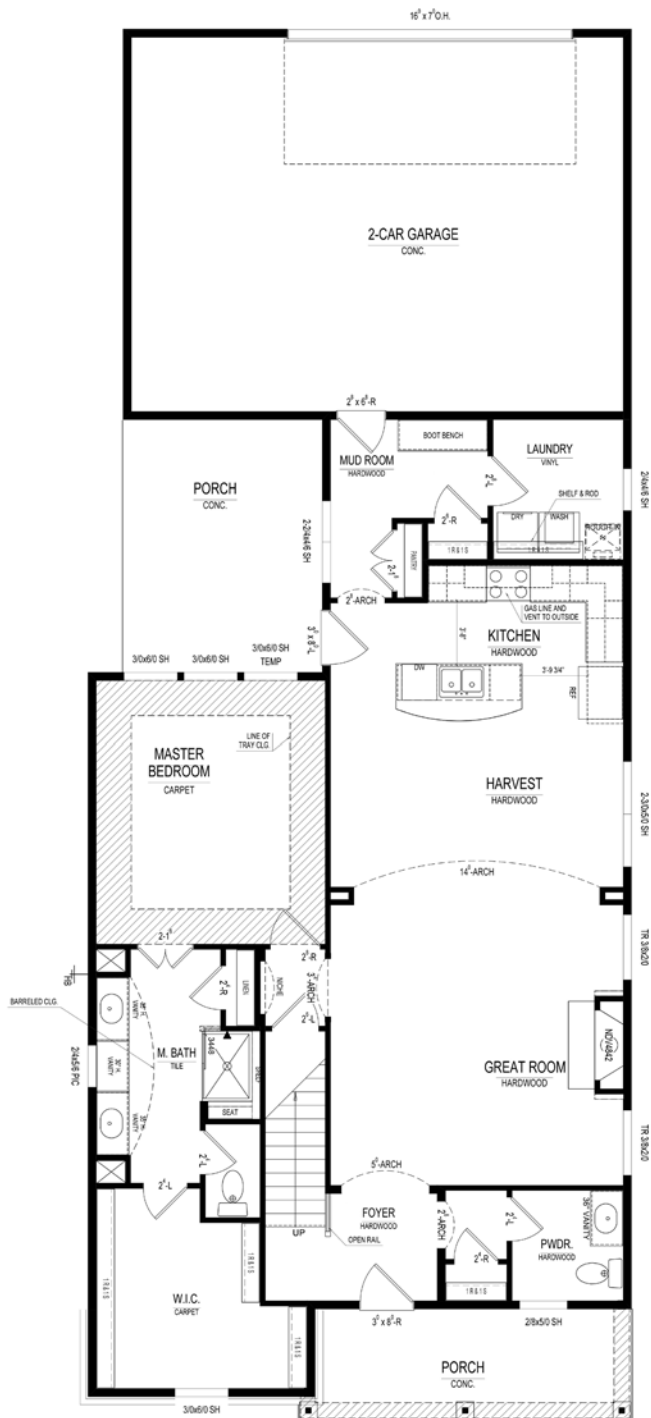

Anderson Hall

The Mayfield COTTAGE COLLECTION

\$329,900

14046 Heatherfield Drive • Fishers, IN

Available: **May**

Two-story main floor master, 6' garage extension, Gas fireplace, Mudroom boot bench, 2-piece crown molding, Granite kitchen and hardwoods, Tech center, Large master closet

*Different by Design*SM

For information call 317-669-6219 • Visit online at ah.estrIDGE.com

The Mayfield COTTAGE COLLECTION

Main Level

At a glance

- Homesite:** 36
- Plan:** 1025A
- Sq Ft:** 2,014
- Bedrooms:** 3
- Baths:** 2 full and 1 half
- Garage:** 2
- Lower Level:** None
- BLC#:** 21471883