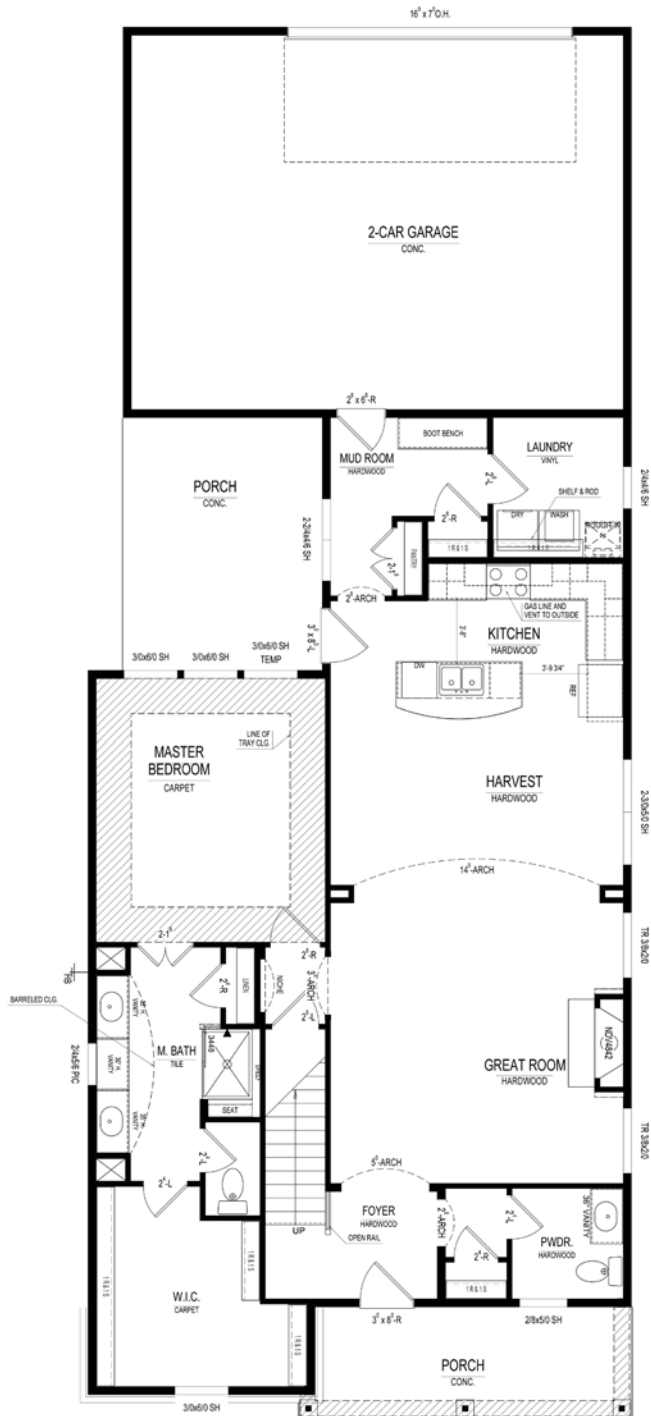

# *Anderson Hall*

*The Mayfield* COTTAGE COLLECTION

\$329,900

14046 Heatherfield Drive • Fishers, IN

Available: **May**

Two-story main floor master, 6' garage extension, Gas fireplace, Mudroom boot bench, 2-piece crown molding, Granite kitchen and hardwoods, Tech center, Large master closet

# The Mayfield COTTAGE COLLECTION

Main Level

## At a glance

- Homesite:** 36
- Plan:** 1025A
- Sq Ft:** 2,014
- Bedrooms:** 3
- Baths:** 2 full and 1 half
- Garage:** 2
- Lower Level:** None
- BLC#:** 21471883

Upper Level

For information call 317-669-6219 • Visit online at [estrledge.com](http://estrledge.com)