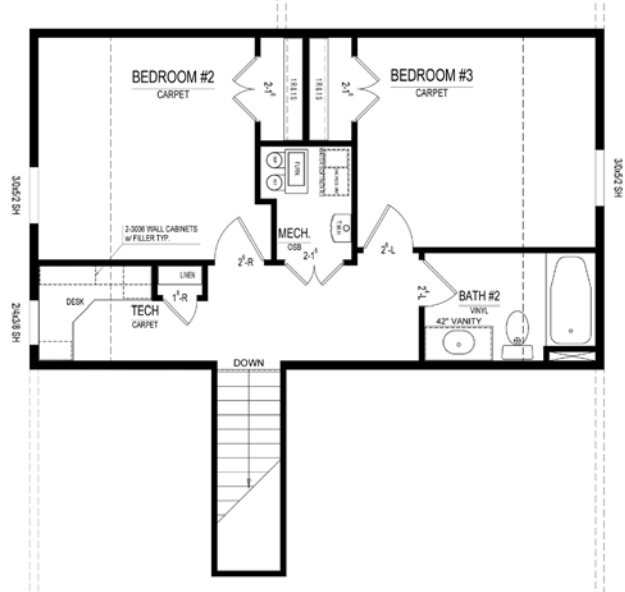

# *Anderson Hall*

*The Mayfield* COTTAGE COLLECTION

\$329,900

14046 Heatherfield Drive • Fishers, IN

Available: **May**

Two-story main floor master, 6' garage extension, Gas fireplace, Mudroom boot bench, 2-piece crown molding, Granite kitchen and hardwoods, Tech center, Large master closet

# The Mayfield COTTAGE COLLECTION

Main Level

## At a glance

- Homesite:** 36
- Plan:** 1025A
- Sq Ft:** 2,014
- Bedrooms:** 3
- Baths:** 2 full and 1 half
- Garage:** 2
- Lower Level:** None
- BLC#:** 21471883

Upper Level

For information call 317-669-6219 • Visit online at [estrledge.com](http://estrledge.com)