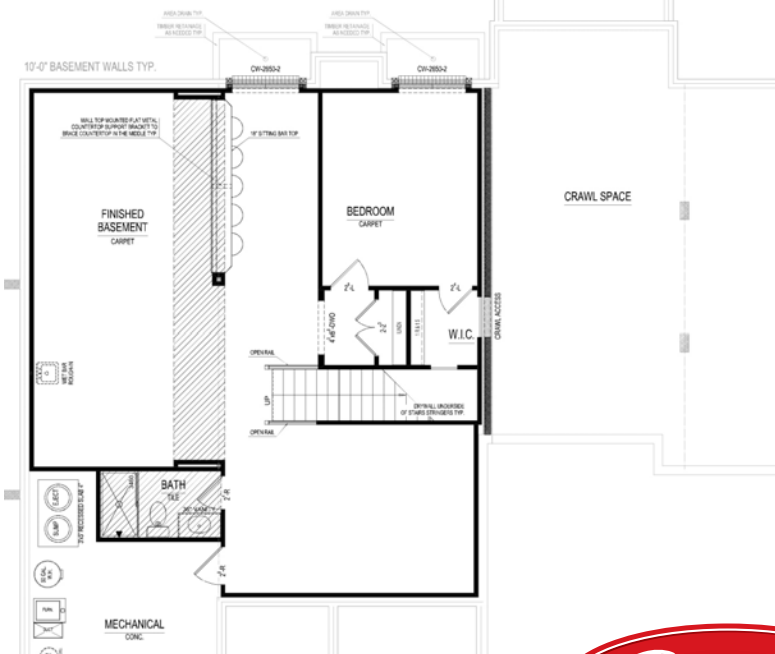

# The Irwin TARKINGTON COLLECTION

Main Level

## At a glance

- Homesite:** 7
- Plan:** 6058A
- Sq Ft:** 4,738
- Bedrooms:** 5
- Baths:** 4 full and 1 half
- Garage:** 3
- Lower Level:** Finished
- BLC#:** 21484657

Upper Level

Lower Level

For information, call Sarah at 317-669-6228 • Visit online at [estrledge.com](http://estrledge.com)