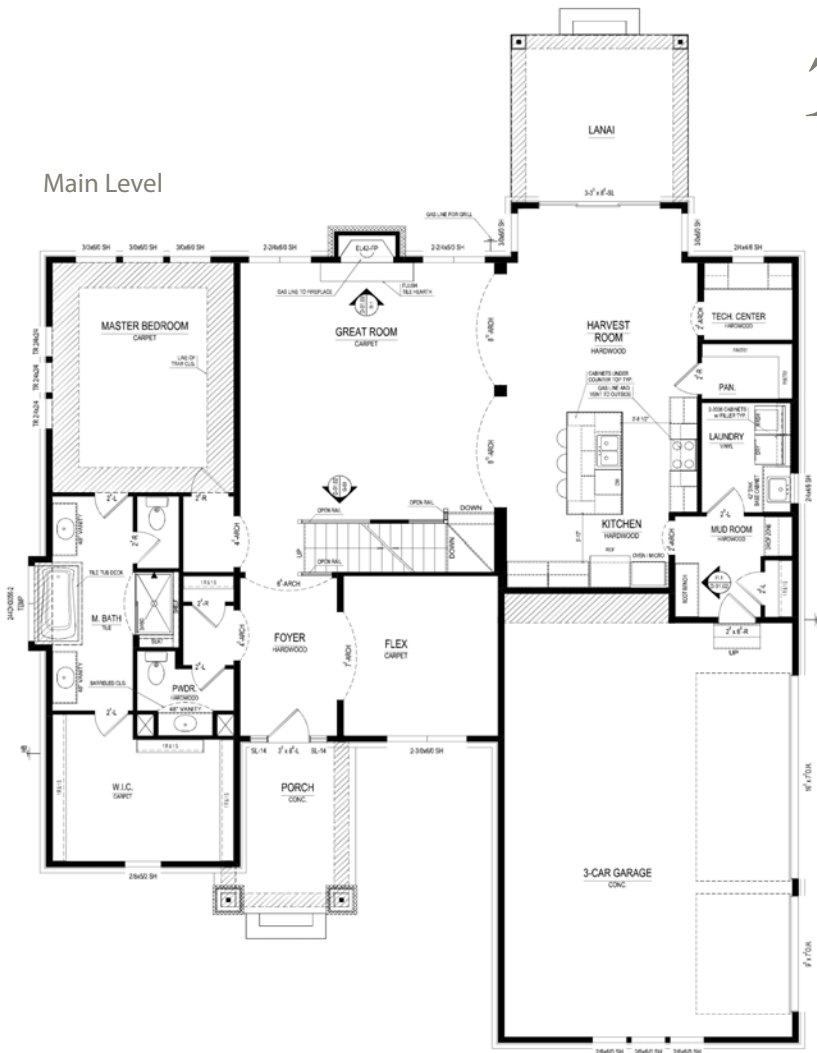

OXFORD  
*Woods*

*The Irwin* TARKINGTON COLLECTION

\$739,900

11680 Walton Cres • Zionsville, IN

Available: **July**

Coastal style; Master on main; Private, tree lined homesite; Custom built-ins and details throughout; Small custom neighborhood; Convenient to all Zionsville has to offer; Finished lower level with 10' ceilings; Spacious bonus room

# The Irwin TARKINGTON COLLECTION

Main Level

## At a glance

- Homesite:** 7
- Plan:** 6058A
- Sq Ft:** 4,738
- Bedrooms:** 5
- Baths:** 4 full and 1 half
- Garage:** 3
- Lower Level:** Finished
- BLC#:** 21484657

Upper Level

Lower Level

For information, call Sarah at 317-669-6228 • Visit online at [estrledge.com](http://estrledge.com)