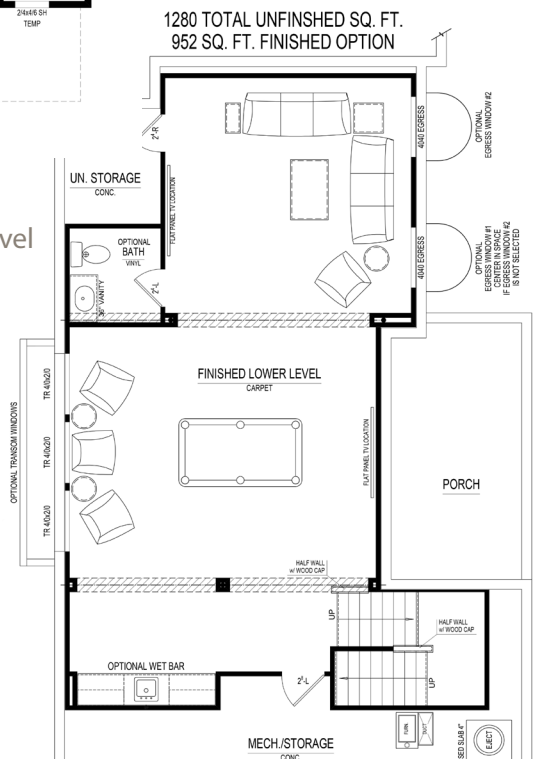

Plan: 1085B

Sq Ft: 2,514

Bedrooms: 4-5

Baths: 3 full, 1 half

Garage: 2

Lower Level: Optional

Lower Level

Visit online at Estridge.com

*Square footage does not include lower level. The artistic renderings of the floorplan and front elevation may not reflect the exact features of the home being offered and are subject to change without notice.