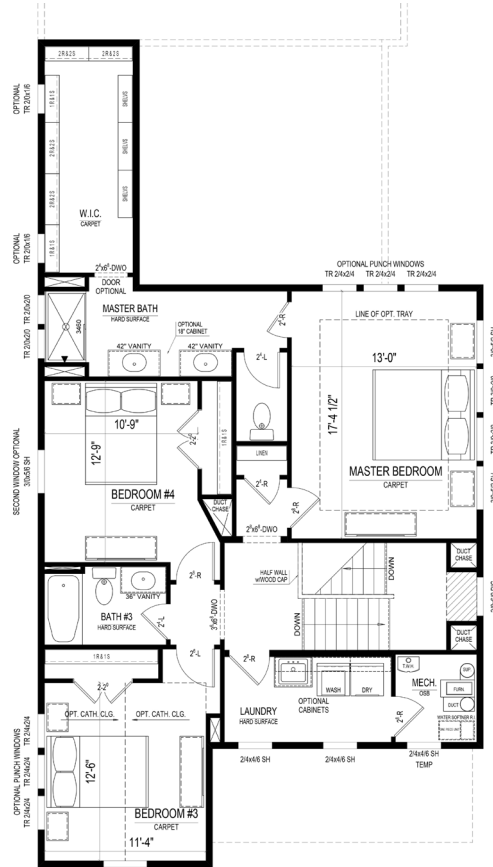

The Denton

COTTAGE COLLECTION

Harmony

A neighborhood for a new way of living

The Denton | COTTAGE COLLECTION

Main Level

Upper Level

Home Details

Plan: 1085B

Sq Ft: 2,514

Bedrooms: 4-5

Baths: 3 full, 1 half

Garage: 2

Lower Level: Optional

Lower Level

Visit online at Estridge.com

*Square footage does not include lower level. The artistic renderings of the floorplan and front elevation may not reflect the exact features of the home being offered and are subject to change without notice.