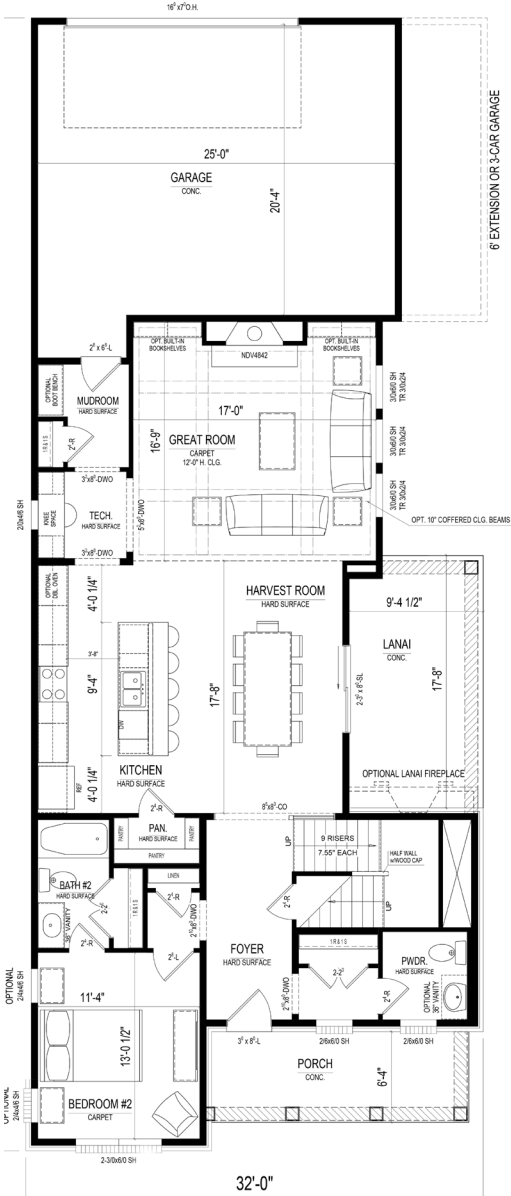

The Denton

COTTAGE COLLECTION

Harmony

A neighborhood for a new way of living

The Denton | COTTAGE COLLECTION

Main Level

Upper Level

Home Details

Plan: 1085B

Sq Ft: 2,514

Bedrooms: 4-5

Baths: 3 full, 1 half

Garage: 2

Lower Level: Optional

Lower Level

Visit online at Estridge.com

*Square footage does not include lower level. The artistic renderings of the floorplan and front elevation may not reflect the exact features of the home being offered and are subject to change without notice.