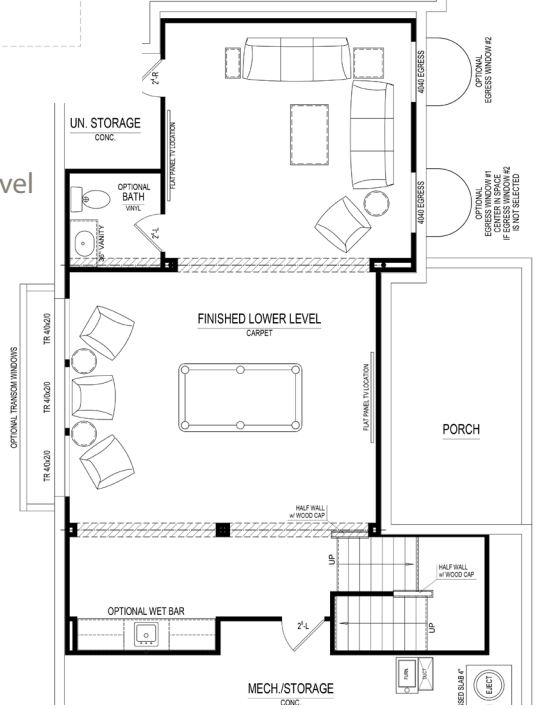

Upper Level

Home Details

Plan: 1085A

Sq Ft: 2,514

Bedrooms: 4-5

Baths: 3 full, 1 half

Garage: 2

Lower Level: Optional

1280 TOTAL UNFINISHED SQ. FT.
952 SQ. FT. FINISHED OPTION

Lower Level

Visit online at Estridge.com

*Square footage does not include lower level. The artistic renderings of the floorplan and front elevation may not reflect the exact features of the home being offered and are subject to change without notice.