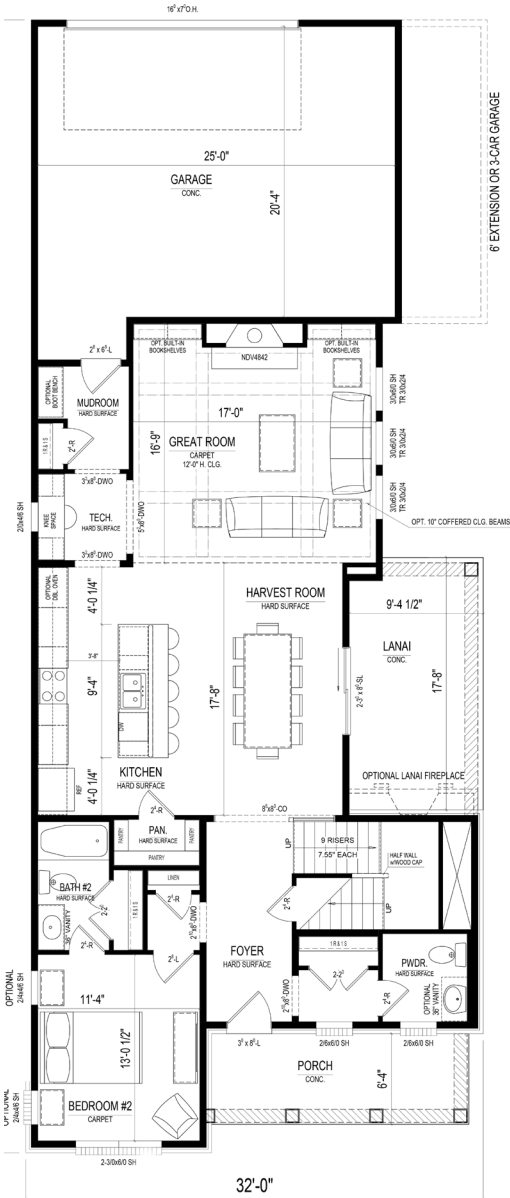

The Brooks

COTTAGE COLLECTION

Harmony

A neighborhood for a new way of living

The Brooks

COTTAGE COLLECTION

Harmony

Main Level

Upper Level

Home Details

Plan: 1085A

Sq Ft: 2,514

Bedrooms: 4-5

Baths: 3 full, 1 half

Garage: 2

Lower Level: Optional

1280 TOTAL UNFINISHED SQ. FT.
952 SQ. FT. FINISHED OPTION

Lower Level

Visit online at Estridge.com

*Square footage does not include lower level. The artistic renderings of the floorplan and front elevation may not reflect the exact features of the home being offered and are subject to change without notice.