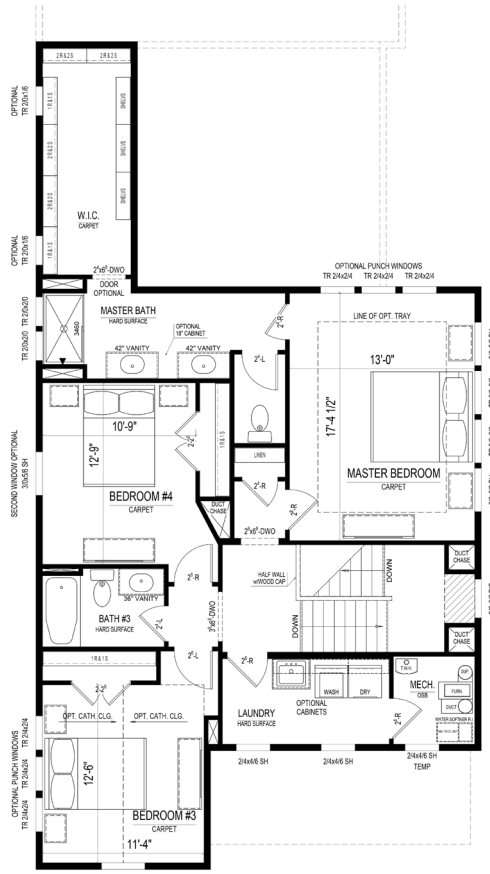

The Brooks

COTTAGE COLLECTION

Harmony

A neighborhood for a new way of living

The Brooks

COTTAGE COLLECTION

Harmony

Main Level

Upper Level

Home Details

Plan: 1085A

Sq Ft: 2,514

Bedrooms: 4-5

Baths: 3 full, 1 half

Garage: 2

Lower Level: Optional

1280 TOTAL UNFINISHED SQ. FT.
952 SQ. FT. FINISHED OPTION

Lower Level

Visit online at Estridge.com

*Square footage does not include lower level. The artistic renderings of the floorplan and front elevation may not reflect the exact features of the home being offered and are subject to change without notice.