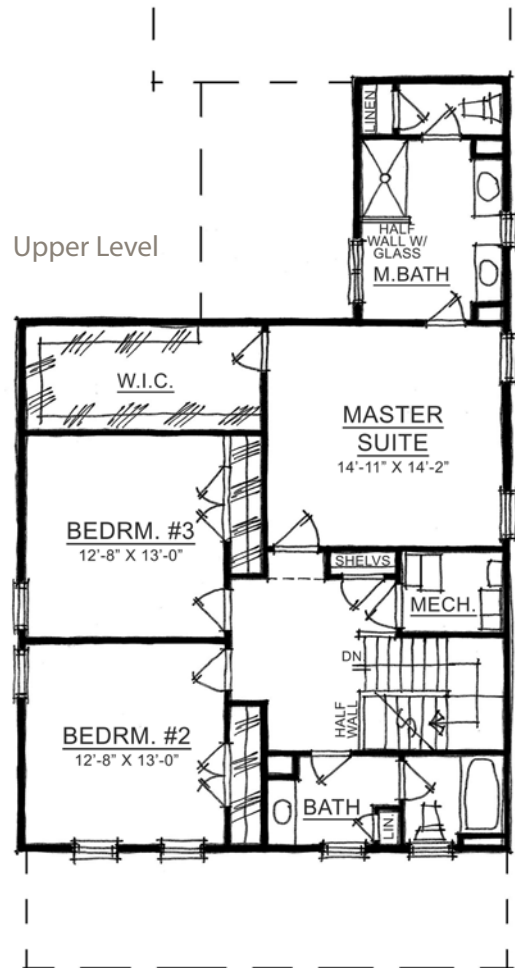

The Ralston

COTTAGE COLLECTION

Harmony

A neighborhood for a new way of living

Main Level

Home Details

Plan: 1076A

Sq Ft: 2,381

Bedrooms: 3

Baths: 2 full and 1 half

Garage: 2

Lower Level: optional

Upper Level

Visit online at Estridge.com

*Square footage does not include lower level. The artistic renderings of the floorplan and front elevation may not reflect the exact features of the home being offered and are subject to change without notice.