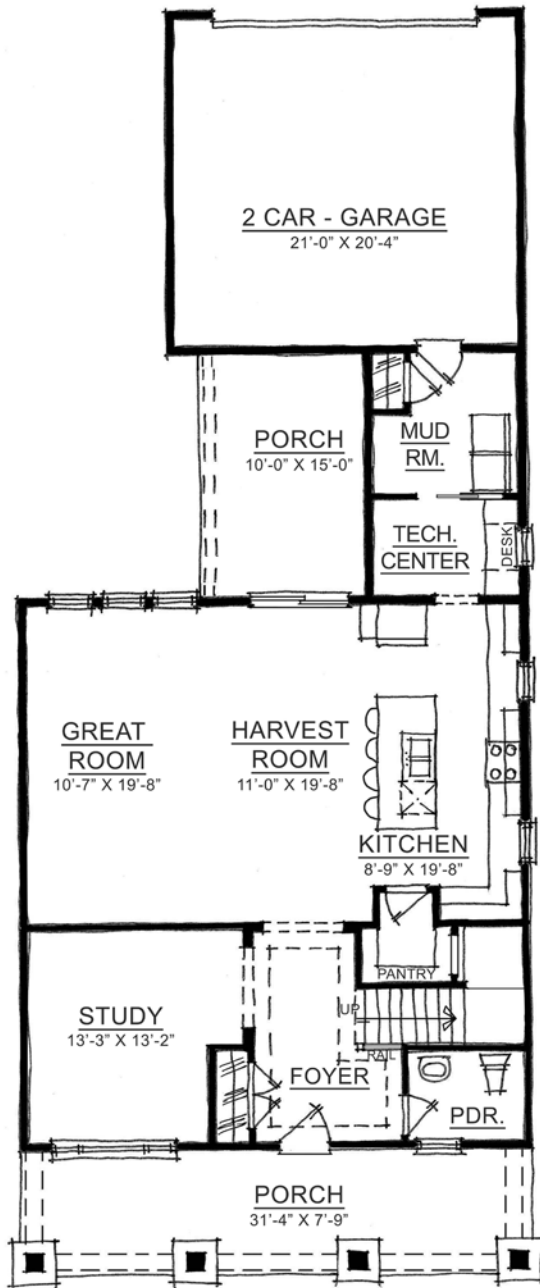

The Ralston

COTTAGE COLLECTION

Harmony

A neighborhood for a new way of living

Main Level

Home Details

Plan: 1076A

Sq Ft: 2,381

Bedrooms: 3

Baths: 2 full and 1 half

Garage: 2

Lower Level: optional

Upper Level

Visit online at Estridge.com

*Square footage does not include lower level. The artistic renderings of the floorplan and front elevation may not reflect the exact features of the home being offered and are subject to change without notice.