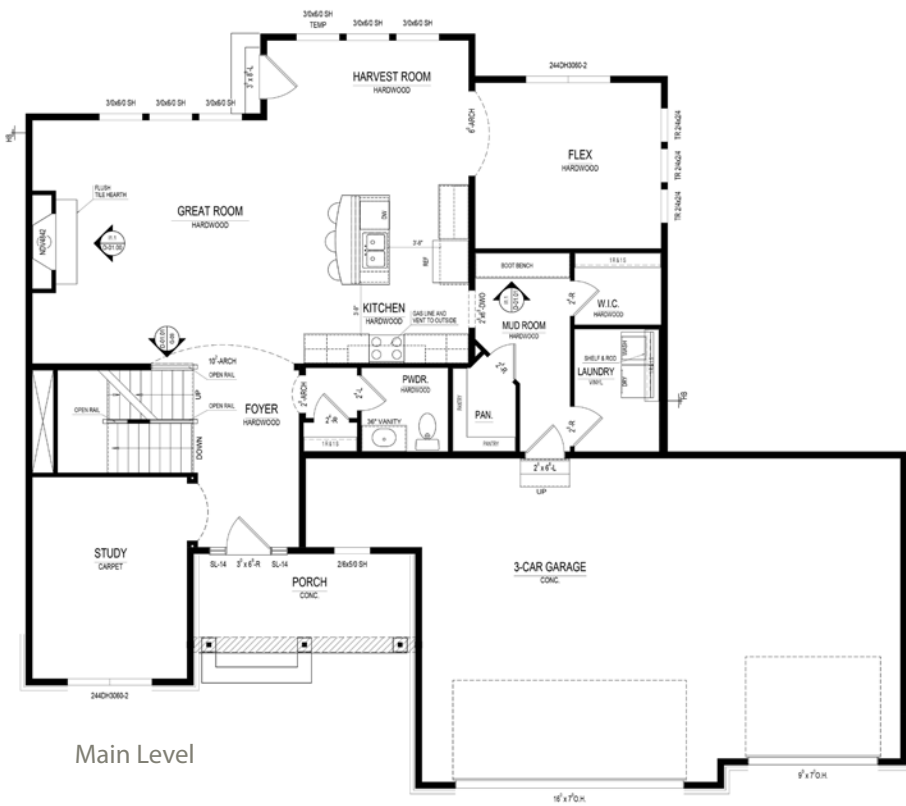

Anderson Hall

The Shelby SPRINGMILL COLLECTION

\$429,000

10668 Heatherfield Drive • Fishers, IN

Available: **April**

Finished Basement, 3-Car Front Load Garage, Gorgeous Hardwood Floors, Granite Countertops, Gas Fireplace with Beautiful Tile Surround, 2-Piece Crown Molding, Boot Bench in Mudroom, Luxurious Master Suite with Tray Ceiling

*Different by Design*SM

For information call 317-669-6219 • Visit online at ah.estrIDGE.com

The Shelby

SPRINGMILL COLLECTION

Main Level

At a glance

- Homesite:** 132
- Plan:** 5045A
- Sq Ft:** 3,625
- Bedrooms:** 4
- Baths:** 3 full and 1 half
- Garage:** 3
- Lower Level:** Finished
- BLC#:** 21465056