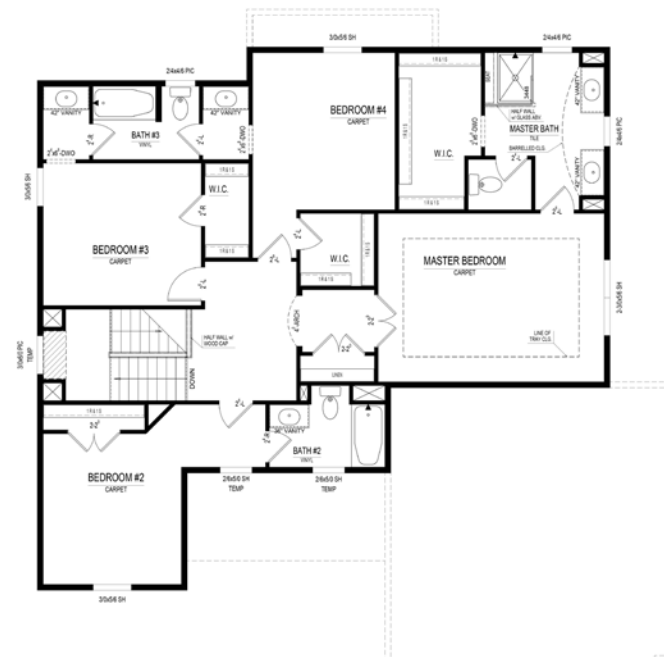

Anderson Hall

The Shelby SPRINGMILL COLLECTION

\$429,000

10668 Heatherfield Drive • Fishers, IN

Available: **April**

Finished Basement, 3-Car Front Load Garage, Gorgeous Hardwood Floors, Granite Countertops, Gas Fireplace with Beautiful Tile Surround, 2-Piece Crown Molding, Boot Bench in Mudroom, Luxurious Master Suite with Tray Ceiling

*Different by Design*SM

For information call 317-669-6219 • Visit online at ah.estrIDGE.com

The Shelby

SPRINGMILL COLLECTION

Main Level

At a glance

- Homesite:** 132
- Plan:** 5045A
- Sq Ft:** 3,625
- Bedrooms:** 4
- Baths:** 3 full and 1 half
- Garage:** 3
- Lower Level:** Finished
- BLC#:** 21465056

Upper Level

Lower Level

For information call 317-669-6219 • Visit online at estrledge.com

*Square footage includes finished lower level. The artistic renderings of floorplan and front elevation are subject to change. ©2016 Estridge Homes