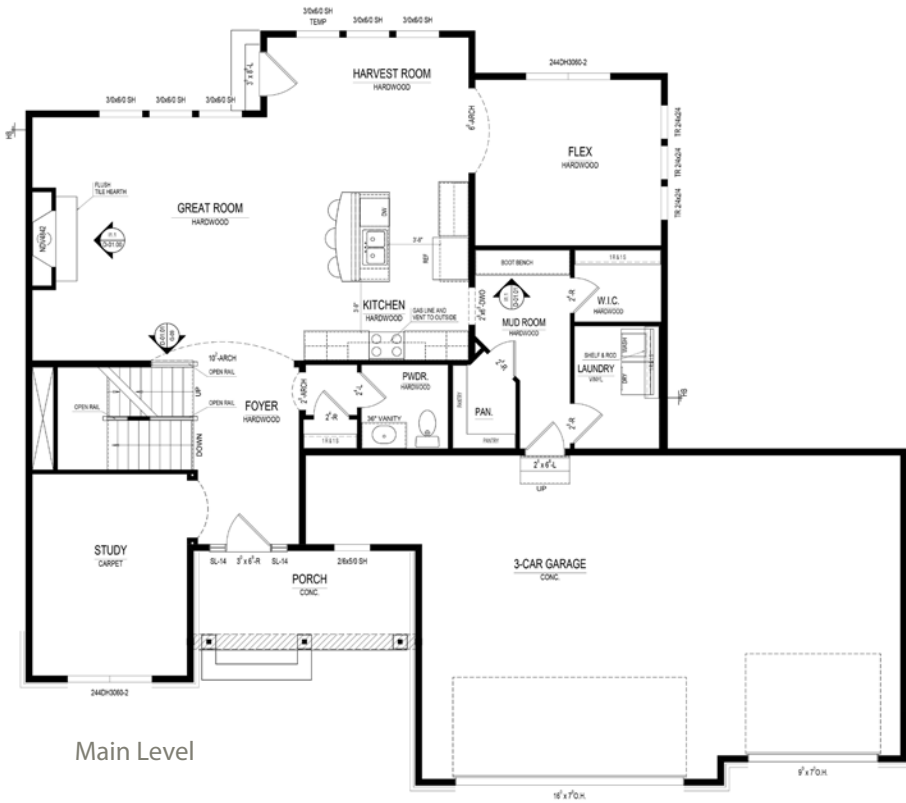

# *Anderson Hall*

*The Shelby* SPRINGMILL COLLECTION

\$429,000

10668 Heatherfield Drive • Fishers, IN

Available: **April**

Finished Basement, 3-Car Front Load Garage, Gorgeous Hardwood Floors, Granite Countertops, Gas Fireplace with Beautiful Tile Surround, 2-Piece Crown Molding, Boot Bench in Mudroom, Luxurious Master Suite with Tray Ceiling

# The Shelby

SPRINGMILL COLLECTION

Main Level

*At a glance*

- Homesite:** 132
- Plan:** 5045A
- Sq Ft:** 3,625
- Bedrooms:** 4
- Baths:** 3 full and 1 half
- Garage:** 3
- Lower Level:** Finished
- BLC#:** 21465056