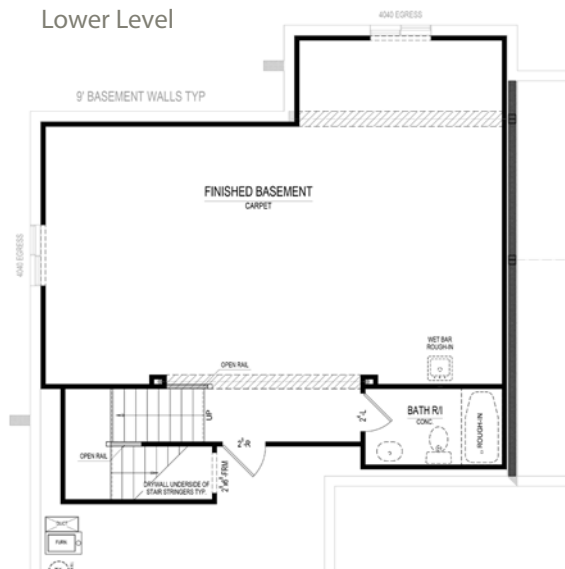

# *Anderson Hall*

*The Shelby* SPRINGMILL COLLECTION

\$429,000

10668 Heatherfield Drive • Fishers, IN

Available: **April**

Finished Basement, 3-Car Front Load Garage, Gorgeous Hardwood Floors, Granite Countertops, Gas Fireplace with Beautiful Tile Surround, 2-Piece Crown Molding, Boot Bench in Mudroom, Luxurious Master Suite with Tray Ceiling

# The Shelby

SPRINGMILL COLLECTION

Main Level

*At a glance*

- Homesite:** 132
- Plan:** 5045A
- Sq Ft:** 3,625
- Bedrooms:** 4
- Baths:** 3 full and 1 half
- Garage:** 3
- Lower Level:** Finished
- BLC#:** 21465056

Upper Level

Lower Level

For information call 317-669-6219 • Visit online at [estridge.com](http://estridge.com)

\*Square footage includes finished lower level. The artistic renderings of floorplan and front elevation are subject to change. ©2016 Estridge Homes