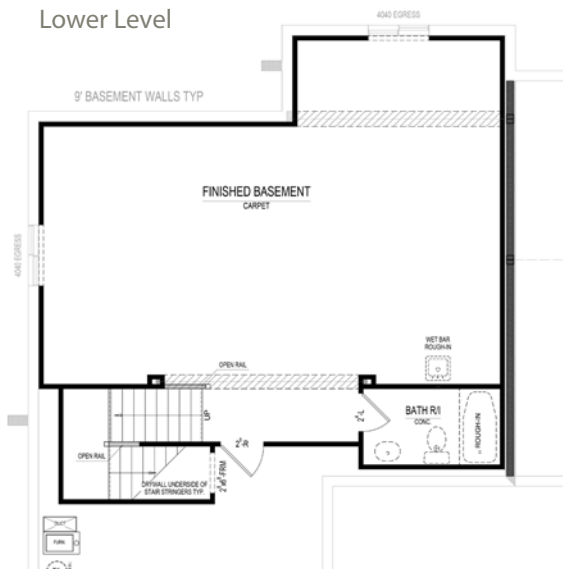

Anderson Hall

The Shelby SPRINGMILL COLLECTION

\$429,000

10668 Heatherfield Drive • Fishers, IN

Available: **April**

Finished Basement, 3-Car Front Load Garage, Gorgeous Hardwood Floors, Granite Countertops, Gas Fireplace with Beautiful Tile Surround, 2-Piece Crown Molding, Boot Bench in Mudroom, Luxurious Master Suite with Tray Ceiling

*Different by Design*SM

For information call 317-669-6219 • Visit online at ah.estrIDGE.com

The Shelby

SPRINGMILL COLLECTION

Main Level

At a glance

- Homesite:** 132
- Plan:** 5045A
- Sq Ft:** 3,625
- Bedrooms:** 4
- Baths:** 3 full and 1 half
- Garage:** 3
- Lower Level:** Finished
- BLC#:** 21465056

Upper Level

Lower Level

For information call 317-669-6219 • Visit online at estrledge.com

*Square footage includes finished lower level. The artistic renderings of floorplan and front elevation are subject to change. ©2016 Estridge Homes