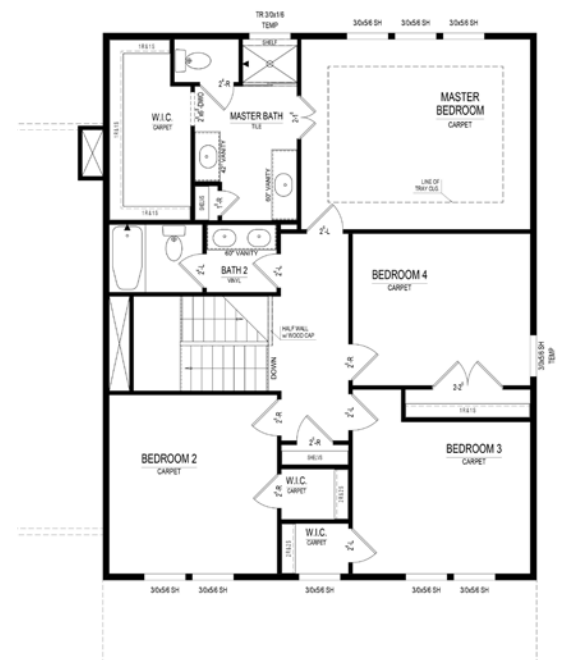

Anderson Hall

The Adams SPRINGMILL COLLECTION

\$389,000

10667 Heatherfield Drive • Fishers, IN

Available: **April**

3-Car Front Load Garage, Elegant Hardwood Floors, Granite Countertops, Gas Fireplace with Gorgeous Tile Surround, 2-Piece Crown Molding, Handcrafted Wainscoting in Flex Room, Boot Bench in Mudroom, Spacious Master Suite with Tray Ceiling

*Different by Design*SM

For information call 317-669-6219 • Visit online at ah.estrledge.com

The Adams

SPRINGMILL COLLECTION

Main Level

At a glance

- Homesite:** 220
- Plan:** 5025A
- Sq Ft:** 2,485
- Bedrooms:** 4
- Baths:** 2 full and 1 half
- Garage:** 3
- Lower Level:** Unfinished
- BLC#:** 21479560

Lower Level

Upper Level

For information call 317-669-6219 • Visit online at estrledge.com

*Square footage includes finished lower level. The artistic renderings of floorplan and front elevation are subject to change. ©2016 Estridge Homes