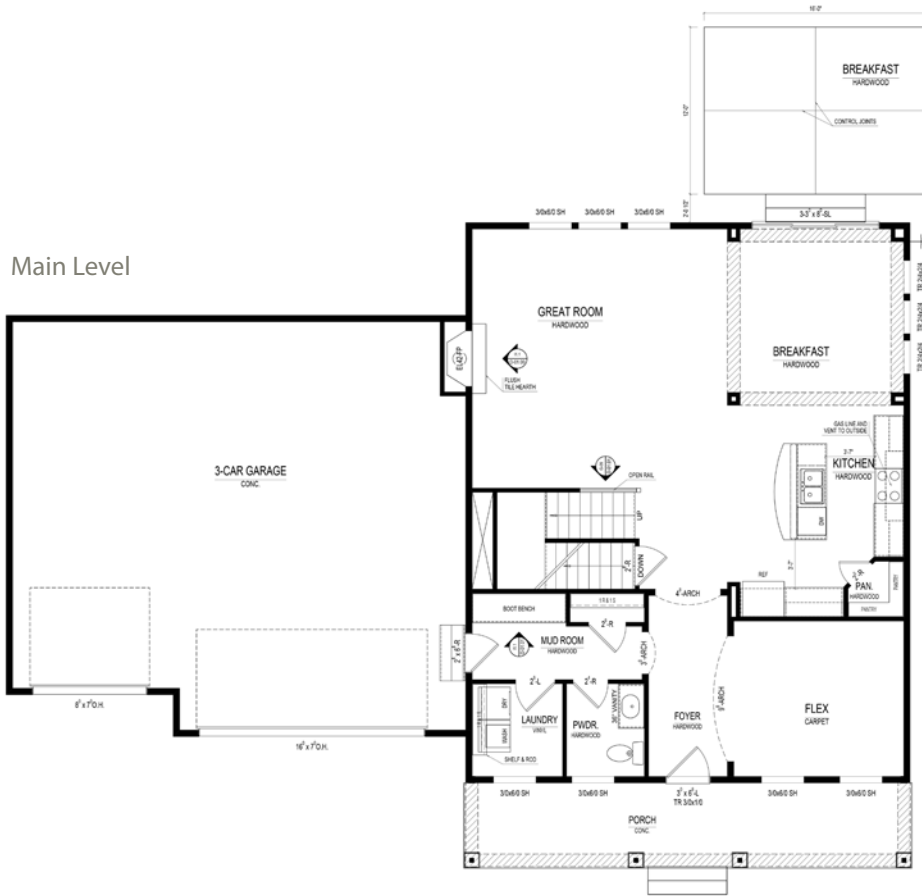

Anderson Hall

The Adams SPRINGMILL COLLECTION

\$389,000

10667 Heatherfield Drive • Fishers, IN

Available: **April**

3-Car Front Load Garage, Elegant Hardwood Floors, Granite Countertops, Gas Fireplace with Gorgeous Tile Surround, 2-Piece Crown Molding, Handcrafted Wainscoting in Flex Room, Boot Bench in Mudroom, Spacious Master Suite with Tray Ceiling

*Different by Design*SM

For information call 317-669-6219 • Visit online at ah.estrledge.com

The Adams

SPRINGMILL COLLECTION

Main Level

At a glance

- Homesite:** 220
- Plan:** 5025A
- Sq Ft:** 2,485
- Bedrooms:** 4
- Baths:** 2 full and 1 half
- Garage:** 3
- Lower Level:** Unfinished
- BLC#:** 21479560