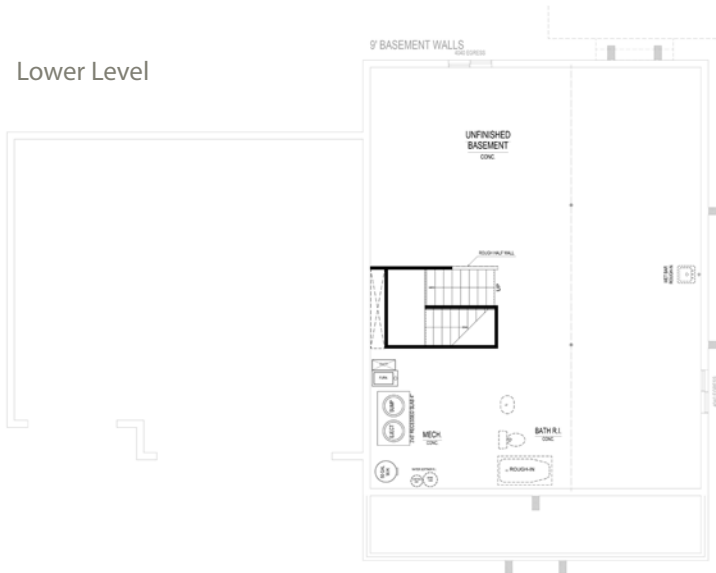

*Different by Design*SM

For information call 317-669-6219 • Visit online at ah.estrledge.com

The Adams

SPRINGMILL COLLECTION

Main Level

At a glance

- Homesite:** 220
- Plan:** 5025A
- Sq Ft:** 2,485
- Bedrooms:** 4
- Baths:** 2 full and 1 half
- Garage:** 3
- Lower Level:** Unfinished
- BLC#:** 21479560

Lower Level

Upper Level

For information call 317-669-6219 • Visit online at estrledge.com

*Square footage includes finished lower level. The artistic renderings of floorplan and front elevation are subject to change. ©2016 Estridge Homes